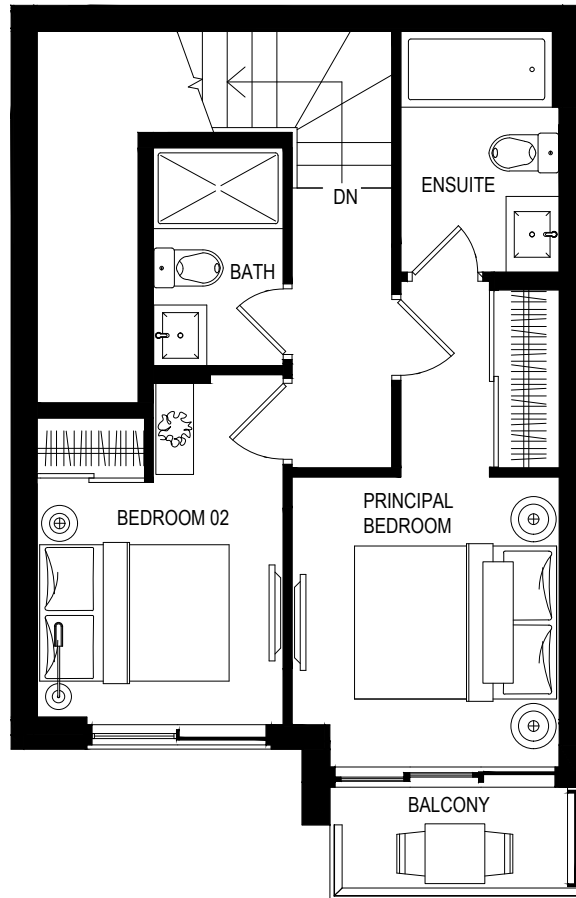

SAMPLE GARDEN SUITE

Interior Living Space 781 SF

Exterior Activity Space 30 SF

SECOND FLOOR

FIRST FLOOR

-  ROOFTOP
-  FOURTH FLOOR
-  THIRD FLOOR
-  SECOND FLOOR
-  FIRST FLOOR

Some features may vary by suite design.
 *Prices and specifications subject to change without notice. Illustrations on sales materials are artists' concepts. Some items and finishings illustrated may not be standard and may not be available. The furniture is displayed for illustration purposes only. Layout illustrated does not necessarily reflect the actual layout for the suite you are purchasing. The plans, specifications, materials used, approximate areas or square footages of the above noted suites are subject to change without notice and the Vendor/Declarant shall have no liability for any resulting variance(s) between the actual final area(s) thereof and the stated area(s) outlined above. See sales representative for details.

SAMPLE ROOFTOP TERRACE 3 Bedroom Townhouse

Interior Living Space 1,141 SF

Exterior Activity Space 317 SF

ROOFTOP

FOURTH FLOOR

- ROOFTOP
- FOURTH FLOOR
- THIRD FLOOR
- SECOND FLOOR
- FIRST FLOOR

THIRD FLOOR

Some features may vary by suite design.
*Prices and specifications subject to change without notice. Illustrations on sales materials are artists' concepts. Some items and finishings illustrated may not be standard and may not be available. The furniture is displayed for illustration purposes only. Layout illustrated does not necessarily reflect the actual layout for the suite you are purchasing. The plans, specifications, materials used, approximate areas or square footages of the above noted suites are subject to change without notice and the Vendor/Declarant shall have no liability for any resulting variance(s) between the actual final area(s) thereof and the stated area(s) outlined above. See sales representative for details.