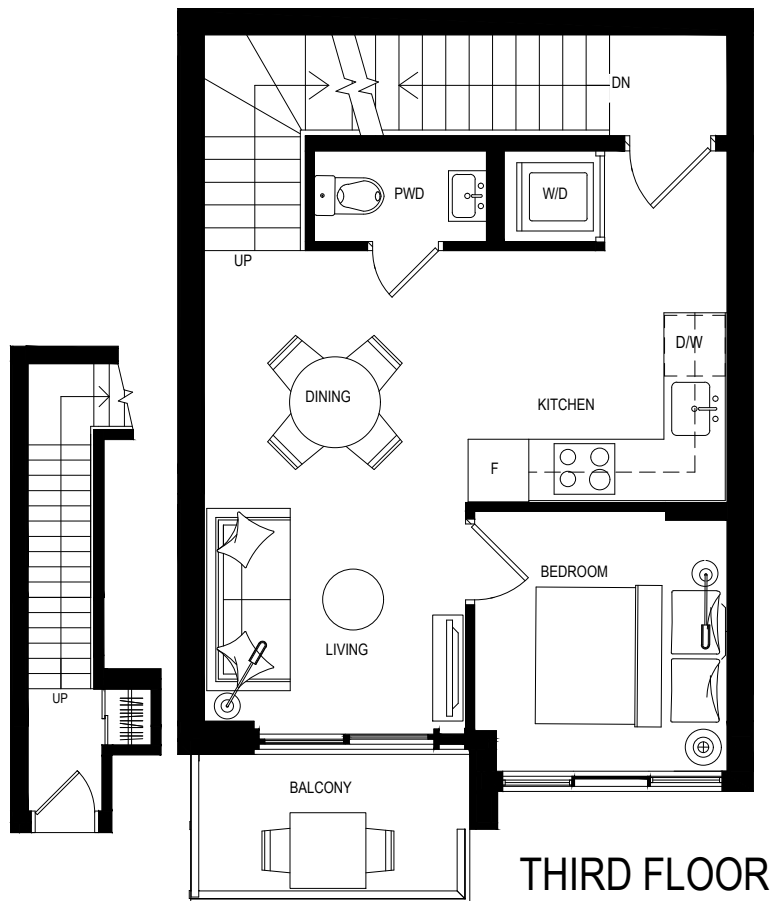

SAMPLE GARDEN SUITE

Interior Living Space 781 SF

Exterior Activity Space 30 SF

SECOND FLOOR

FIRST FLOOR

-  ROOFTOP
-  FOURTH FLOOR
-  THIRD FLOOR
-  SECOND FLOOR
-  FIRST FLOOR

Some features may vary by suite design.
 *Prices and specifications subject to change without notice. Illustrations on sales materials are artists' concepts. Some items and finishings illustrated may not be standard and may not be available. The furniture is displayed for illustration purposes only. Layout illustrated does not necessarily reflect the actual layout for the suite you are purchasing. The plans, specifications, materials used, approximate areas or square footages of the above noted suites are subject to change without notice and the Vendor/Declarant shall have no liability for any resulting variance(s) between the actual final area(s) thereof and the stated area(s) outlined above. See sales representative for details.

SAMPLE ROOFTOP TERRACE 3 Bedroom Townhouse

Interior Living Space 1,141 SF

Exterior Activity Space 317 SF

ROOFTOP

FOURTH FLOOR

- ROOFTOP
- FOURTH FLOOR
- THIRD FLOOR
- SECOND FLOOR
- FIRST FLOOR

THIRD FLOOR

Some features may vary by suite design.
*Prices and specifications subject to change without notice. Illustrations on sales materials are artists' concepts. Some items and finishings illustrated may not be standard and may not be available. The furniture is displayed for illustration purposes only. Layout illustrated does not necessarily reflect the actual layout for the suite you are purchasing. The plans, specifications, materials used, approximate areas or square footages of the above noted suites are subject to change without notice and the Vendor/Declarant shall have no liability for any resulting variance(s) between the actual final area(s) thereof and the stated area(s) outlined above. See sales representative for details.