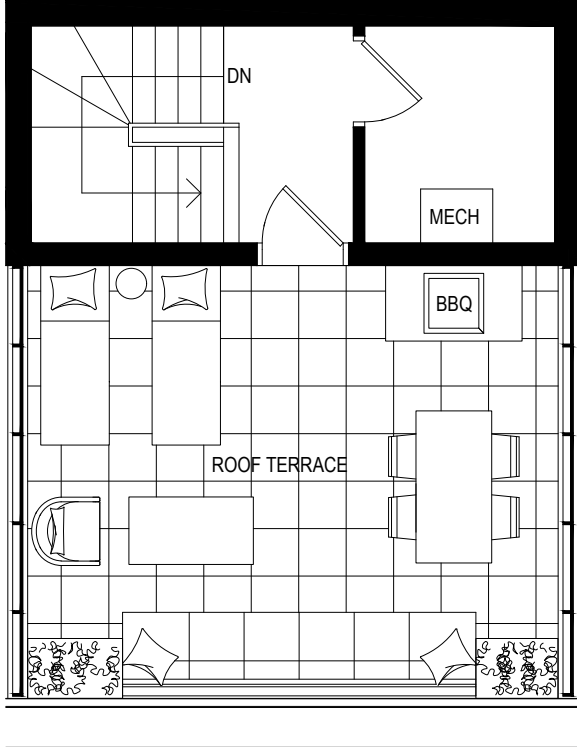

SAMPLE GARDEN SUITE

Interior Living Space 781 SF

Exterior Activity Space 30 SF

SECOND FLOOR

FIRST FLOOR

-  ROOFTOP
-  FOURTH FLOOR
-  THIRD FLOOR
-  SECOND FLOOR
-  FIRST FLOOR

Some features may vary by suite design.
 *Prices and specifications subject to change without notice. Illustrations on sales materials are artists' concepts. Some items and finishings illustrated may not be standard and may not be available. The furniture is displayed for illustration purposes only. Layout illustrated does not necessarily reflect the actual layout for the suite you are purchasing. The plans, specifications, materials used, approximate areas or square footages of the above noted suites are subject to change without notice and the Vendor/Declarant shall have no liability for any resulting variance(s) between the actual final area(s) thereof and the stated area(s) outlined above. See sales representative for details.

SAMPLE ROOFTOP TERRACE 3 Bedroom Townhouse

Interior Living Space 1,141 SF

Exterior Activity Space 317 SF

ROOFTOP

FOURTH FLOOR

- ROOFTOP
- FOURTH FLOOR
- THIRD FLOOR
- SECOND FLOOR
- FIRST FLOOR

THIRD FLOOR

Some features may vary by suite design.
*Prices and specifications subject to change without notice. Illustrations on sales materials are artists' concepts. Some items and finishings illustrated may not be standard and may not be available. The furniture is displayed for illustration purposes only. Layout illustrated does not necessarily reflect the actual layout for the suite you are purchasing. The plans, specifications, materials used, approximate areas or square footages of the above noted suites are subject to change without notice and the Vendor/Declarant shall have no liability for any resulting variance(s) between the actual final area(s) thereof and the stated area(s) outlined above. See sales representative for details.