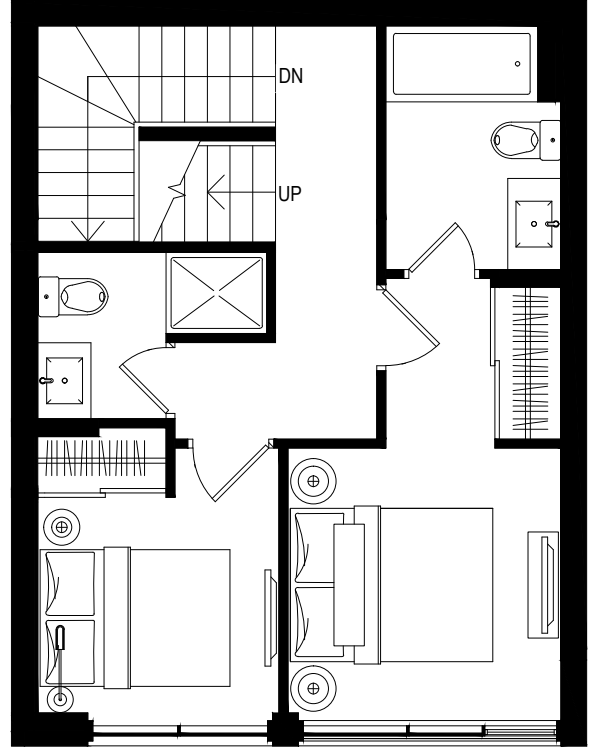

SAMPLE GARDEN SUITE

Interior Living Space 781 SF

Exterior Activity Space 30 SF

SECOND FLOOR

FIRST FLOOR

-  ROOFTOP
-  FOURTH FLOOR
-  THIRD FLOOR
-  SECOND FLOOR
-  FIRST FLOOR

Some features may vary by suite design.
 *Prices and specifications subject to change without notice. Illustrations on sales materials are artists' concepts. Some items and finishings illustrated may not be standard and may not be available. The furniture is displayed for illustration purposes only. Layout illustrated does not necessarily reflect the actual layout for the suite you are purchasing. The plans, specifications, materials used, approximate areas or square footages of the above noted suites are subject to change without notice and the Vendor/Declarant shall have no liability for any resulting variance(s) between the actual final area(s) thereof and the stated area(s) outlined above. See sales representative for details.

SAMPLE ROOFTOP TERRACE 3 Bedroom Townhouse

Interior Living Space 1,141 SF

Exterior Activity Space 317 SF

ROOFTOP

FOURTH FLOOR

- ROOFTOP
- FOURTH FLOOR
- THIRD FLOOR
- SECOND FLOOR
- FIRST FLOOR

THIRD FLOOR

Some features may vary by suite design.
*Prices and specifications subject to change without notice. Illustrations on sales materials are artists' concepts. Some items and finishings illustrated may not be standard and may not be available. The furniture is displayed for illustration purposes only. Layout illustrated does not necessarily reflect the actual layout for the suite you are purchasing. The plans, specifications, materials used, approximate areas or square footages of the above noted suites are subject to change without notice and the Vendor/Declarant shall have no liability for any resulting variance(s) between the actual final area(s) thereof and the stated area(s) outlined above. See sales representative for details.