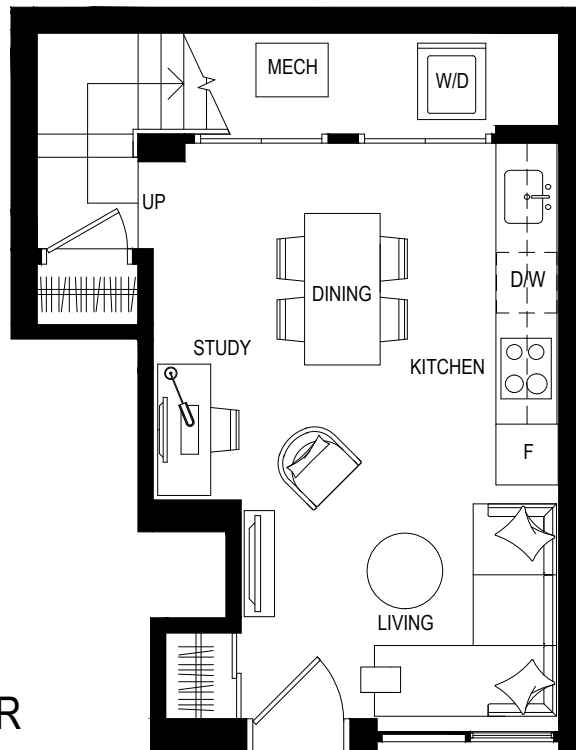

SAMPLE GARDEN SUITE

Interior Living Space 781 SF

Exterior Activity Space 30 SF

SECOND FLOOR

FIRST FLOOR

-  ROOFTOP
-  FOURTH FLOOR
-  THIRD FLOOR
-  SECOND FLOOR
-  FIRST FLOOR

Some features may vary by suite design.
 *Prices and specifications subject to change without notice. Illustrations on sales materials are artists' concepts. Some items and finishings illustrated may not be standard and may not be available. The furniture is displayed for illustration purposes only. Layout illustrated does not necessarily reflect the actual layout for the suite you are purchasing. The plans, specifications, materials used, approximate areas or square footages of the above noted suites are subject to change without notice and the Vendor/Declarant shall have no liability for any resulting variance(s) between the actual final area(s) thereof and the stated area(s) outlined above. See sales representative for details.

SAMPLE ROOFTOP TERRACE 3 Bedroom Townhouse

Interior Living Space 1,141 SF

Exterior Activity Space 317 SF

ROOFTOP

FOURTH FLOOR

- ROOFTOP
- FOURTH FLOOR
- THIRD FLOOR
- SECOND FLOOR
- FIRST FLOOR

THIRD FLOOR

Some features may vary by suite design.
*Prices and specifications subject to change without notice. Illustrations on sales materials are artists' concepts. Some items and finishings illustrated may not be standard and may not be available. The furniture is displayed for illustration purposes only. Layout illustrated does not necessarily reflect the actual layout for the suite you are purchasing. The plans, specifications, materials used, approximate areas or square footages of the above noted suites are subject to change without notice and the Vendor/Declarant shall have no liability for any resulting variance(s) between the actual final area(s) thereof and the stated area(s) outlined above. See sales representative for details.