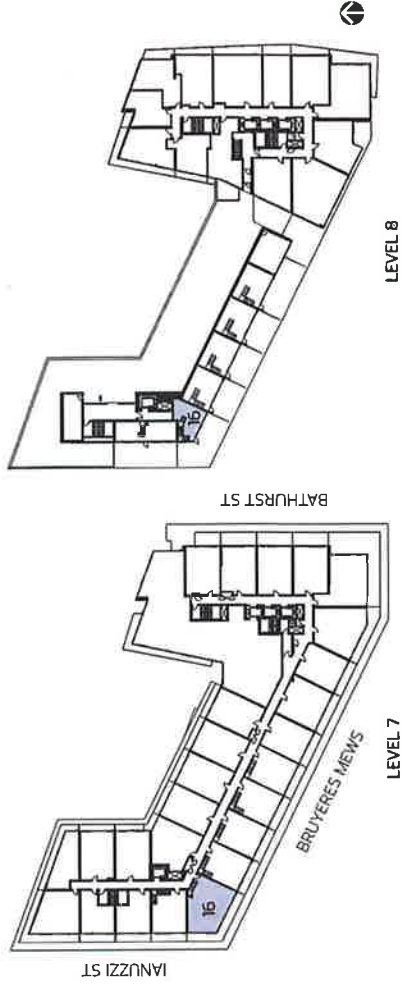

## F-956

3 Bedroom / 956 SQ FT

Unit 717

UPPER FLOOR

MAIN FLOOR

LEVEL 7

LEVEL 8

All areas and stated dimensions are approximate. Sizes, layout and specifications are subject to change without notice. Balcony and terrace sizes will vary floor to floor due to the architectural design of the building. Illustrations are artist's impressions. E. & O.E.

## F-1102

3 Bedroom / 1,102 SQ FT

Unit 716

UPPER FLOOR

MAIN FLOOR

LEVEL 7

LEVEL 8

All areas and stated dimensions are approximate. Sizes, layout and specifications are subject to change without notice. Balcony and terrace sizes will vary floor to floor due to the architectural design of the building. Illustrations are artist's impressions. E. & O.E.