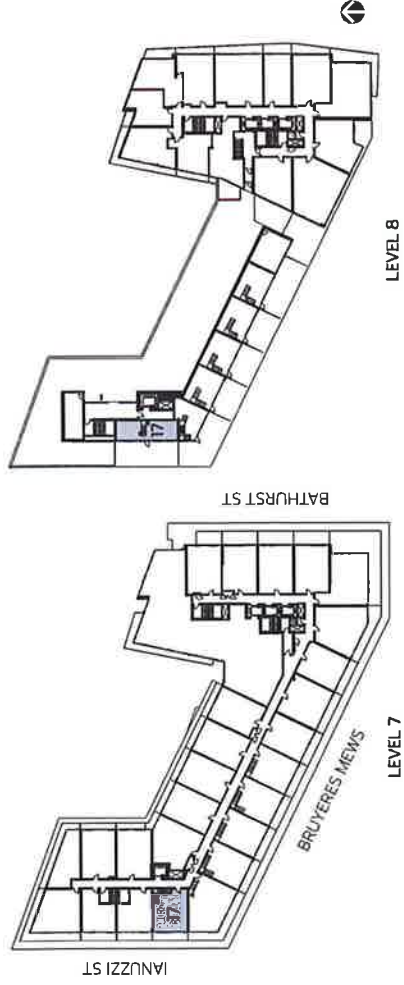

## F-956

3 Bedroom / 956 SQ FT

Unit 717

UPPER FLOOR

MAIN FLOOR

LEVEL 7

LEVEL 8

All areas and stated dimensions are approximate. Sizes, layout and specifications are subject to change without notice. Balcony and terrace sizes will vary floor to floor due to the architectural design of the building. Illustrations are artist's impressions. E. & O.E.

## F-1102

3 Bedroom / 1,102 SQ FT

Unit 716

UPPER FLOOR

MAIN FLOOR

LEVEL 7

LEVEL 8

All areas and stated dimensions are approximate. Sizes, layout and specifications are subject to change without notice. Balcony and terrace sizes will vary floor to floor due to the architectural design of the building. Illustrations are artist's impressions. E. & O.E.