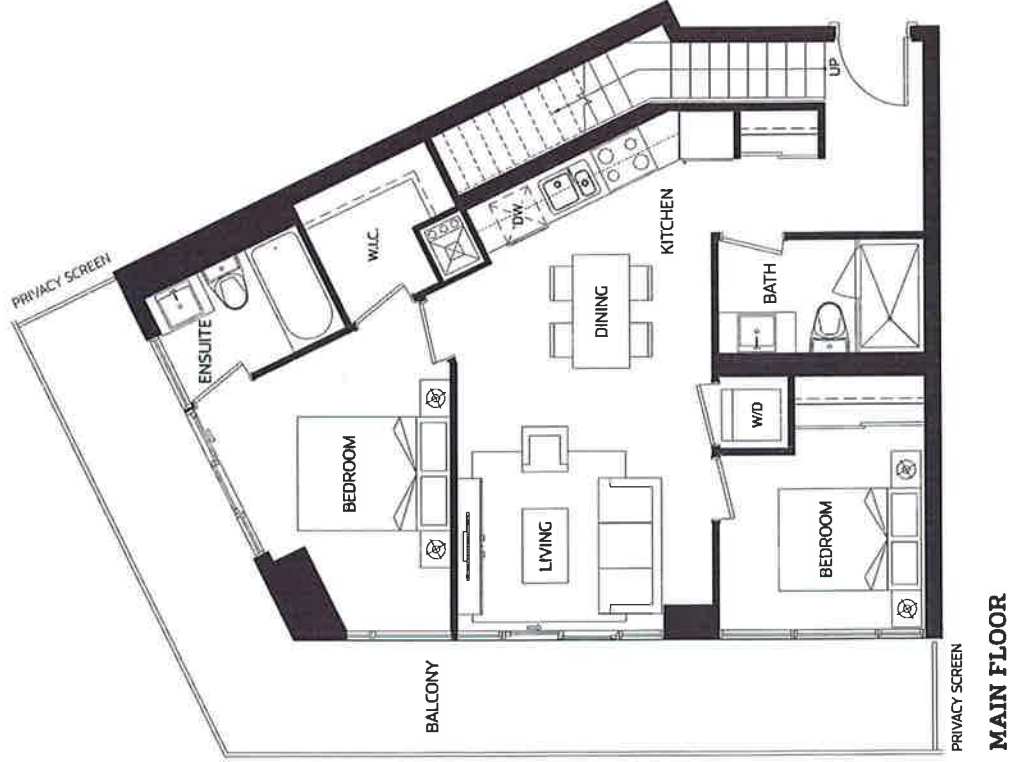

## F-956

3 Bedroom / 956 SQ FT

Unit 717

UPPER FLOOR

MAIN FLOOR

LEVEL 7

LEVEL 8

All areas and stated dimensions are approximate. Sizes, layout and specifications are subject to change without notice. Balcony and terrace sizes will vary floor to floor due to the architectural design of the building. Illustrations are artist's impressions. E. & O.E.

## F-1102

3 Bedroom / 1,102 SQ FT

Unit 716

UPPER FLOOR

MAIN FLOOR

LEVEL 7

LEVEL 8

All areas and stated dimensions are approximate. Sizes, layout and specifications are subject to change without notice. Balcony and terrace sizes will vary floor to floor due to the architectural design of the building. Illustrations are artist's impressions. E. & O.E.