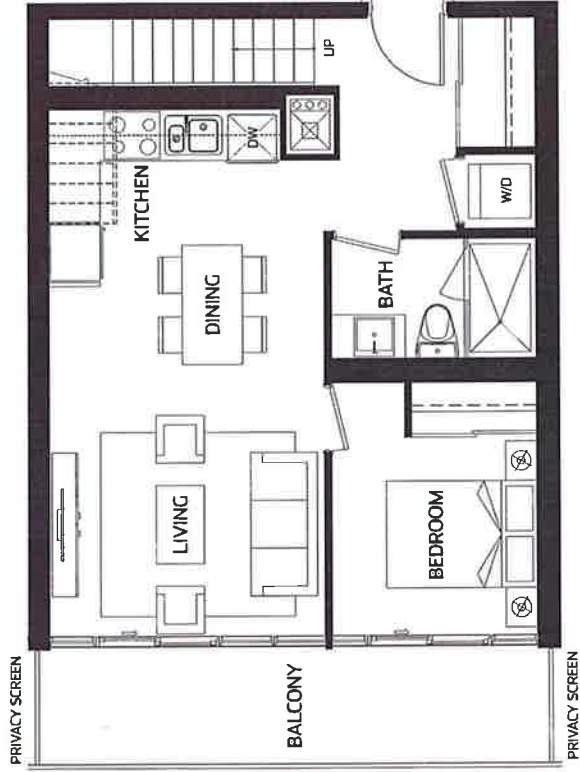

## F-956

3 Bedroom / 956 SQ FT

Unit 717

UPPER FLOOR

MAIN FLOOR

LEVEL 7

LEVEL 8

All areas and stated dimensions are approximate. Sizes, layout and specifications are subject to change without notice. Balcony and terrace sizes will vary floor to floor due to the architectural design of the building. Illustrations are artist's impressions. E. & O.E.

## F-1102

3 Bedroom / 1,102 SQ FT

Unit 716

UPPER FLOOR

MAIN FLOOR

LEVEL 7

LEVEL 8

All areas and stated dimensions are approximate. Sizes, layout and specifications are subject to change without notice. Balcony and terrace sizes will vary floor to floor due to the architectural design of the building. Illustrations are artist's impressions. E. & O.E.