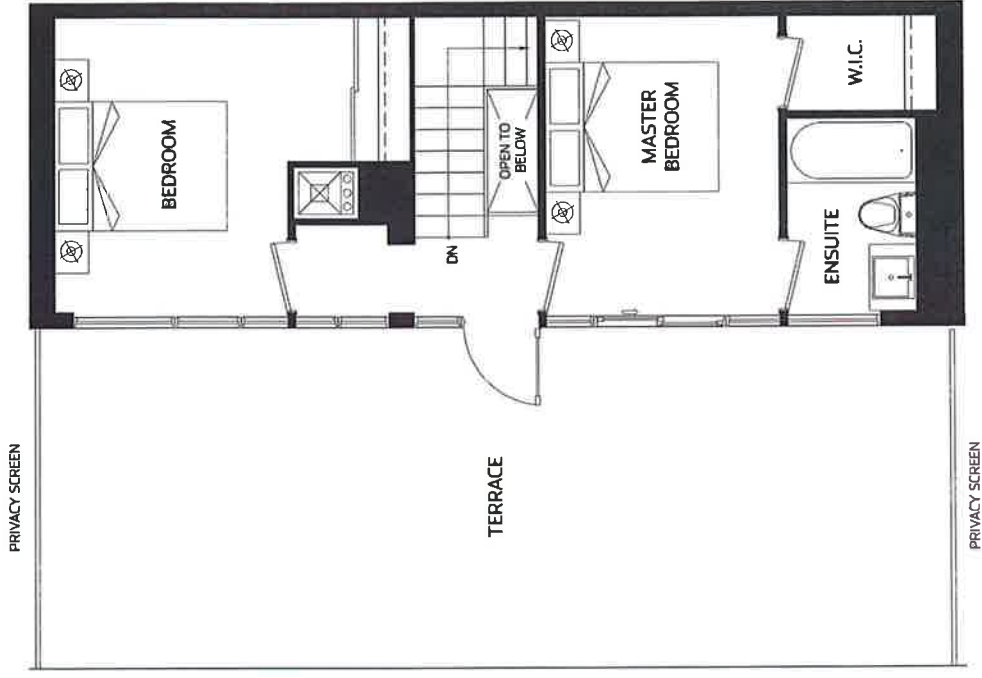

## F-956

3 Bedroom / 956 SQ FT

Unit 717

UPPER FLOOR

MAIN FLOOR

LEVEL 7

LEVEL 8

All areas and stated dimensions are approximate. Sizes, layout and specifications are subject to change without notice. Balcony and terrace sizes will vary floor to floor due to the architectural design of the building. Illustrations are artist's impressions. E. & O.E.

## F-1102

3 Bedroom / 1,102 SQ FT

Unit 716

UPPER FLOOR

MAIN FLOOR

LEVEL 7

LEVEL 8

All areas and stated dimensions are approximate. Sizes, layout and specifications are subject to change without notice. Balcony and terrace sizes will vary floor to floor due to the architectural design of the building. Illustrations are artist's impressions. E. & O.E.