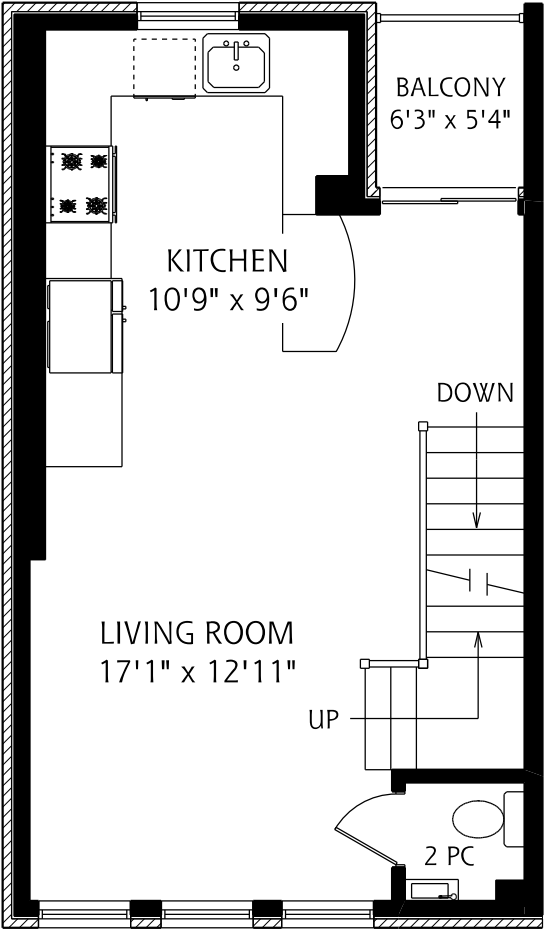

COACH HOUSE 1

GROUND FLOOR

MAIN FLOOR

1,230 SQUARE FEET

ALL MEASUREMENTS SHOULD BE CONSIDERED APPROXIMATE

SECOND FLOOR

COACH HOUSE 2

GROUND FLOOR

MAIN FLOOR

SECOND FLOOR

1,180 SQUARE FEET

ALL MEASUREMENTS SHOULD BE CONSIDERED APPROXIMATE

COACH HOUSE 3

GROUND FLOOR

MAIN FLOOR

SECOND FLOOR

1,230 SQUARE FEET

ALL MEASUREMENTS SHOULD BE CONSIDERED APPROXIMATE