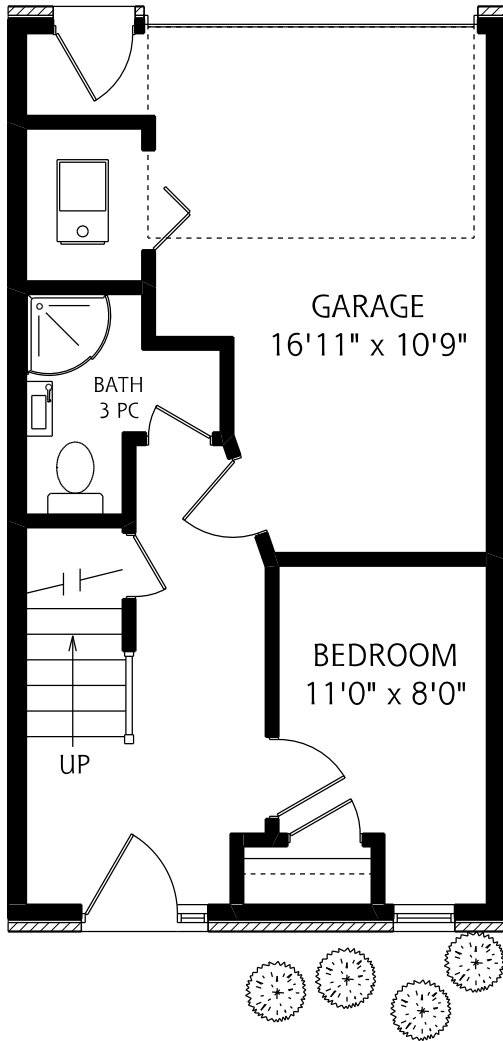

COACH HOUSE 1

GROUND FLOOR

MAIN FLOOR

1,230 SQUARE FEET

ALL MEASUREMENTS SHOULD BE CONSIDERED APPROXIMATE

SECOND FLOOR

COACH HOUSE 2

GROUND FLOOR

MAIN FLOOR

SECOND FLOOR

1,180 SQUARE FEET

ALL MEASUREMENTS SHOULD BE CONSIDERED APPROXIMATE

COACH HOUSE 3

GROUND FLOOR

MAIN FLOOR

SECOND FLOOR

1,230 SQUARE FEET

ALL MEASUREMENTS SHOULD BE CONSIDERED APPROXIMATE