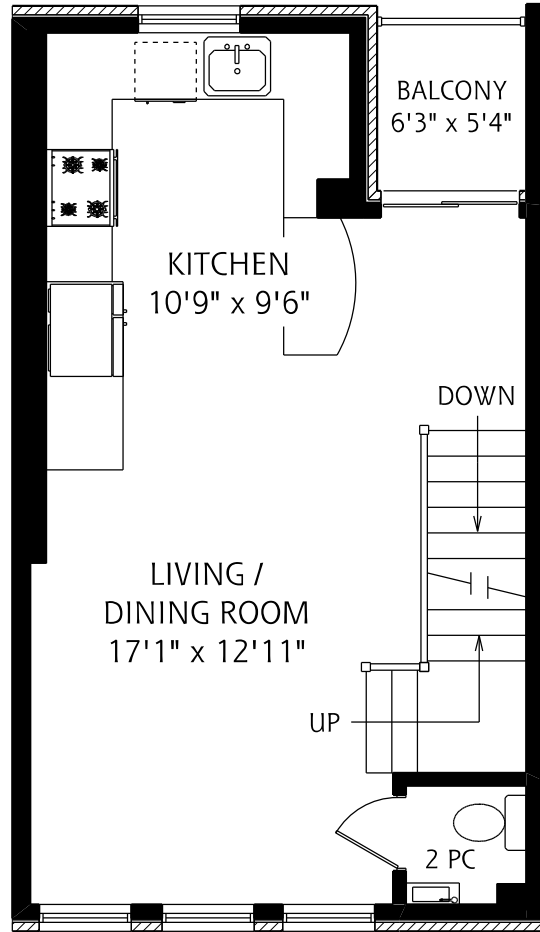

COACH HOUSE 1

GROUND FLOOR

MAIN FLOOR

1,230 SQUARE FEET

ALL MEASUREMENTS SHOULD BE CONSIDERED APPROXIMATE

SECOND FLOOR

COACH HOUSE 2

GROUND FLOOR

MAIN FLOOR

SECOND FLOOR

1,180 SQUARE FEET

ALL MEASUREMENTS SHOULD BE CONSIDERED APPROXIMATE

COACH HOUSE 3

GROUND FLOOR

MAIN FLOOR

SECOND FLOOR

1,230 SQUARE FEET

ALL MEASUREMENTS SHOULD BE CONSIDERED APPROXIMATE