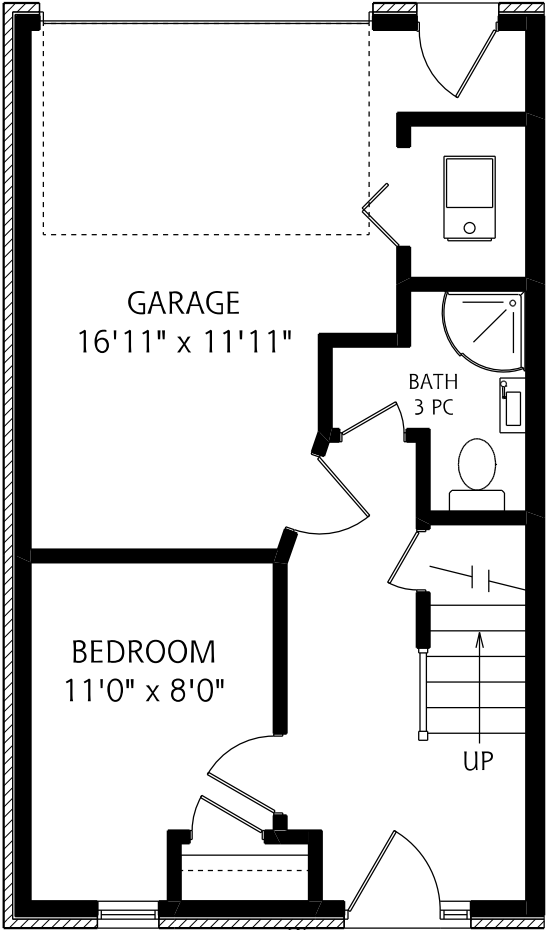

COACH HOUSE 1

GROUND FLOOR

MAIN FLOOR

1,230 SQUARE FEET

ALL MEASUREMENTS SHOULD BE CONSIDERED APPROXIMATE

SECOND FLOOR

COACH HOUSE 2

GROUND FLOOR

MAIN FLOOR

SECOND FLOOR

1,180 SQUARE FEET

ALL MEASUREMENTS SHOULD BE CONSIDERED APPROXIMATE

COACH HOUSE 3

GROUND FLOOR

MAIN FLOOR

SECOND FLOOR

1,230 SQUARE FEET

ALL MEASUREMENTS SHOULD BE CONSIDERED APPROXIMATE