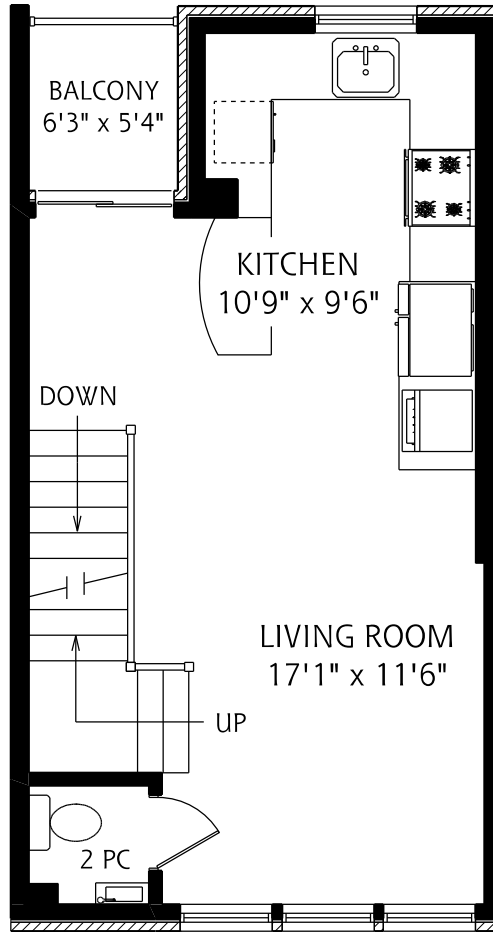

COACH HOUSE 1

GROUND FLOOR

MAIN FLOOR

1,230 SQUARE FEET

ALL MEASUREMENTS SHOULD BE CONSIDERED APPROXIMATE

SECOND FLOOR

COACH HOUSE 2

GROUND FLOOR

MAIN FLOOR

SECOND FLOOR

1,180 SQUARE FEET

ALL MEASUREMENTS SHOULD BE CONSIDERED APPROXIMATE

COACH HOUSE 3

GROUND FLOOR

MAIN FLOOR

SECOND FLOOR

1,230 SQUARE FEET

ALL MEASUREMENTS SHOULD BE CONSIDERED APPROXIMATE