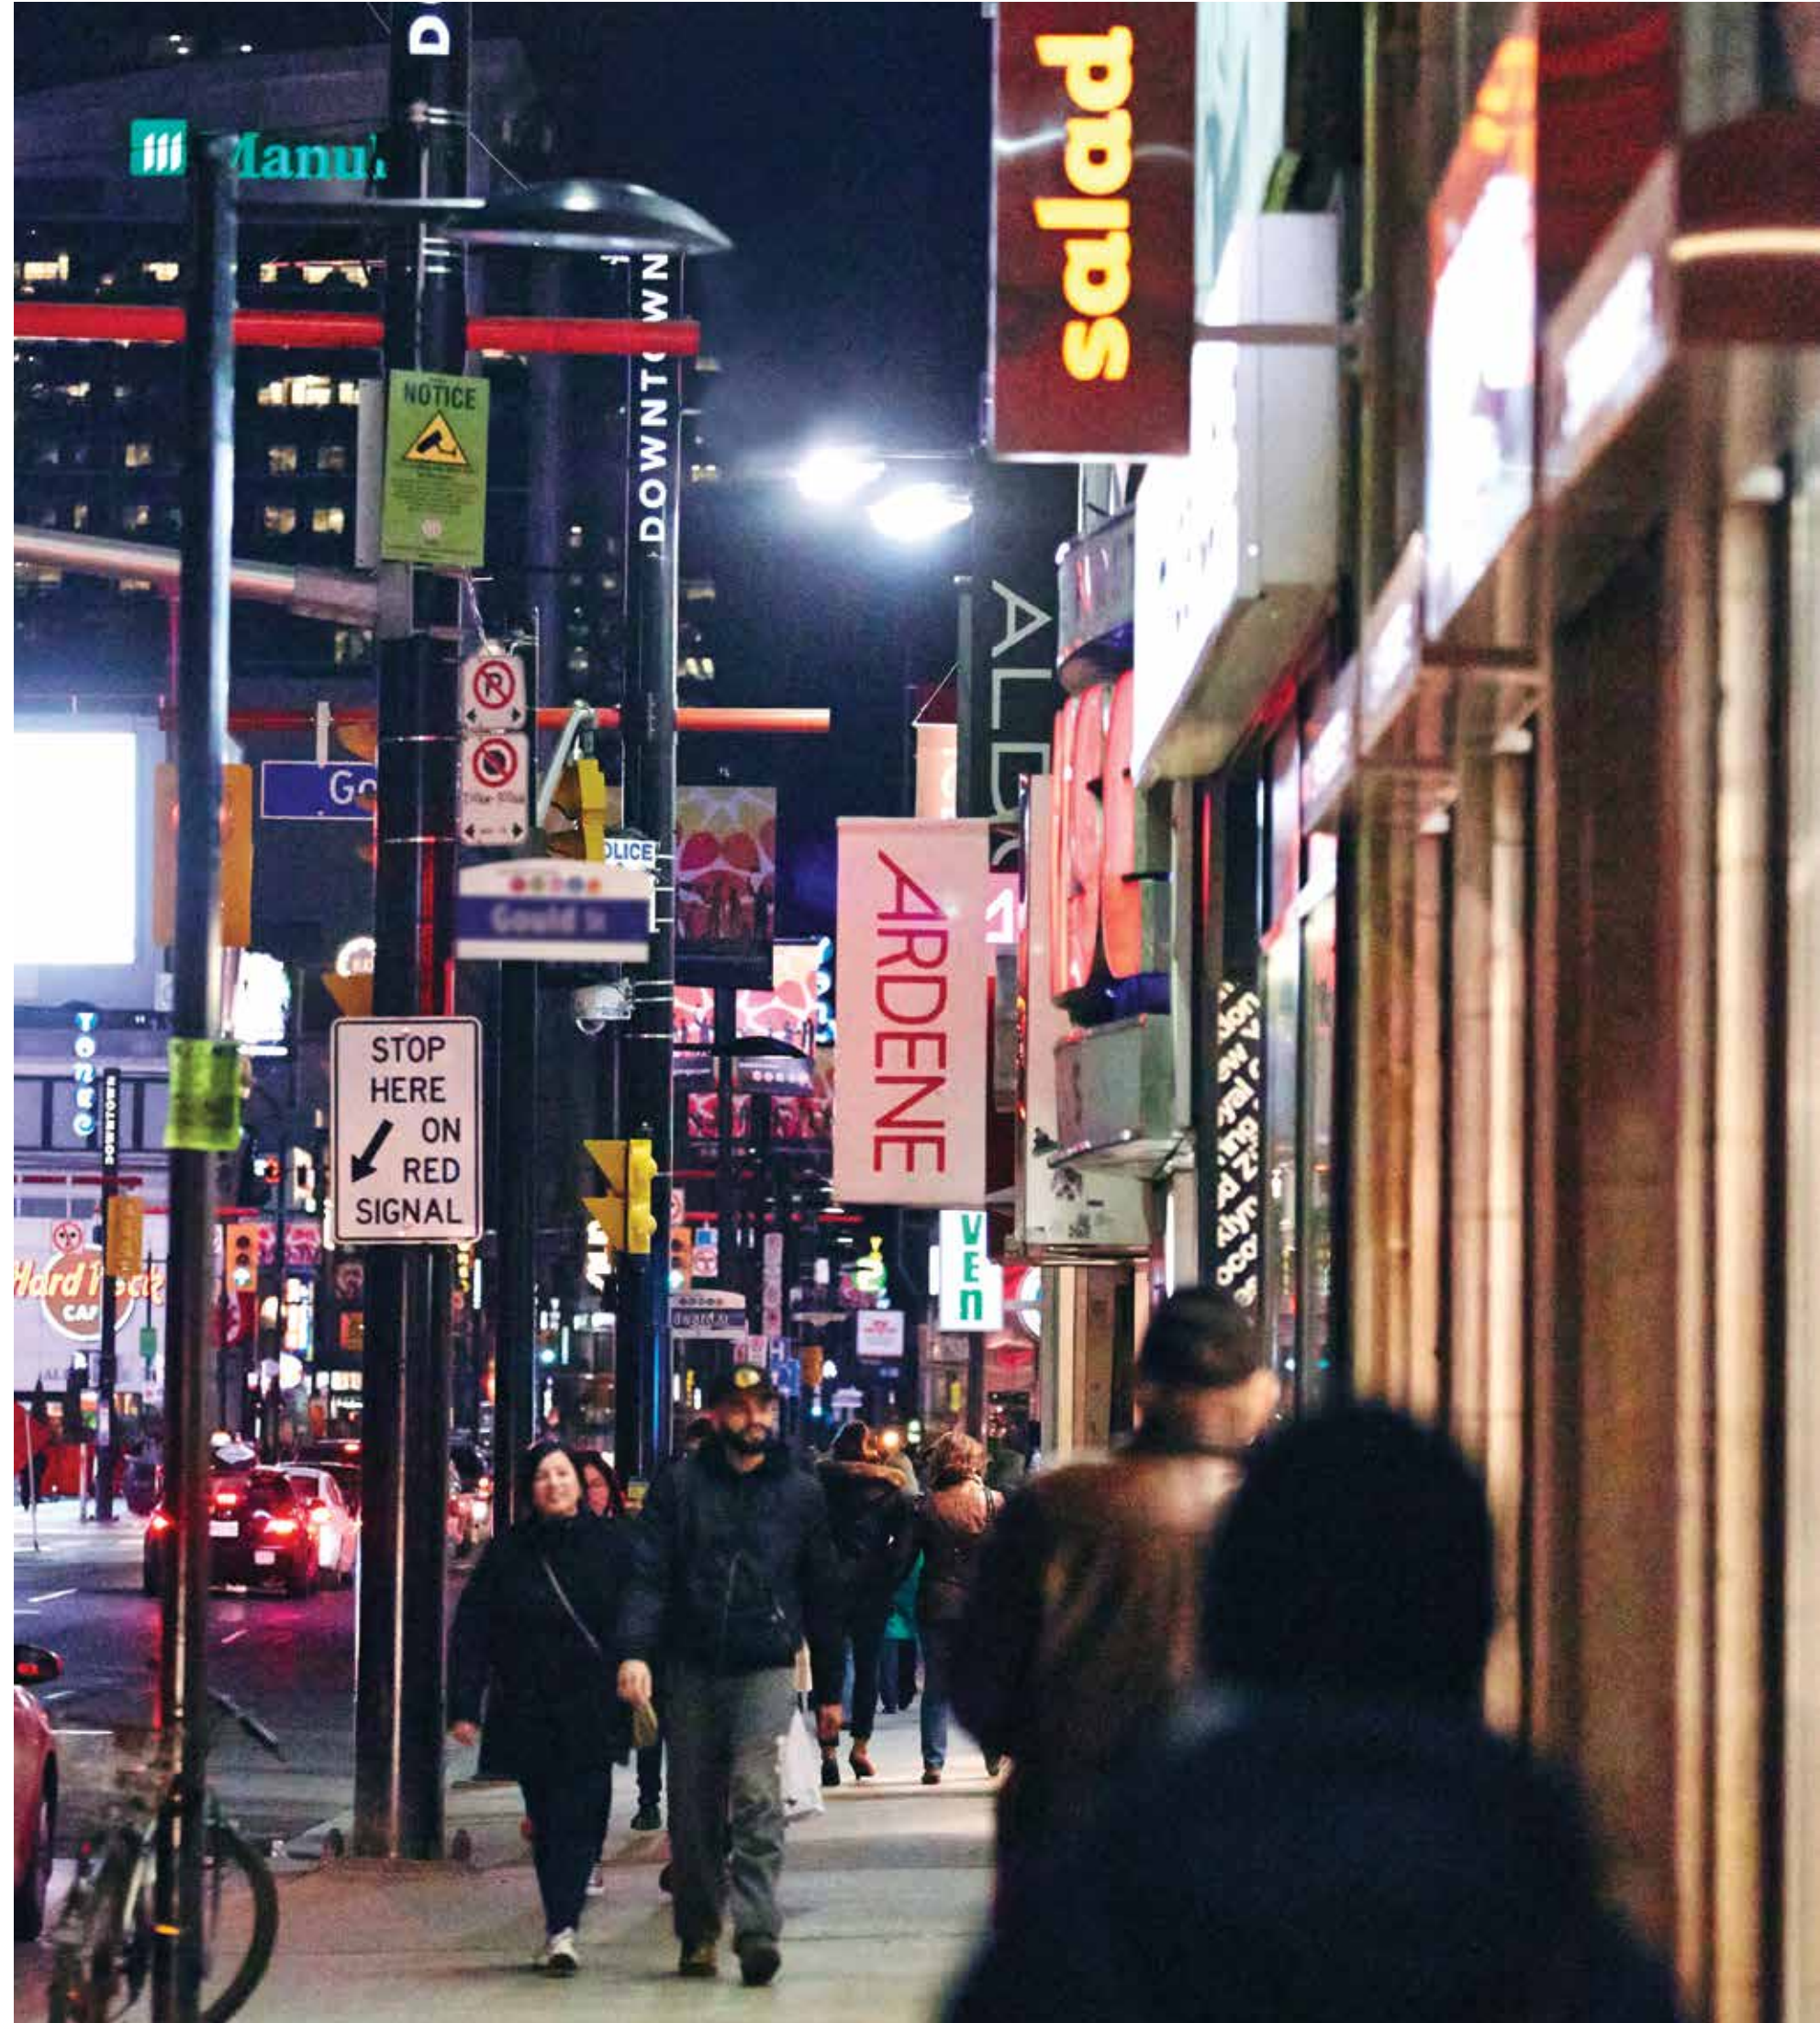

ALTER YOUR SURROUNDINGS

A building as vibrant as the evolving neighbourhood it calls home. Eat, play, shop, live – be at the heart of it all. Get your workout on at Madonna's Hard Candy Fitness. Let the sake flow at Guu Izakaya. Catch an opening night at Mirvish Theatre. And shop your heart out at the Toronto Eaton Centre or Loblaws at Maple Leaf Gardens. Steps to everything you need. Connected to everywhere you want to go. Alter is life without boundaries.