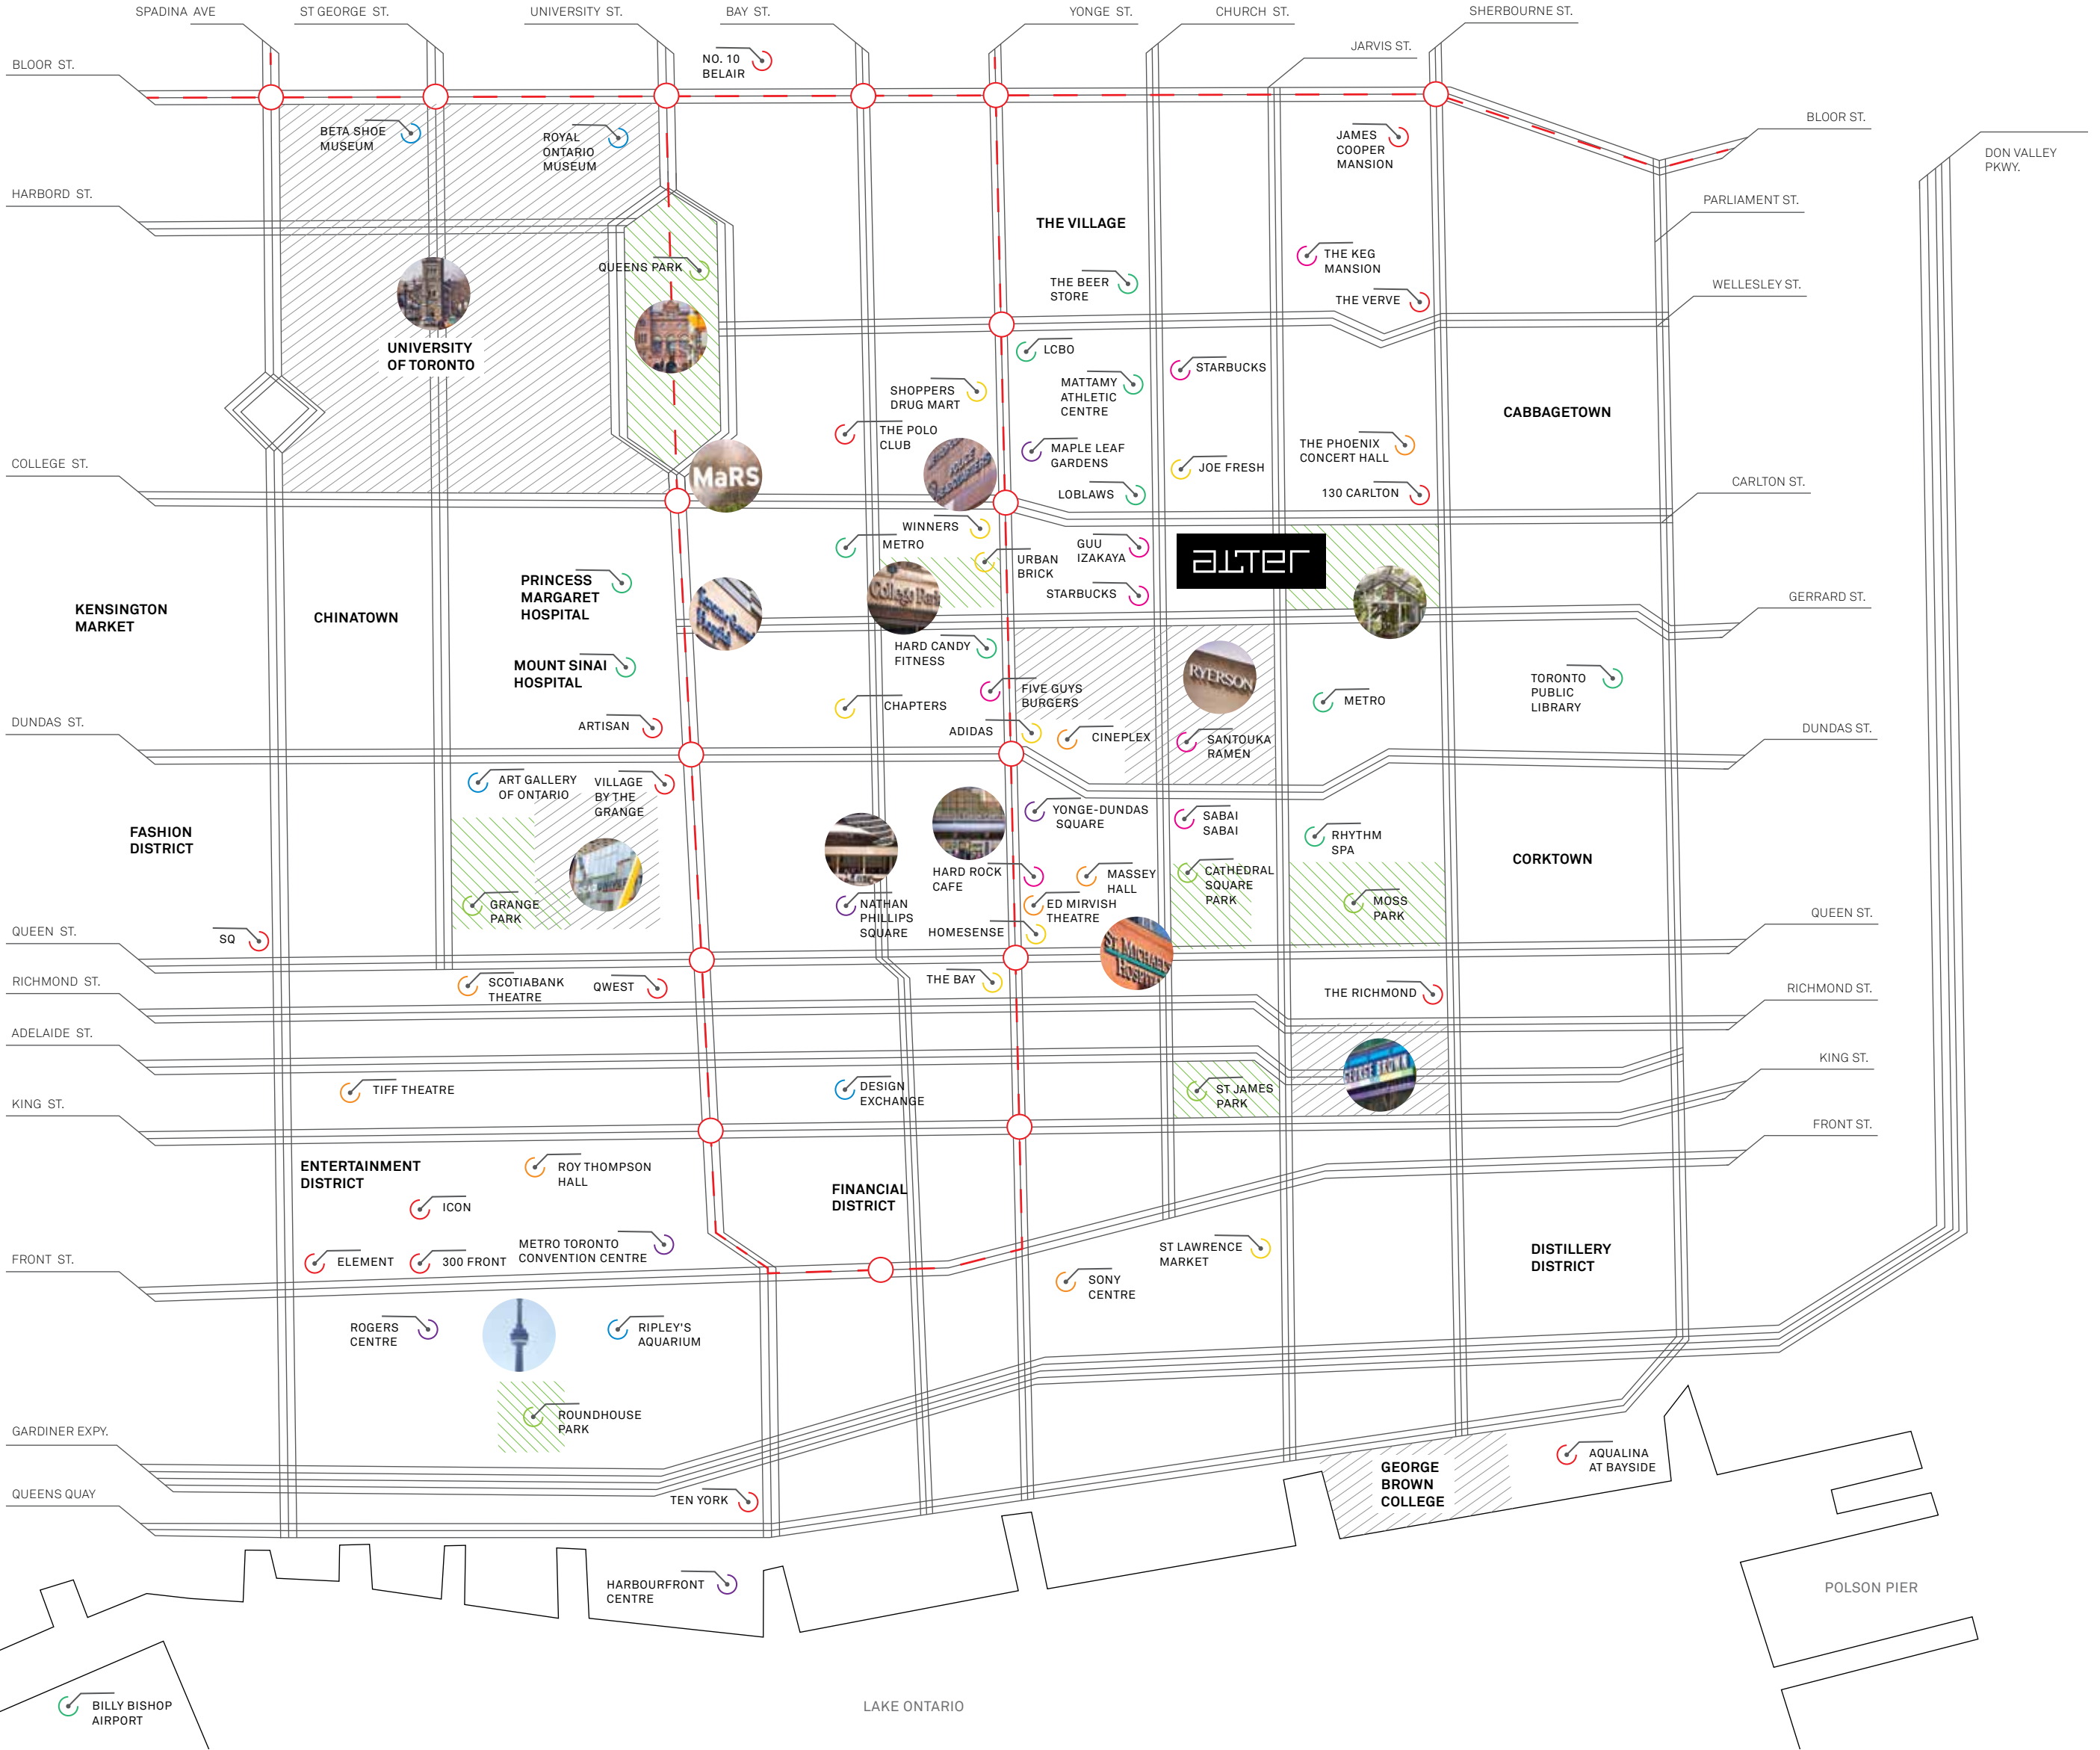

LOBBY LOUNGE

ALTER YOUR SURROUNDINGS

A building as vibrant as the evolving neighbourhood it calls home. Eat, play, shop, live – be at the heart of it all. Get your workout on at Madonna's Hard Candy Fitness. Let the sake flow at Guu Izakaya. Catch an opening night at Mirvish Theatre. And shop your heart out at the Toronto Eaton Centre or Loblaws at Maple Leaf Gardens. Steps to everything you need. Connected to everywhere you want to go. Alter is life without boundaries.

- - - SUBWAY
- C EAT/DRINK
- C RETAIL
- C ENTERTAINMENT
- C MUSEUMS
- C LANDMARKS
- C SERVICES
- C TRIDEL PROJECTS
- C PARKS
- C UNIVERSITIES

BILLY BISHOP AIRPORT

LAKE ONTARIO

POLSON PIER

sabai sabai
KITCHEN AND BAR

MASSEY HALL

HOKKAIDO RAMEN
SANTOUKA

THE KEG
MANSION
Steakhouse & Bar

Franks

Gyu
IZAKAYA 居酒屋

Sobeys
urban fresh

Carlton
CINEMA

WATKINS ATHLETIC CENTRE
MAPLE LEAF GARDENS

STARBUCKS COFFEE

spring rolls

ELGIN & WINTER GARDEN

Rhythm
Spa

ED MIRVISH THEATRE
263 YONGE ST.

JOE
FRESH

Loblaws

WINNERS
College Park