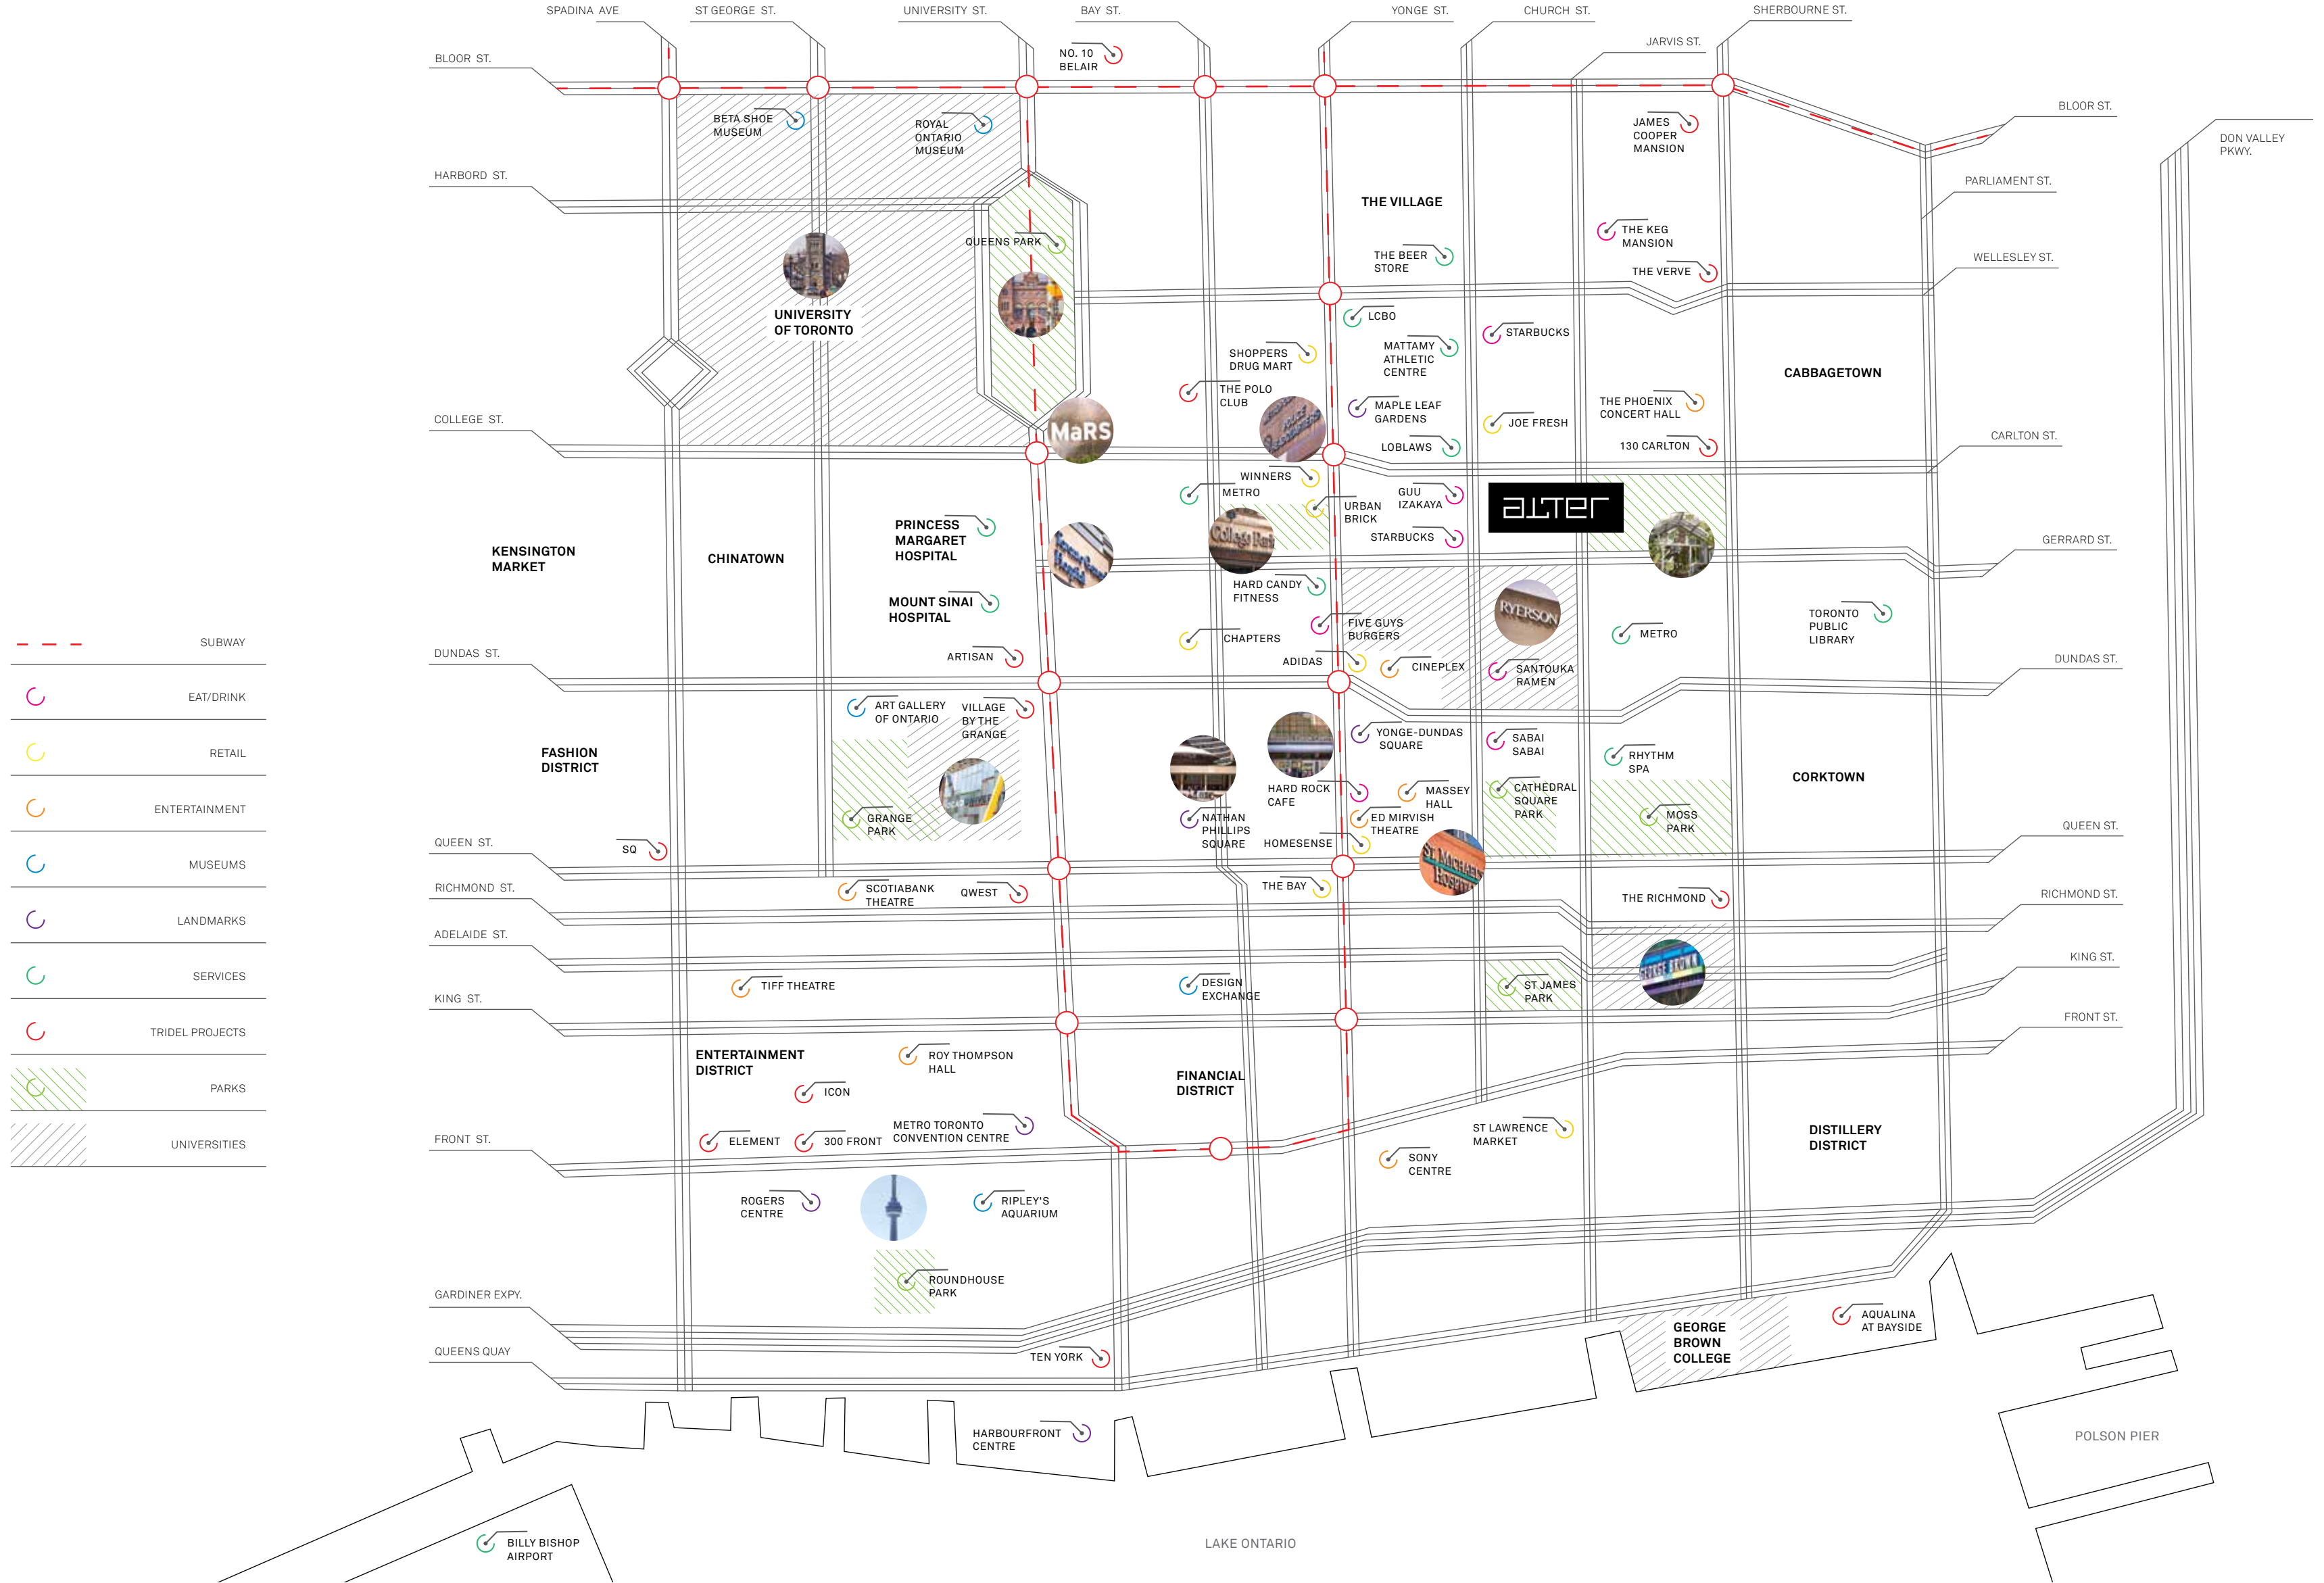

LOBBY LOUNGE

ALTER YOUR SURROUNDINGS

A building as vibrant as the evolving neighbourhood it calls home. Eat, play, shop, live – be at the heart of it all. Get your workout on at Madonna's Hard Candy Fitness. Let the sake flow at Guu Izakaya. Catch an opening night at Mirvish Theatre. And shop your heart out at the Toronto Eaton Centre or Loblaws at Maple Leaf Gardens. Steps to everything you need. Connected to everywhere you want to go. Alter is life without boundaries.

- - - SUBWAY
- C EAT/DRINK
- C RETAIL
- C ENTERTAINMENT
- C MUSEUMS
- C LANDMARKS
- C SERVICES
- C TRIDEL PROJECTS
- C PARKS
- C UNIVERSITIES

BILLY BISHOP AIRPORT

LAKE ONTARIO

POLSON PIER

sabai sabai
KITCHEN AND BAR

MASSEY HALL

HOKKAIDO RAMEN
SANTOUKA

THE KEG
MANSION
Steakhouse & Bar

Franks

Gyu
IZAKAYA 居酒屋

Sobeys
urban fresh

Carlton
CINEMA

WATKINS ATHLETIC CENTRE
MAPLE LEAF GARDENS

STARBUCKS COFFEE

spring rolls

ELGIN & WINTER GARDEN

Rhythm
Spa

ED MIRVISH THEATRE
263 YONGE ST.

JOE
FRESH

Loblaws

WINNERS
College Park