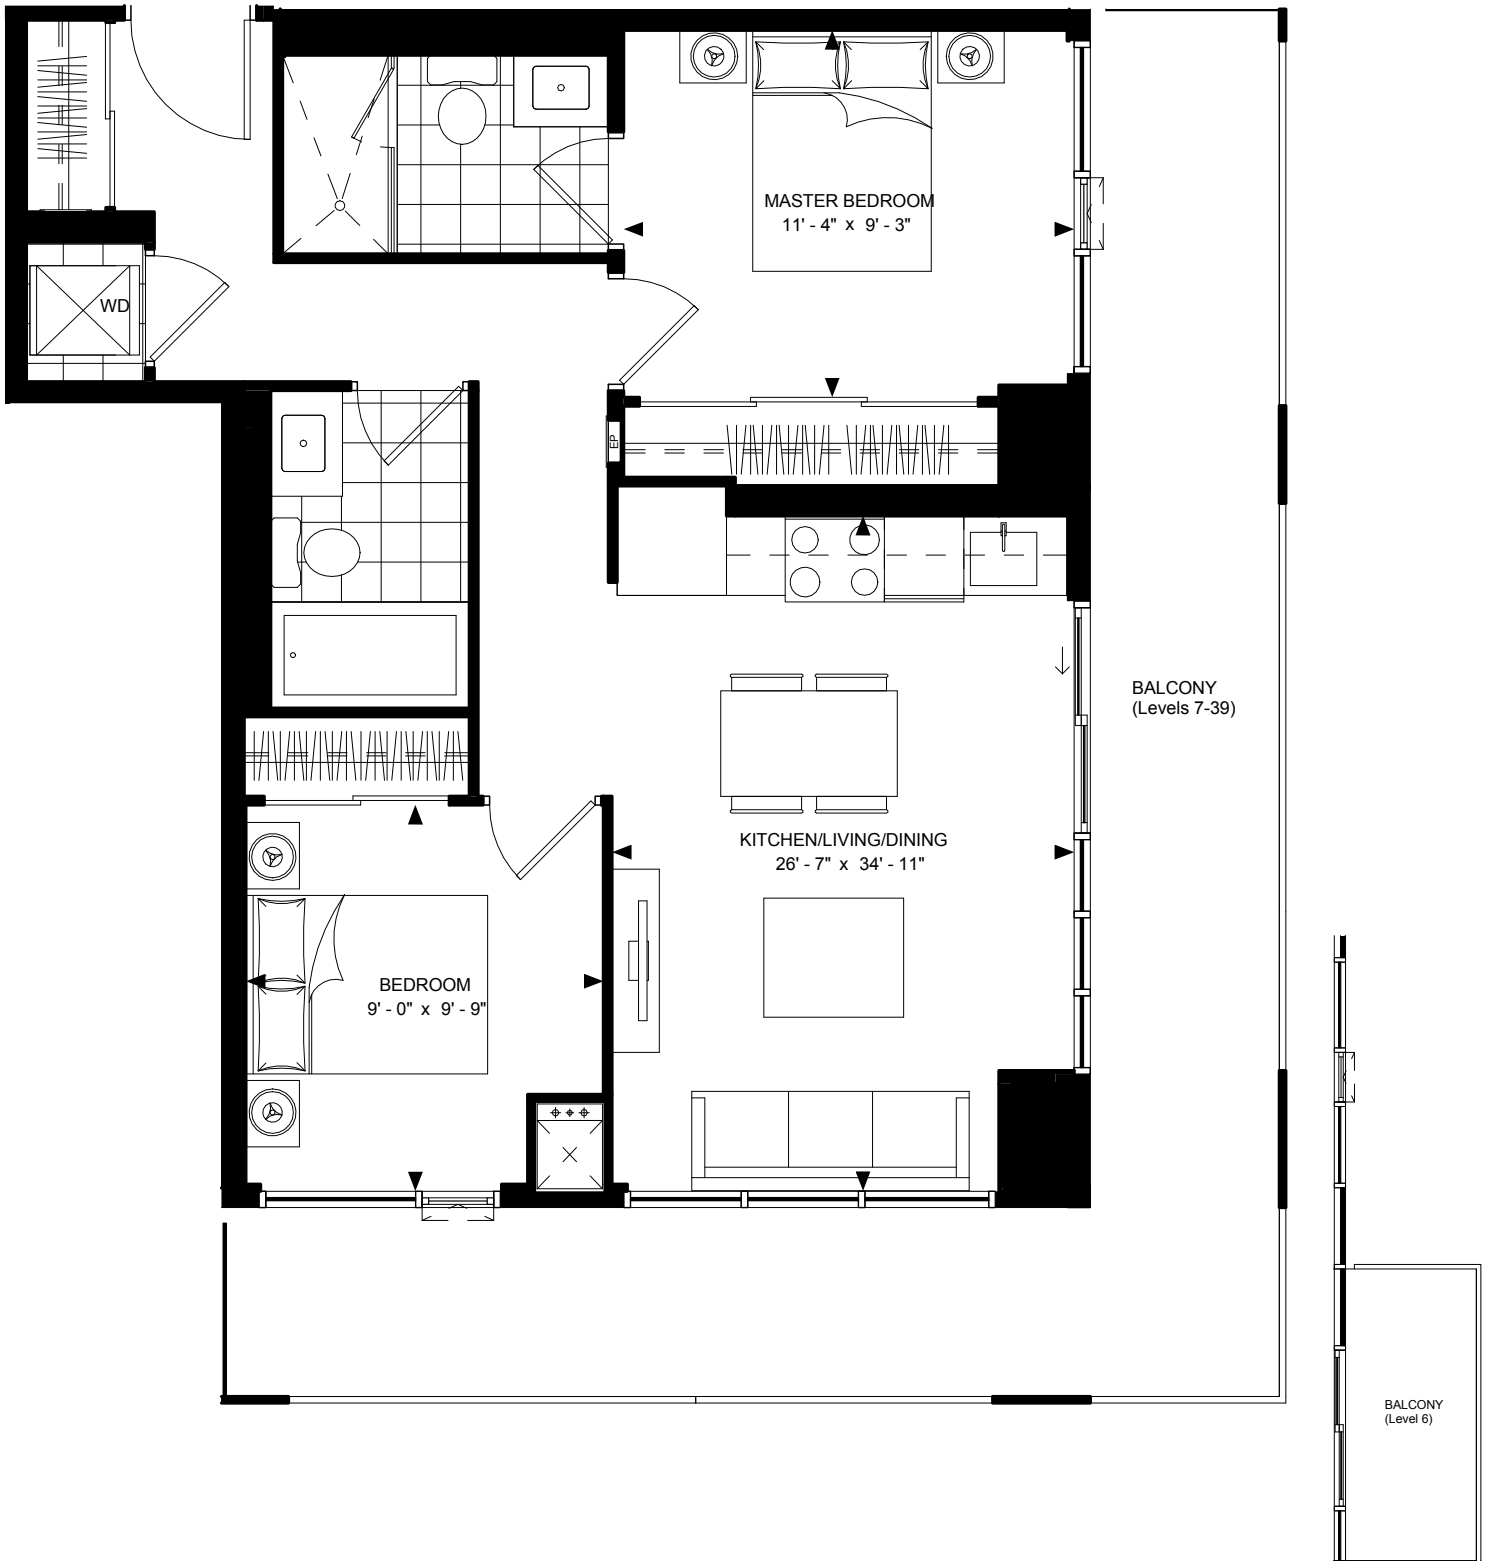

SUITE 1D-C (BF)

610 sq.ft. – 1 Bedroom + Den

WELLESLEY
STATION

PUREPLAZA.COM

LEVELS: 3, 5

LEVEL: 6

LEVELS: 7-36

All dimensions are approximate and subject to normal construction variances. Dimensions may exceed the useable floor area. Sizes and specifications subject to change without notice. Furniture is displayed for illustration purposes only and does not necessarily reflect the electrical plan for the suite. All balconies standard concrete finish. Suites are sold unfurnished. E.&O.E. May 2014.

All dimensions are approximate and subject to normal construction variances. Dimensions may exceed the useable floor area. Sizes and specifications subject to change without notice. Furniture is displayed for illustration purposes only and does not necessarily reflect the electrical plan for the suite. All balconies standard concrete finish. Suites are sold unfurnished. E.&O.E. May 2014.

PLAZA[®]
pureplaza.com

SUITE 2-A (UNIT 08)

710 sq.ft. – 2 Bedroom

WELLESLEY
STATION

PUREPLAZA.COM

LEVEL: 6

LEVELS: 7-39

All dimensions are approximate and subject to normal construction variances. Dimensions may exceed the useable floor area. Sizes and specifications subject to change without notice. Furniture is displayed for illustration purposes only and does not necessarily reflect the electrical plan for the suite. All balconies standard concrete finish. Suites are sold unfurnished. E.&O.E. May 2014.