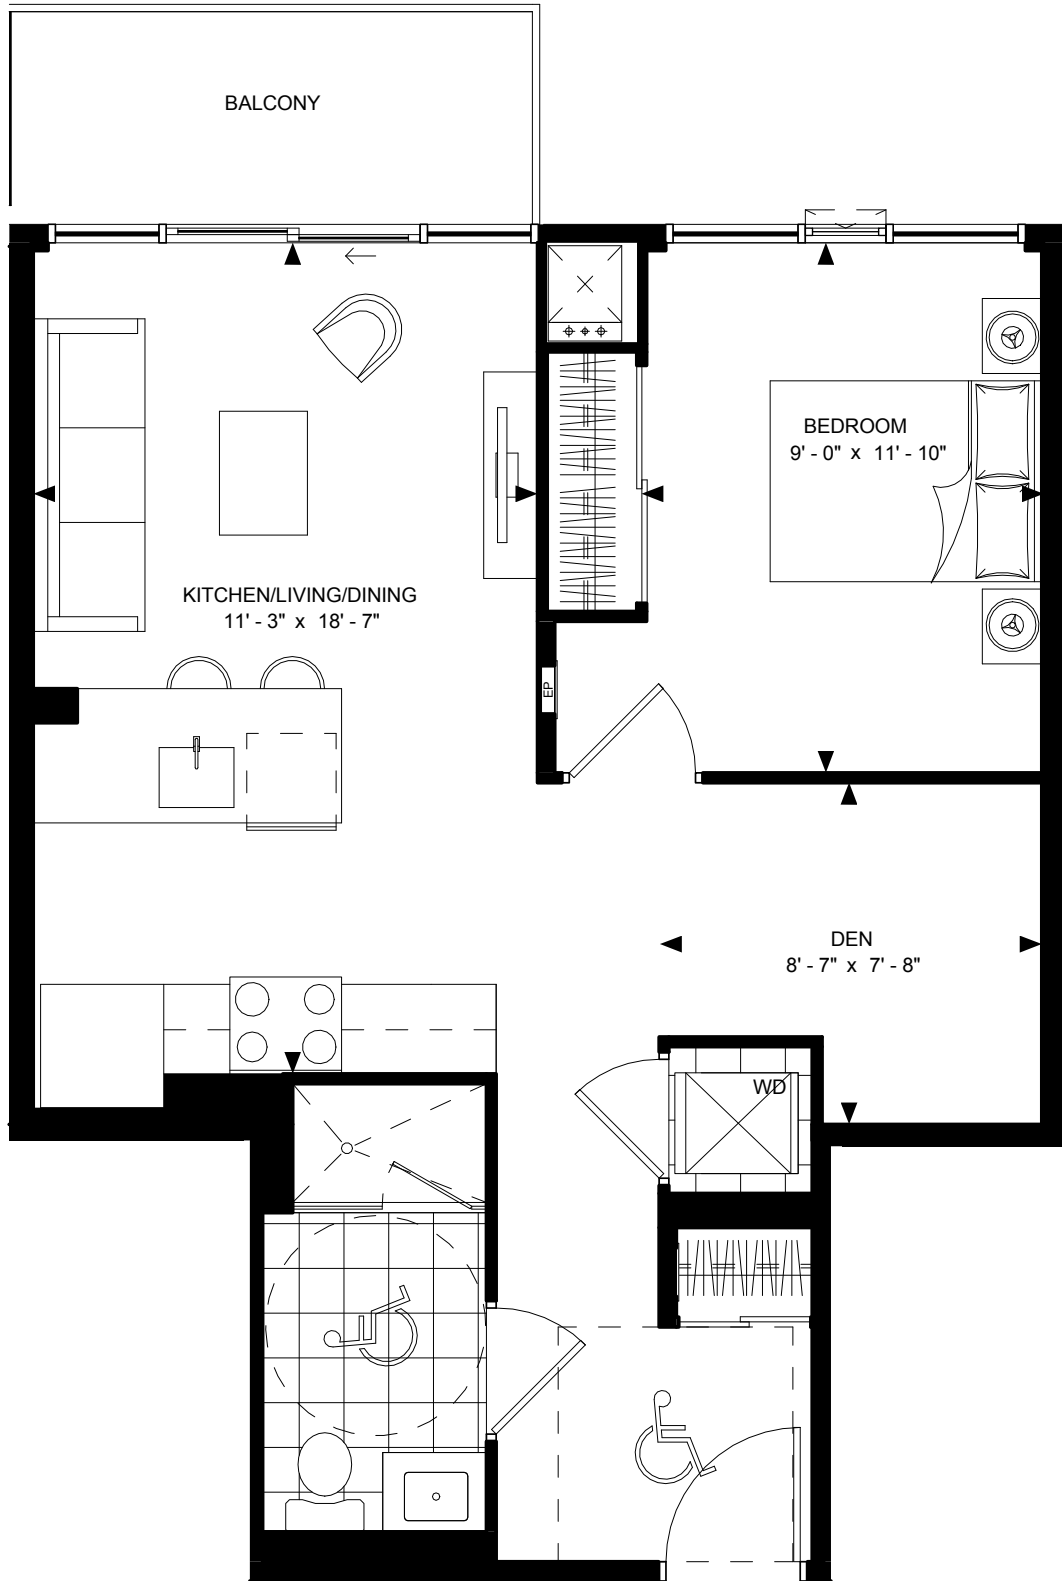

SUITE 1-A
462 sq.ft. – 1 Bedroom

PUREPLAZA.COM

LEVELS: 7-12

LEVEL: 40

All dimensions are approximate and subject to normal construction variances. Dimensions may exceed the useable floor area. Sizes and specifications subject to change without notice. Furniture is displayed for illustration purposes only and does not necessarily reflect the electrical plan for the suite. All balconies standard concrete finish. Suites are sold unfurnished. E.&O.E. May 2014.

SUITE 1D-C (BF)

610 sq.ft. – 1 Bedroom + Den

WELLESLEY
STATION

PUREPLAZA.COM

LEVELS: 3, 5

LEVEL: 6

LEVELS: 7-36

All dimensions are approximate and subject to normal construction variances. Dimensions may exceed the useable floor area. Sizes and specifications subject to change without notice. Furniture is displayed for illustration purposes only and does not necessarily reflect the electrical plan for the suite. All balconies standard concrete finish. Suites are sold unfurnished. E.&O.E. May 2014.

PLAZA[®]
pureplaza.com

SUITE 1D-A

582 sq.ft. – 1 Bedroom + Den

WELLESLEY
STATION

PUREPLAZA.COM

LEVEL: 3

LEVEL: 5

LEVEL: 6

PLAZA[®]
pureplaza.com

SUITE 1D2

743 sq.ft. – 1 Bedroom + Den

WELLESLEY
STATION

PUREPLAZA.COM

LEVEL: 3

LEVEL: 5

LEVEL: 6