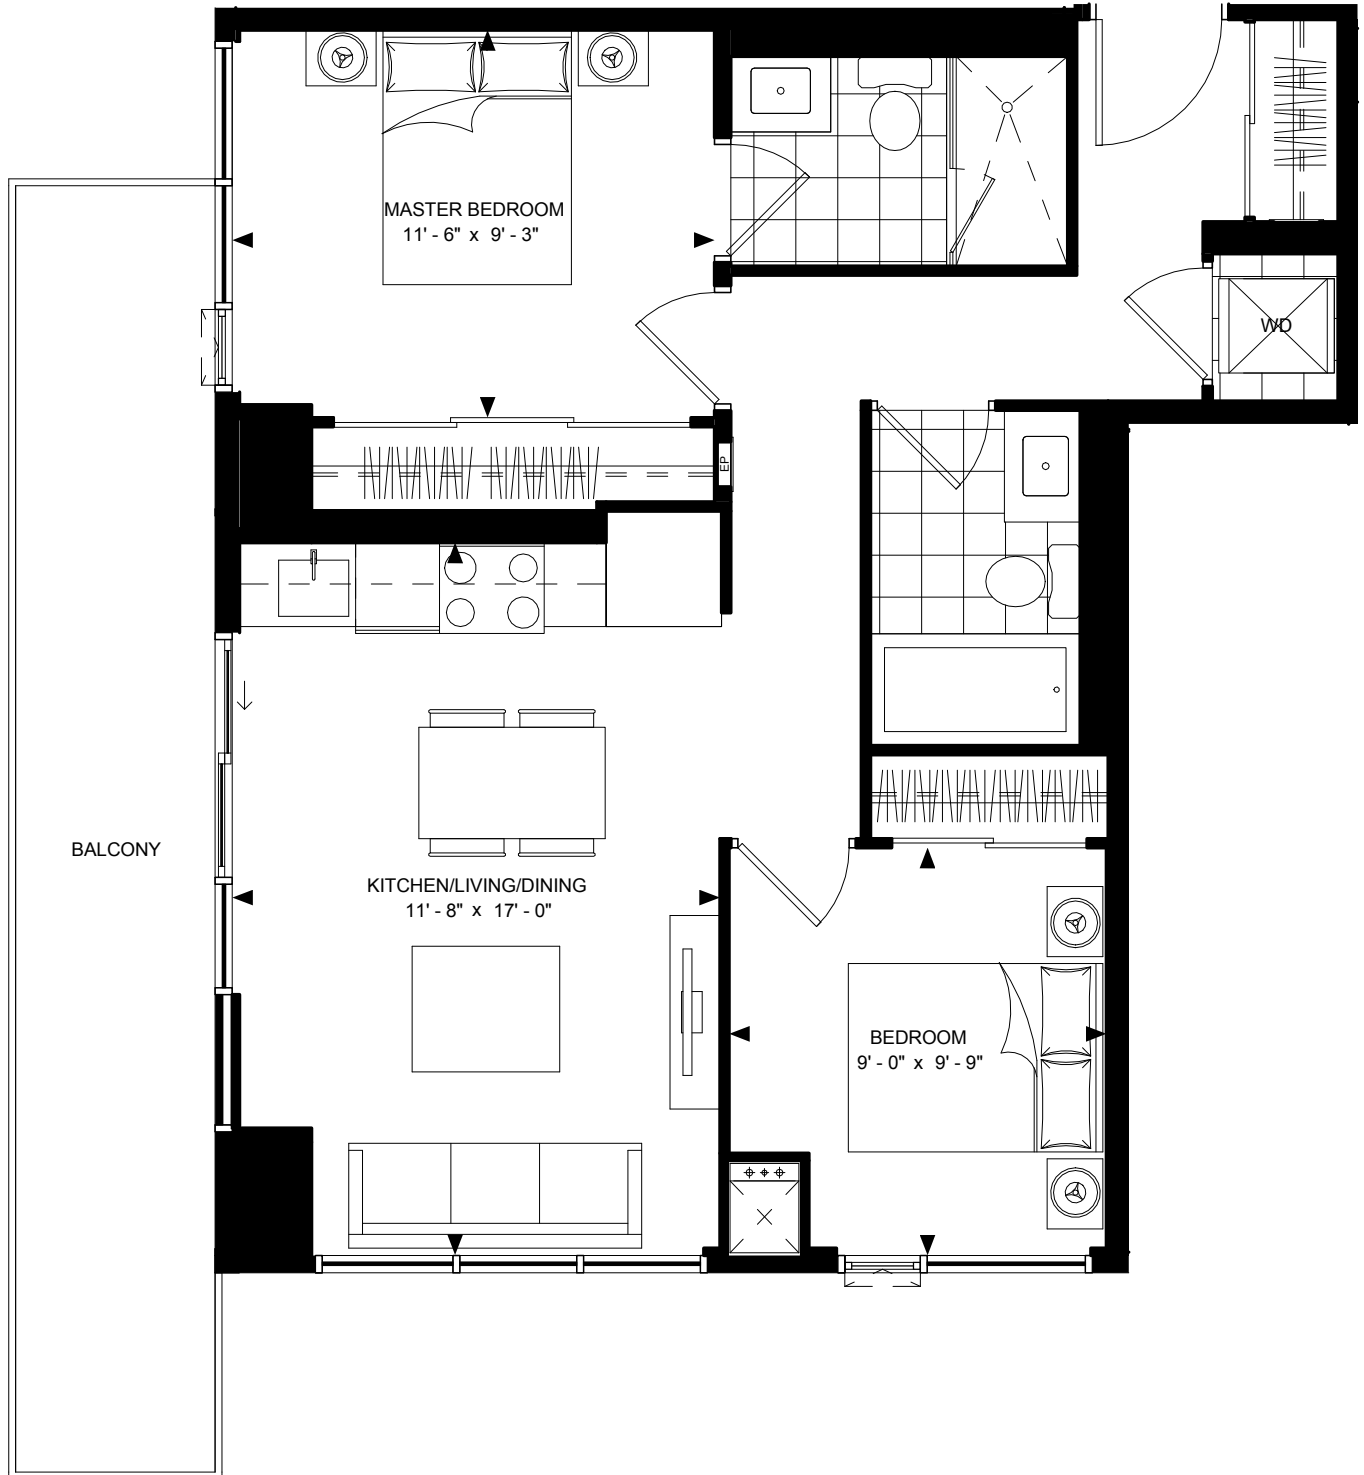

SUITE 2-A (UNIT 10)

710 sq.ft. – 2 Bedroom

WELLESLEY
STATION

PUREPLAZA.COM