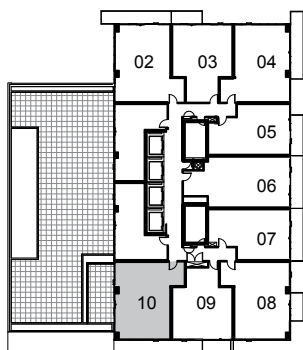

PLAZA[®]
pureplaza.com

SUITE 2-A1 (UNIT 10)

721 sq.ft. – 2 Bedroom

AT
WELLESLEY
STATION

PUREPLAZA.COM

Kambiz Farsian

Sales Representative

416.317.4438