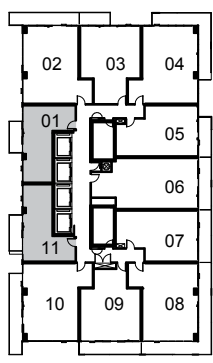

SUITE 1-A
462 sq.ft. – 1 Bedroom

PUREPLAZA.COM

LEVELS: 7-12

LEVEL: 40

All dimensions are approximate and subject to normal construction variances. Dimensions may exceed the useable floor area. Sizes and specifications subject to change without notice. Furniture is displayed for illustration purposes only and does not necessarily reflect the electrical plan for the suite. All balconies standard concrete finish. Suites are sold unfurnished. E.&O.E. May 2014.

SUITE 1D-C (BF)

610 sq.ft. – 1 Bedroom + Den

WELLESLEY
STATION

PUREPLAZA.COM

LEVELS: 3, 5

LEVEL: 6

LEVELS: 7-36

All dimensions are approximate and subject to normal construction variances. Dimensions may exceed the useable floor area. Sizes and specifications subject to change without notice. Furniture is displayed for illustration purposes only and does not necessarily reflect the electrical plan for the suite. All balconies standard concrete finish. Suites are sold unfurnished. E.&O.E. May 2014.

PLAZA[®]
pureplaza.com

SUITE 1D-A

582 sq.ft. – 1 Bedroom + Den

WELLESLEY
STATION

PUREPLAZA.COM

LEVEL: 3

LEVEL: 5

LEVEL: 6