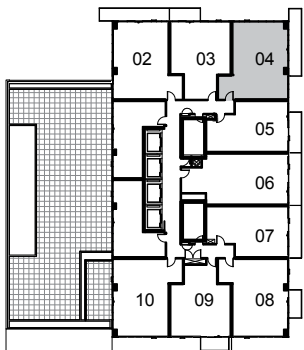

PLAZA[®]
pureplaza.com

SUITE 2-A (UNIT 02)

710 sq.ft. – 2 Bedroom

WELLESLEY
STATION

PUREPLAZA.COM

LEVEL: 6

LEVELS: 7-40

All dimensions are approximate and subject to normal construction variances. Dimensions may exceed the useable floor area. Sizes and specifications subject to change without notice. Furniture is displayed for illustration purposes only and does not necessarily reflect the electrical plan for the suite. All balconies standard concrete finish. Suites are sold unfurnished. E.&O.E. May 2014.

PLAZA[®]
pureplaza.com

SUITE 2-A (UNIT 04)

710 sq.ft. – 2 Bedroom

WELLESLEY
STATION

PUREPLAZA.COM

LEVELS: 3, 5

LEVEL: 6

LEVELS: 7-40