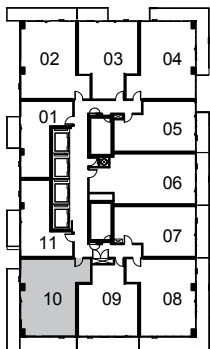

PLAZA[®]
pureplaza.com

SUITE 2-A (UNIT 08)

710 sq.ft. – 2 Bedroom

WELLESLEY
STATION

PUREPLAZA.COM

LEVEL: 6

LEVELS: 7-39

All dimensions are approximate and subject to normal construction variances. Dimensions may exceed the useable floor area. Sizes and specifications subject to change without notice. Furniture is displayed for illustration purposes only and does not necessarily reflect the electrical plan for the suite. All balconies standard concrete finish. Suites are sold unfurnished. E.&O.E. May 2014.

PLAZA®
pureplaza.com

SUITE 2-A (UNIT 10)

710 sq.ft. – 2 Bedroom

WELLESLEY
STATION

PUREPLAZA.COM

LEVELS: 7-39

All dimensions are approximate and subject to normal construction variances. Dimensions may exceed the useable floor area. Sizes and specifications subject to change without notice. Furniture is displayed for illustration purposes only and does not necessarily reflect the electrical plan for the suite. All balconies standard concrete finish. Suites are sold unfurnished. E.&O.E. May 2014.

PLAZA[®]
pureplaza.com

SUITE 2-A1 (UNIT 10)

721 sq.ft. – 2 Bedroom

AT
WELLESLEY
STATION

PUREPLAZA.COM

Kambiz Farsian

Sales Representative

416.317.4438