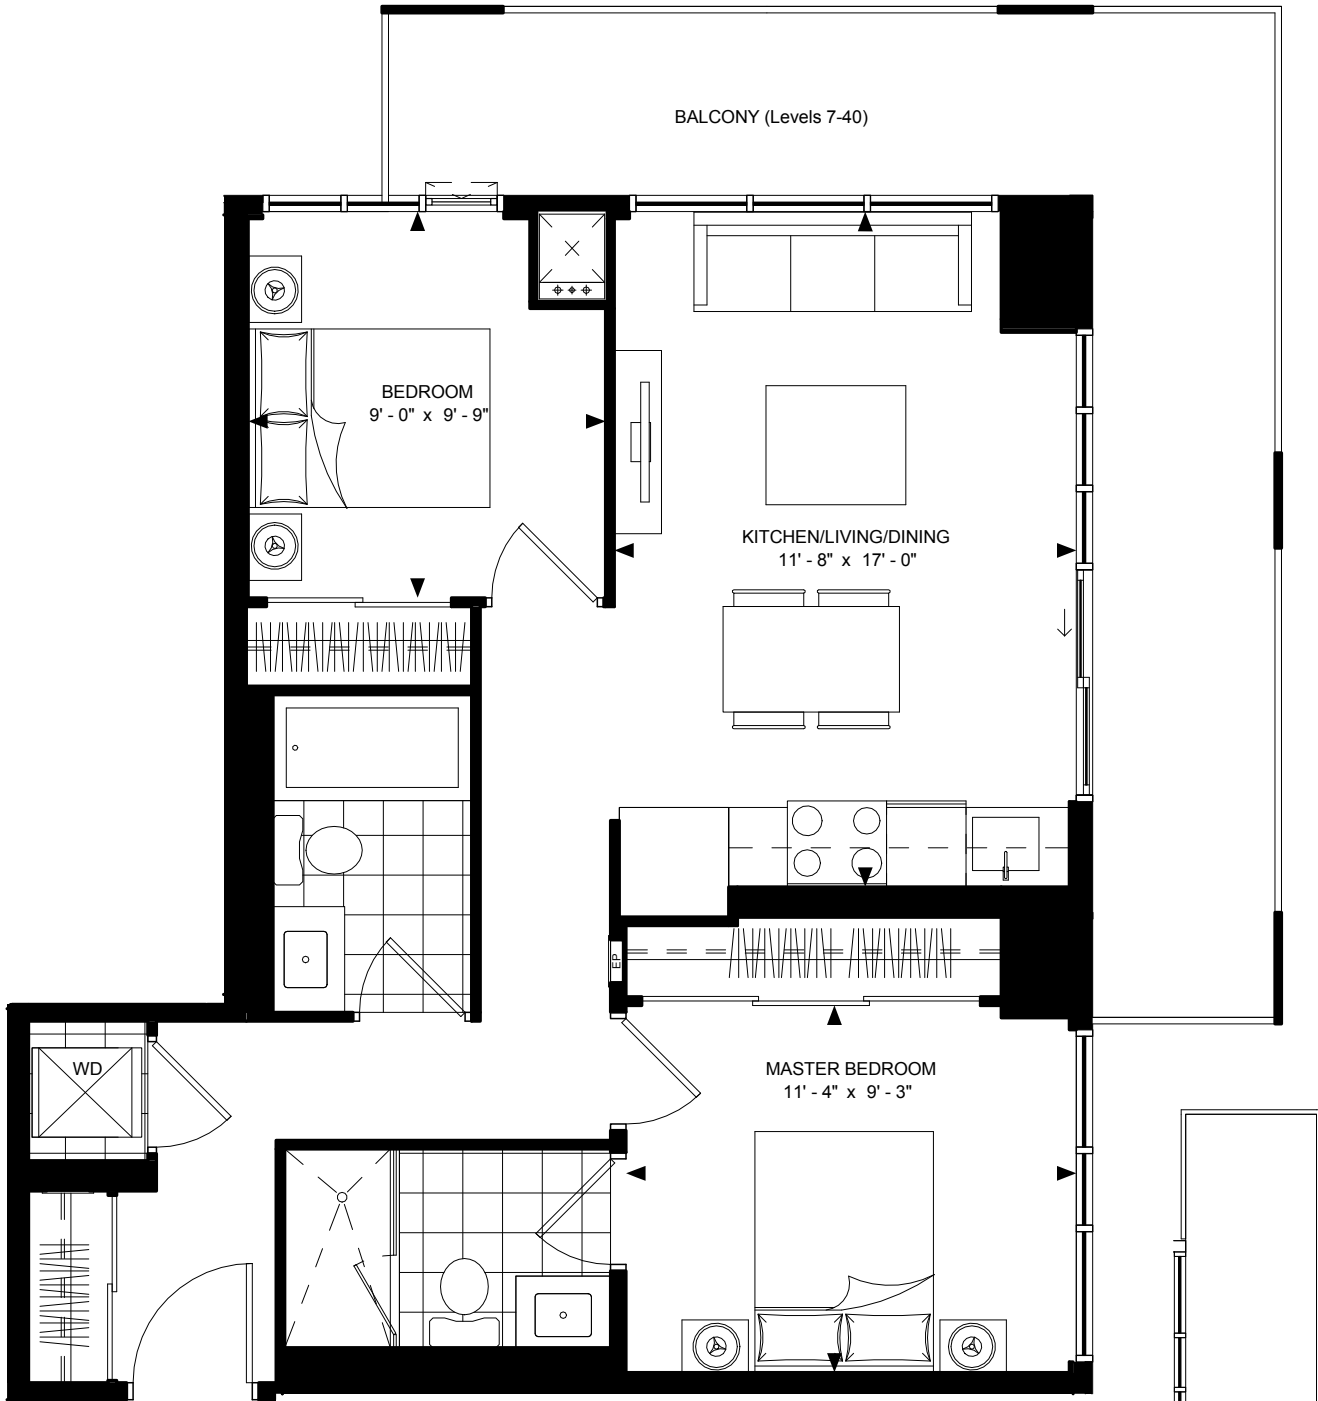

SUITE 1D-C (BF)

610 sq.ft. – 1 Bedroom + Den

WELLESLEY
STATION

PUREPLAZA.COM

LEVELS: 3, 5

LEVEL: 6

LEVELS: 7-36

All dimensions are approximate and subject to normal construction variances. Dimensions may exceed the useable floor area. Sizes and specifications subject to change without notice. Furniture is displayed for illustration purposes only and does not necessarily reflect the electrical plan for the suite. All balconies standard concrete finish. Suites are sold unfurnished. E.&O.E. May 2014.

PLAZA[®]
pureplaza.com

SUITE 1D-D

610 sq.ft. – 1 Bedroom + Den

AT
WELLESLEY
STATION

PUREPLAZA.COM

LEVELS: 37-40

All dimensions are approximate and subject to normal construction variances. Dimensions may exceed the useable floor area. Sizes and specifications subject to change without notice. Furniture is displayed for illustration purposes only and does not necessarily reflect the electrical plan for the suite. All balconies standard concrete finish. Suites are sold unfurnished. E.&O.E. May 2014.

PLAZA[®]
pureplaza.com

SUITE 2-A (UNIT 02)

710 sq.ft. – 2 Bedroom

WELLESLEY
STATION

PUREPLAZA.COM

LEVEL: 6

LEVELS: 7-40

All dimensions are approximate and subject to normal construction variances. Dimensions may exceed the useable floor area. Sizes and specifications subject to change without notice. Furniture is displayed for illustration purposes only and does not necessarily reflect the electrical plan for the suite. All balconies standard concrete finish. Suites are sold unfurnished. E.&O.E. May 2014.

PLAZA[®]
pureplaza.com

SUITE 2-A (UNIT 04)

710 sq.ft. – 2 Bedroom

WELLESLEY
STATION

PUREPLAZA.COM

LEVELS: 3, 5

LEVEL: 6

LEVELS: 7-40