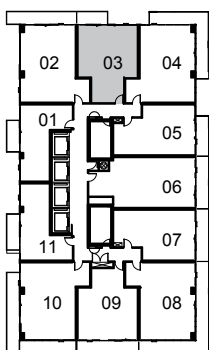

PLAZA®
pureplaza.com

SUITE 1D2-A

743 sq.ft. – 1 Bedroom + Den

WELLESLEY
STATION

PUREPLAZA.COM

LEVELS: 32-40

All dimensions are approximate and subject to normal construction variances. Dimensions may exceed the useable floor area. Sizes and specifications subject to change without notice. Furniture is displayed for illustration purposes only and does not necessarily reflect the electrical plan for the suite. All balconies standard concrete finish. Suites are sold unfurnished. E.&O.E. May 2014.

PLAZA[®]
pureplaza.com

SUITE 1D-D

610 sq.ft. – 1 Bedroom + Den

AT
WELLESLEY
STATION

PUREPLAZA.COM

LEVELS: 37-40

All dimensions are approximate and subject to normal construction variances. Dimensions may exceed the useable floor area. Sizes and specifications subject to change without notice. Furniture is displayed for illustration purposes only and does not necessarily reflect the electrical plan for the suite. All balconies standard concrete finish. Suites are sold unfurnished. E.&O.E. May 2014.

PLAZA[®]
pureplaza.com

SUITE 2-A (UNIT 02)

710 sq.ft. – 2 Bedroom

WELLESLEY
STATION

PUREPLAZA.COM

LEVEL: 6

LEVELS: 7-40

All dimensions are approximate and subject to normal construction variances. Dimensions may exceed the useable floor area. Sizes and specifications subject to change without notice. Furniture is displayed for illustration purposes only and does not necessarily reflect the electrical plan for the suite. All balconies standard concrete finish. Suites are sold unfurnished. E.&O.E. May 2014.