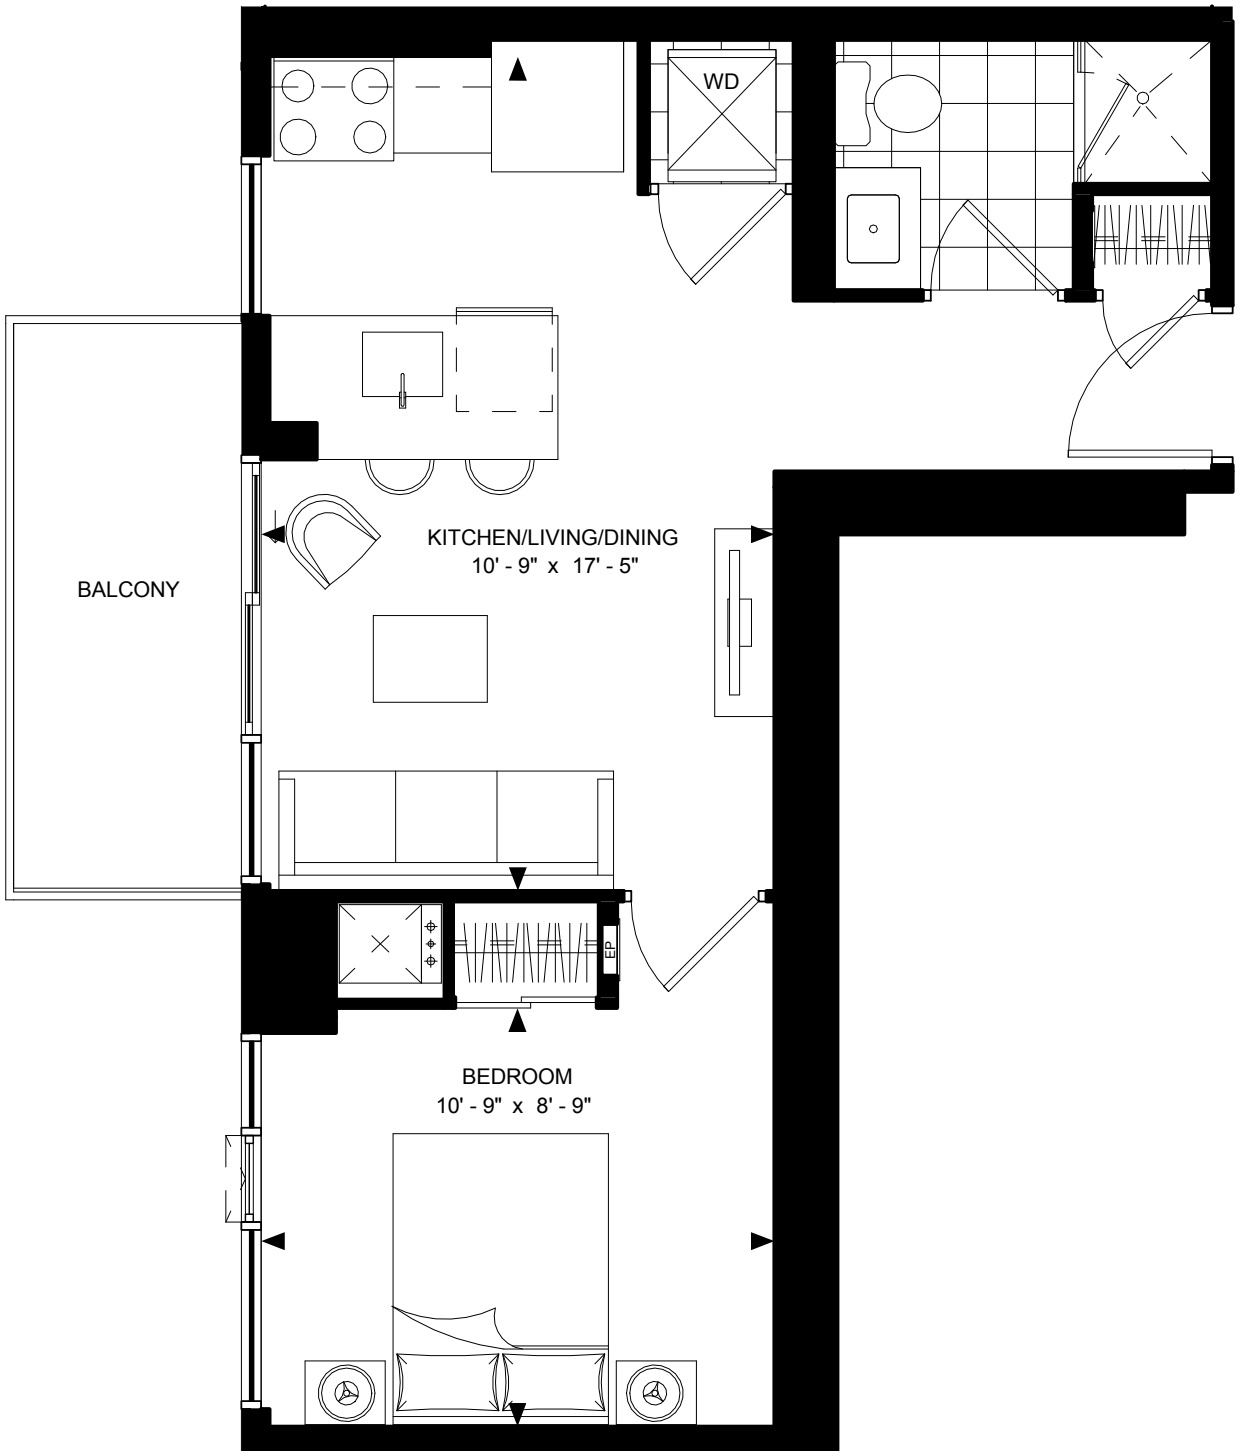

SUITE 1-A
462 sq.ft. – 1 Bedroom

PUREPLAZA.COM

LEVELS: 7-12

LEVEL: 40

All dimensions are approximate and subject to normal construction variances. Dimensions may exceed the useable floor area. Sizes and specifications subject to change without notice. Furniture is displayed for illustration purposes only and does not necessarily reflect the electrical plan for the suite. All balconies standard concrete finish. Suites are sold unfurnished. E.&O.E. May 2014.

SUITE 1D-C (BF)

610 sq.ft. – 1 Bedroom + Den

WELLESLEY
STATION

PUREPLAZA.COM

LEVELS: 3, 5

LEVEL: 6

LEVELS: 7-36

All dimensions are approximate and subject to normal construction variances. Dimensions may exceed the useable floor area. Sizes and specifications subject to change without notice. Furniture is displayed for illustration purposes only and does not necessarily reflect the electrical plan for the suite. All balconies standard concrete finish. Suites are sold unfurnished. E.&O.E. May 2014.

PLAZA[®]
pureplaza.com

SUITE 1D-A

582 sq.ft. – 1 Bedroom + Den

WELLESLEY
STATION

PUREPLAZA.COM

LEVEL: 3

LEVEL: 5

LEVEL: 6

PLAZA[®]
pureplaza.com

SUITE 1D2

743 sq.ft. – 1 Bedroom + Den

WELLESLEY
STATION

PUREPLAZA.COM

LEVEL: 3

LEVEL: 5

LEVEL: 6