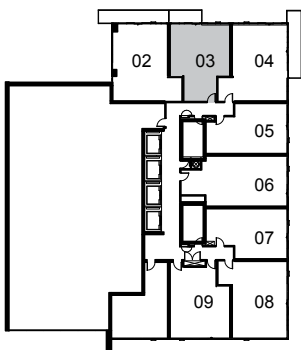

SUITE 1-A
462 sq.ft. – 1 Bedroom

PUREPLAZA.COM

LEVELS: 7-12

LEVEL: 40

All dimensions are approximate and subject to normal construction variances. Dimensions may exceed the useable floor area. Sizes and specifications subject to change without notice. Furniture is displayed for illustration purposes only and does not necessarily reflect the electrical plan for the suite. All balconies standard concrete finish. Suites are sold unfurnished. E.&O.E. May 2014.

SUITE 1D-C (BF)

610 sq.ft. – 1 Bedroom + Den

WELLESLEY
STATION

PUREPLAZA.COM

LEVELS: 3, 5

LEVEL: 6

LEVELS: 7-36

All dimensions are approximate and subject to normal construction variances. Dimensions may exceed the useable floor area. Sizes and specifications subject to change without notice. Furniture is displayed for illustration purposes only and does not necessarily reflect the electrical plan for the suite. All balconies standard concrete finish. Suites are sold unfurnished. E.&O.E. May 2014.

PLAZA[®]
pureplaza.com

SUITE 1D-A

582 sq.ft. – 1 Bedroom + Den

WELLESLEY
STATION

PUREPLAZA.COM

LEVEL: 3

LEVEL: 5

LEVEL: 6