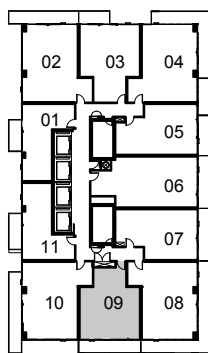

PLAZA[®]
pureplaza.com

SUITE 1D-B

589 sq.ft. – 1 Bedroom + Den

WELLESLEY
STATION

PUREPLAZA.COM

LEVEL: 6

LEVELS: 7-39

All dimensions are approximate and subject to normal construction variances. Dimensions may exceed the useable floor area. Sizes and specifications subject to change without notice. Furniture is displayed for illustration purposes only and does not necessarily reflect the electrical plan for the suite. All balconies standard concrete finish. Suites are sold unfurnished. E.&O.E. May 2014.

PLAZA®
pureplaza.com

SUITE 1D2-A

743 sq.ft. – 1 Bedroom + Den

WELLESLEY
STATION

PUREPLAZA.COM

LEVELS: 32-40

All dimensions are approximate and subject to normal construction variances. Dimensions may exceed the useable floor area. Sizes and specifications subject to change without notice. Furniture is displayed for illustration purposes only and does not necessarily reflect the electrical plan for the suite. All balconies standard concrete finish. Suites are sold unfurnished. E.&O.E. May 2014.