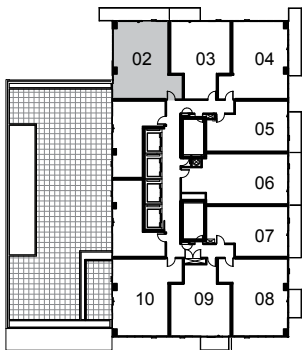

PLAZA[®]
pureplaza.com

SUITE 1D-D

610 sq.ft. – 1 Bedroom + Den

AT
WELLESLEY
STATION

PUREPLAZA.COM

LEVELS: 37-40

All dimensions are approximate and subject to normal construction variances. Dimensions may exceed the useable floor area. Sizes and specifications subject to change without notice. Furniture is displayed for illustration purposes only and does not necessarily reflect the electrical plan for the suite. All balconies standard concrete finish. Suites are sold unfurnished. E.&O.E. May 2014.

PLAZA[®]
pureplaza.com

SUITE 2-A (UNIT 02)

710 sq.ft. – 2 Bedroom

WELLESLEY
STATION

PUREPLAZA.COM

LEVEL: 6

LEVELS: 7-40

All dimensions are approximate and subject to normal construction variances. Dimensions may exceed the useable floor area. Sizes and specifications subject to change without notice. Furniture is displayed for illustration purposes only and does not necessarily reflect the electrical plan for the suite. All balconies standard concrete finish. Suites are sold unfurnished. E.&O.E. May 2014.