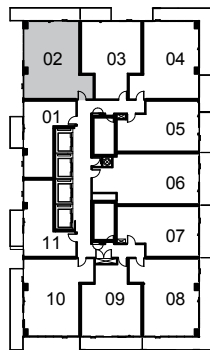

PLAZA[®]
pureplaza.com

SUITE 1D-D

610 sq.ft. – 1 Bedroom + Den

AT
WELLESLEY
STATION

PUREPLAZA.COM

LEVELS: 37-40

All dimensions are approximate and subject to normal construction variances. Dimensions may exceed the useable floor area. Sizes and specifications subject to change without notice. Furniture is displayed for illustration purposes only and does not necessarily reflect the electrical plan for the suite. All balconies standard concrete finish. Suites are sold unfurnished. E.&O.E. May 2014.

PLAZA[®]
pureplaza.com

SUITE 2-A (UNIT 02)

710 sq.ft. – 2 Bedroom

WELLESLEY
STATION

PUREPLAZA.COM

LEVEL: 6

LEVELS: 7-40

All dimensions are approximate and subject to normal construction variances. Dimensions may exceed the useable floor area. Sizes and specifications subject to change without notice. Furniture is displayed for illustration purposes only and does not necessarily reflect the electrical plan for the suite. All balconies standard concrete finish. Suites are sold unfurnished. E.&O.E. May 2014.

PLAZA[®]
pureplaza.com

SUITE 2-A (UNIT 04)

710 sq.ft. – 2 Bedroom

WELLESLEY
STATION

PUREPLAZA.COM

LEVELS: 3, 5

LEVEL: 6

LEVELS: 7-40