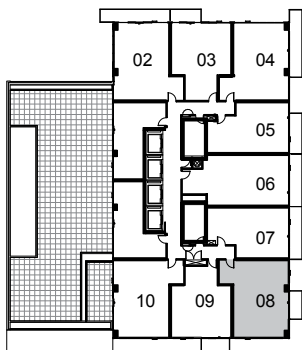

PLAZA[®]
pureplaza.com

SUITE 2-A (UNIT 08)

710 sq.ft. – 2 Bedroom

WELLESLEY
STATION

PUREPLAZA.COM

LEVEL: 6

LEVELS: 7-39

All dimensions are approximate and subject to normal construction variances. Dimensions may exceed the useable floor area. Sizes and specifications subject to change without notice. Furniture is displayed for illustration purposes only and does not necessarily reflect the electrical plan for the suite. All balconies standard concrete finish. Suites are sold unfurnished. E.&O.E. May 2014.