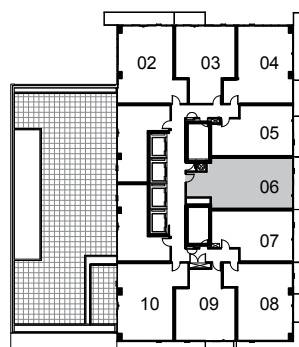

PLAZA[®]
pureplaza.com

SUITE 1D2

743 sq.ft. – 1 Bedroom + Den

WELLESLEY
STATION

PUREPLAZA.COM

LEVEL: 3

LEVEL: 5

LEVEL: 6

LEVELS: 7-31

All dimensions are approximate and subject to normal construction variances. Dimensions may exceed the useable floor area. Sizes and specifications subject to change without notice. Furniture is displayed for illustration purposes only and does not necessarily reflect the electrical plan for the suite. All balconies standard concrete finish. Suites are sold unfurnished. E.&O.E. May 2014.

PLAZA[®]
pureplaza.com

SUITE 1D-B

589 sq.ft. – 1 Bedroom + Den

WELLESLEY
STATION

PUREPLAZA.COM

LEVEL: 6

LEVELS: 7-39

All dimensions are approximate and subject to normal construction variances. Dimensions may exceed the useable floor area. Sizes and specifications subject to change without notice. Furniture is displayed for illustration purposes only and does not necessarily reflect the electrical plan for the suite. All balconies standard concrete finish. Suites are sold unfurnished. E.&O.E. May 2014.