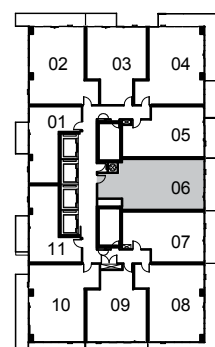

PLAZA[®]
pureplaza.com

SUITE 1D-A

582 sq.ft. – 1 Bedroom + Den

WELLESLEY
STATION

PUREPLAZA.COM

LEVEL: 3

LEVEL: 5

LEVEL: 6

PLAZA[®]
pureplaza.com

SUITE 1D2

743 sq.ft. – 1 Bedroom + Den

WELLESLEY
STATION

PUREPLAZA.COM

LEVEL: 3

LEVEL: 5

LEVEL: 6

LEVELS: 7-31

All dimensions are approximate and subject to normal construction variances. Dimensions may exceed the useable floor area. Sizes and specifications subject to change without notice. Furniture is displayed for illustration purposes only and does not necessarily reflect the electrical plan for the suite. All balconies standard concrete finish. Suites are sold unfurnished. E.&O.E. May 2014.

PLAZA[®]
pureplaza.com

SUITE 1D-B

589 sq.ft. – 1 Bedroom + Den

WELLESLEY
STATION

PUREPLAZA.COM

LEVEL: 6

LEVELS: 7-39

All dimensions are approximate and subject to normal construction variances. Dimensions may exceed the useable floor area. Sizes and specifications subject to change without notice. Furniture is displayed for illustration purposes only and does not necessarily reflect the electrical plan for the suite. All balconies standard concrete finish. Suites are sold unfurnished. E.&O.E. May 2014.