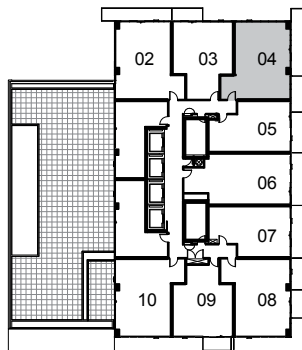

PLAZA[®]
pureplaza.com

SUITE 2-A (UNIT 02)

710 sq.ft. – 2 Bedroom

WELLESLEY
STATION

PUREPLAZA.COM

LEVEL: 6

LEVELS: 7-40

All dimensions are approximate and subject to normal construction variances. Dimensions may exceed the useable floor area. Sizes and specifications subject to change without notice. Furniture is displayed for illustration purposes only and does not necessarily reflect the electrical plan for the suite. All balconies standard concrete finish. Suites are sold unfurnished. E.&O.E. May 2014.

PLAZA[®]
pureplaza.com

SUITE 2-A (UNIT 04)

710 sq.ft. – 2 Bedroom

WELLESLEY
STATION

PUREPLAZA.COM

LEVELS: 3, 5

LEVEL: 6

LEVELS: 7-40