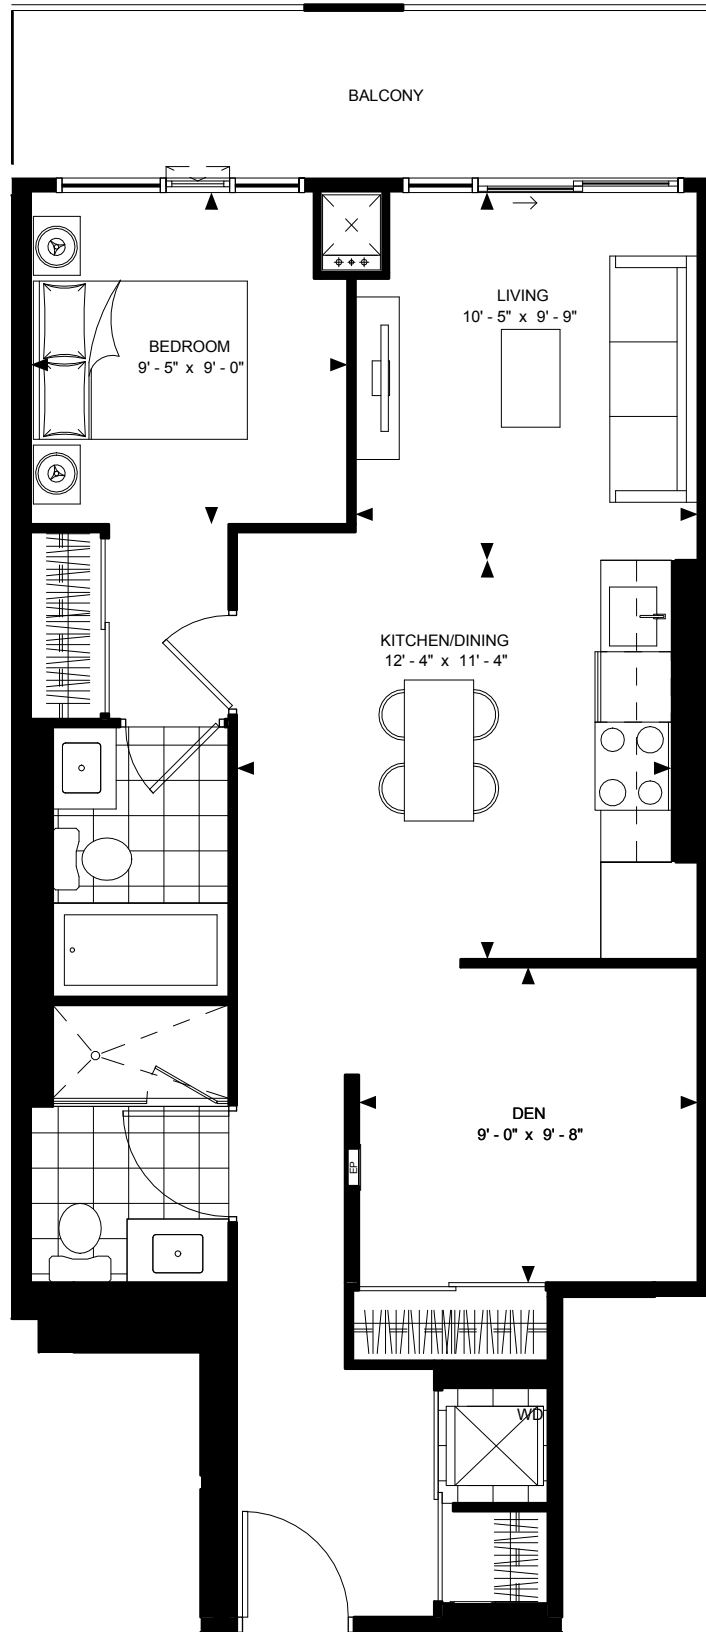

SUITE 1D-C (BF)

610 sq.ft. – 1 Bedroom + Den

WELLESLEY
STATION

PUREPLAZA.COM

LEVELS: 3, 5

LEVEL: 6

LEVELS: 7-36

All dimensions are approximate and subject to normal construction variances. Dimensions may exceed the useable floor area. Sizes and specifications subject to change without notice. Furniture is displayed for illustration purposes only and does not necessarily reflect the electrical plan for the suite. All balconies standard concrete finish. Suites are sold unfurnished. E.&O.E. May 2014.

PLAZA[®]
pureplaza.com

SUITE 1D2

743 sq.ft. – 1 Bedroom + Den

WELLESLEY
STATION

PUREPLAZA.COM

LEVEL: 3

LEVEL: 5

LEVEL: 6

PLAZA[®]
pureplaza.com

SUITE 1D-B

589 sq.ft. – 1 Bedroom + Den

WELLESLEY
STATION

PUREPLAZA.COM

LEVEL: 6

LEVELS: 7-39

All dimensions are approximate and subject to normal construction variances. Dimensions may exceed the useable floor area. Sizes and specifications subject to change without notice. Furniture is displayed for illustration purposes only and does not necessarily reflect the electrical plan for the suite. All balconies standard concrete finish. Suites are sold unfurnished. E.&O.E. May 2014.

PLAZA®
pureplaza.com

SUITE 1D2-A

743 sq.ft. – 1 Bedroom + Den

WELLESLEY
STATION

PUREPLAZA.COM

LEVELS: 32-40

All dimensions are approximate and subject to normal construction variances. Dimensions may exceed the useable floor area. Sizes and specifications subject to change without notice. Furniture is displayed for illustration purposes only and does not necessarily reflect the electrical plan for the suite. All balconies standard concrete finish. Suites are sold unfurnished. E.&O.E. May 2014.