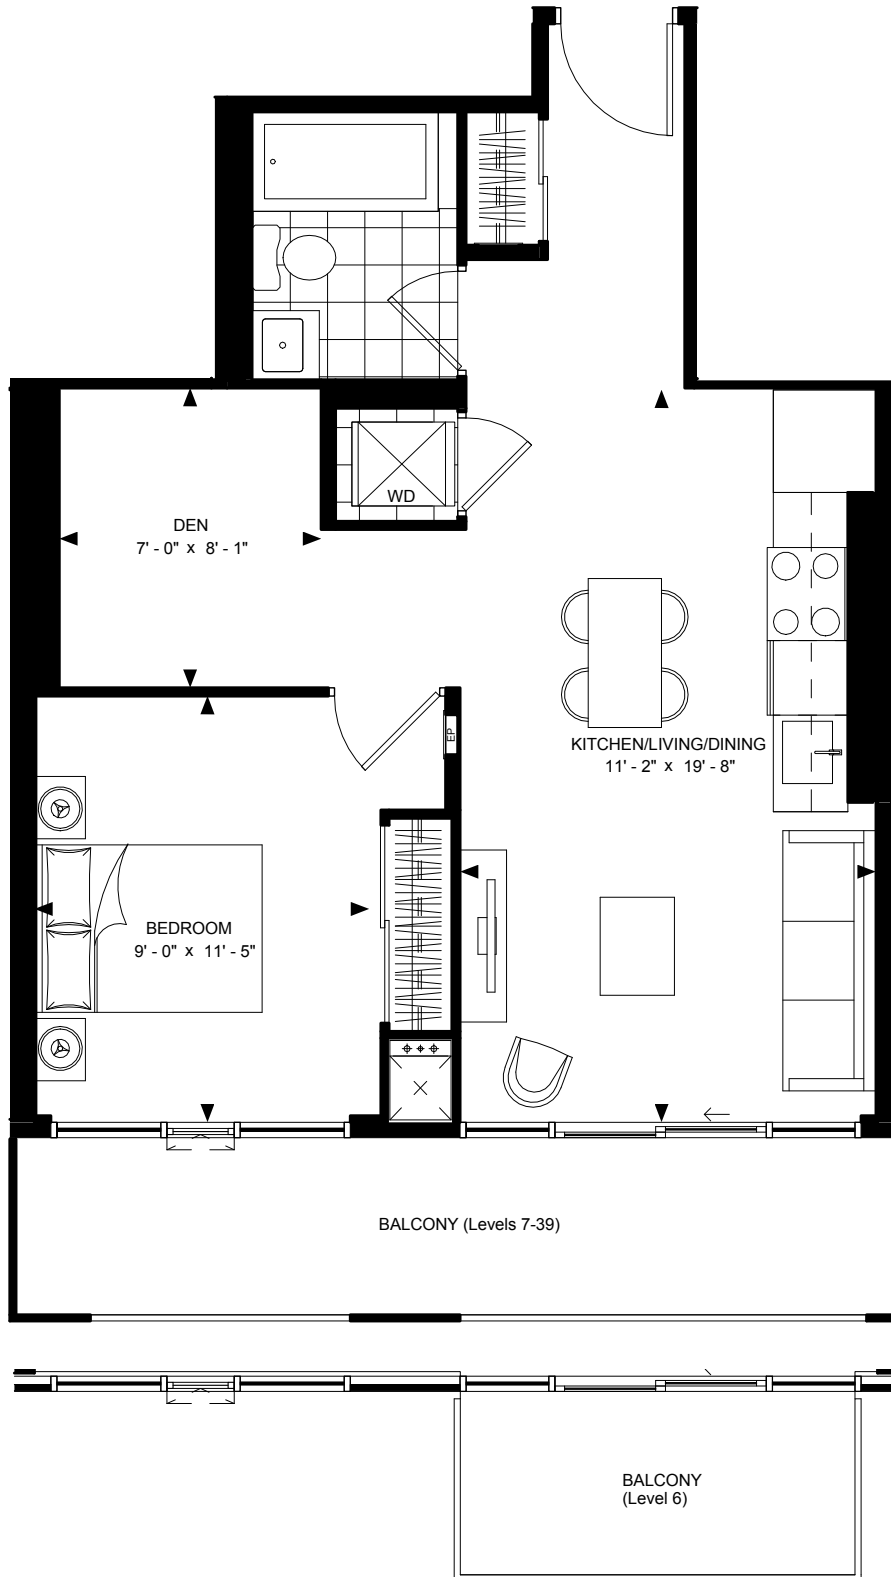

SUITE 1D-C (BF)

610 sq.ft. – 1 Bedroom + Den

WELLESLEY
STATION

PUREPLAZA.COM

LEVELS: 3, 5

LEVEL: 6

LEVELS: 7-36

All dimensions are approximate and subject to normal construction variances. Dimensions may exceed the useable floor area. Sizes and specifications subject to change without notice. Furniture is displayed for illustration purposes only and does not necessarily reflect the electrical plan for the suite. All balconies standard concrete finish. Suites are sold unfurnished. E.&O.E. May 2014.

PLAZA[®]
pureplaza.com

SUITE 1D2

743 sq.ft. – 1 Bedroom + Den

WELLESLEY
STATION

PUREPLAZA.COM

LEVEL: 3

LEVEL: 5

LEVEL: 6

LEVELS: 7-31

All dimensions are approximate and subject to normal construction variances. Dimensions may exceed the useable floor area. Sizes and specifications subject to change without notice. Furniture is displayed for illustration purposes only and does not necessarily reflect the electrical plan for the suite. All balconies standard concrete finish. Suites are sold unfurnished. E.&O.E. May 2014.

PLAZA[®]
pureplaza.com

SUITE 1D-B

589 sq.ft. – 1 Bedroom + Den

WELLESLEY
STATION

PUREPLAZA.COM

LEVEL: 6

LEVELS: 7-39

All dimensions are approximate and subject to normal construction variances. Dimensions may exceed the useable floor area. Sizes and specifications subject to change without notice. Furniture is displayed for illustration purposes only and does not necessarily reflect the electrical plan for the suite. All balconies standard concrete finish. Suites are sold unfurnished. E.&O.E. May 2014.