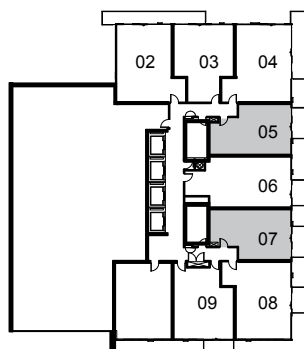

SUITE 1-A
462 sq.ft. – 1 Bedroom

PUREPLAZA.COM

LEVELS: 7-12

LEVEL: 40

All dimensions are approximate and subject to normal construction variances. Dimensions may exceed the useable floor area. Sizes and specifications subject to change without notice. Furniture is displayed for illustration purposes only and does not necessarily reflect the electrical plan for the suite. All balconies standard concrete finish. Suites are sold unfurnished. E.&O.E. May 2014.

SUITE 1D-C (BF)

610 sq.ft. – 1 Bedroom + Den

WELLESLEY
STATION

PUREPLAZA.COM

LEVELS: 3, 5

LEVEL: 6

LEVELS: 7-36

All dimensions are approximate and subject to normal construction variances. Dimensions may exceed the useable floor area. Sizes and specifications subject to change without notice. Furniture is displayed for illustration purposes only and does not necessarily reflect the electrical plan for the suite. All balconies standard concrete finish. Suites are sold unfurnished. E.&O.E. May 2014.

PLAZA[®]
pureplaza.com

SUITE 1D-A

582 sq.ft. – 1 Bedroom + Den

WELLESLEY
STATION

PUREPLAZA.COM

LEVEL: 3

LEVEL: 5

LEVEL: 6

PLAZA[®]
pureplaza.com

SUITE 1D2

743 sq.ft. – 1 Bedroom + Den

WELLESLEY
STATION

PUREPLAZA.COM

LEVEL: 3

LEVEL: 5

LEVEL: 6