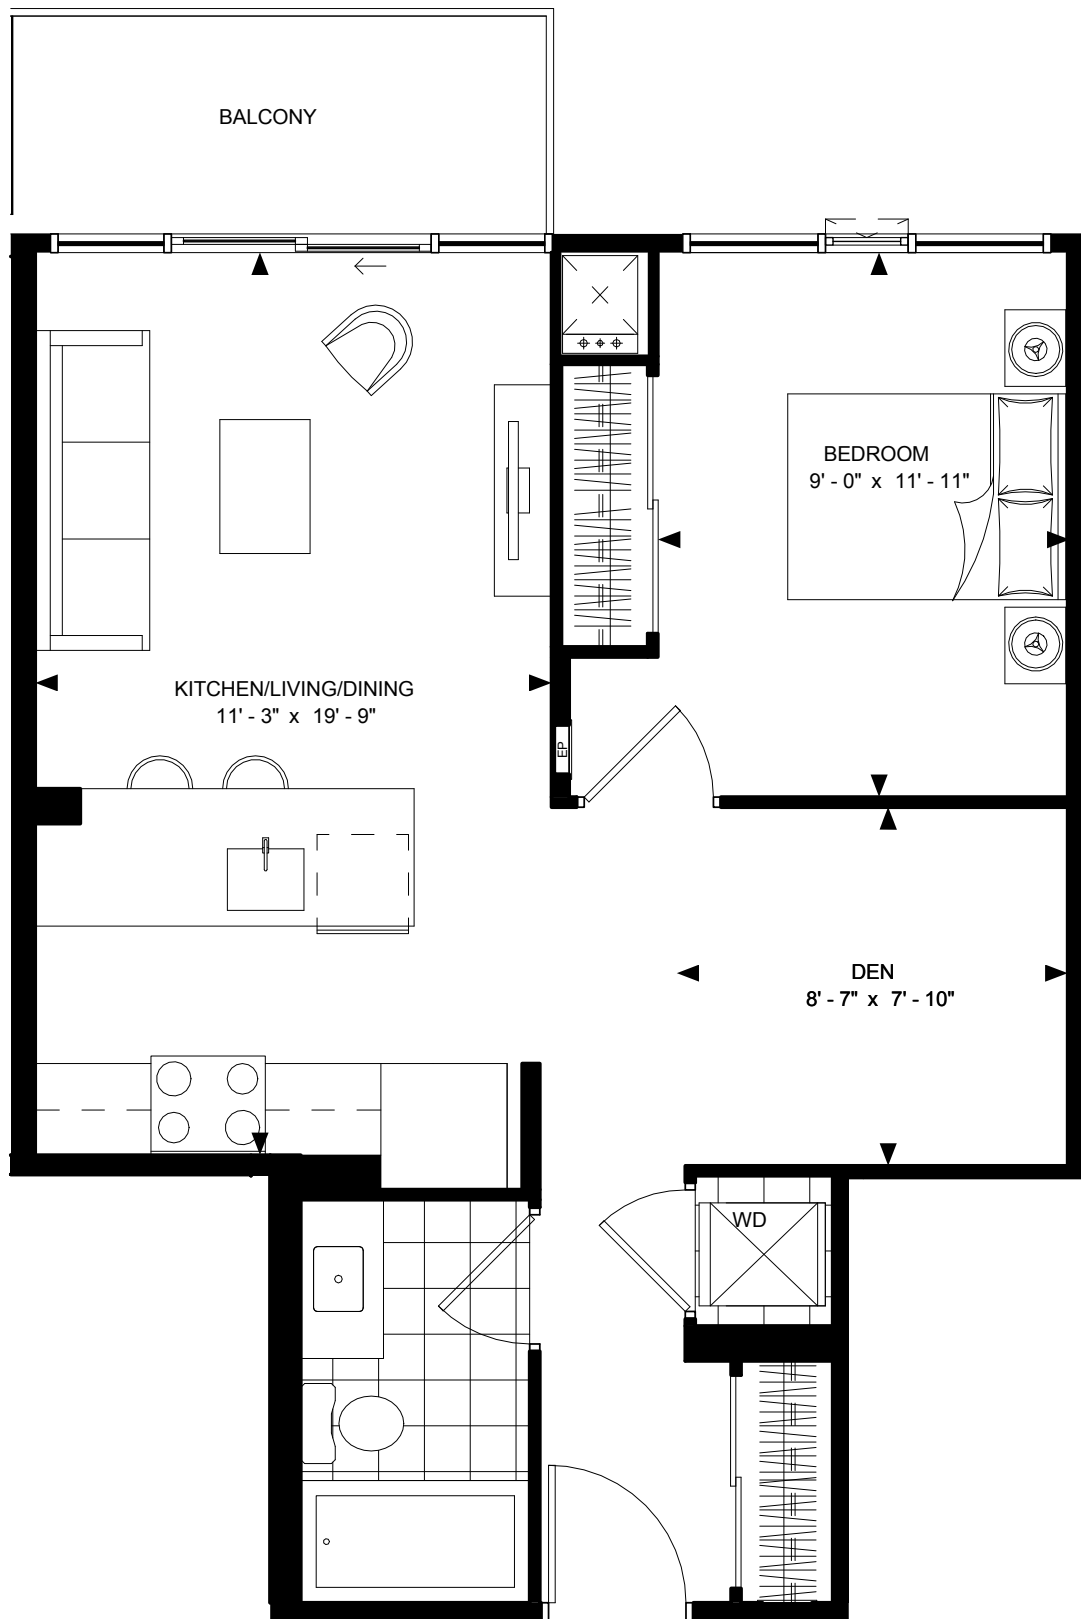

PLAZA[®]
pureplaza.com

SUITE 1D-B

589 sq.ft. – 1 Bedroom + Den

WELLESLEY
STATION

PUREPLAZA.COM

LEVEL: 6

LEVELS: 7-39

All dimensions are approximate and subject to normal construction variances. Dimensions may exceed the useable floor area. Sizes and specifications subject to change without notice. Furniture is displayed for illustration purposes only and does not necessarily reflect the electrical plan for the suite. All balconies standard concrete finish. Suites are sold unfurnished. E.&O.E. May 2014.

PLAZA®
pureplaza.com

SUITE 1D2-A

743 sq.ft. – 1 Bedroom + Den

WELLESLEY
STATION

PUREPLAZA.COM

LEVELS: 32-40

All dimensions are approximate and subject to normal construction variances. Dimensions may exceed the useable floor area. Sizes and specifications subject to change without notice. Furniture is displayed for illustration purposes only and does not necessarily reflect the electrical plan for the suite. All balconies standard concrete finish. Suites are sold unfurnished. E.&O.E. May 2014.

PLAZA[®]
pureplaza.com

SUITE 1D-D

610 sq.ft. – 1 Bedroom + Den

AT
WELLESLEY
STATION

PUREPLAZA.COM

LEVELS: 37-40

All dimensions are approximate and subject to normal construction variances. Dimensions may exceed the useable floor area. Sizes and specifications subject to change without notice. Furniture is displayed for illustration purposes only and does not necessarily reflect the electrical plan for the suite. All balconies standard concrete finish. Suites are sold unfurnished. E.&O.E. May 2014.