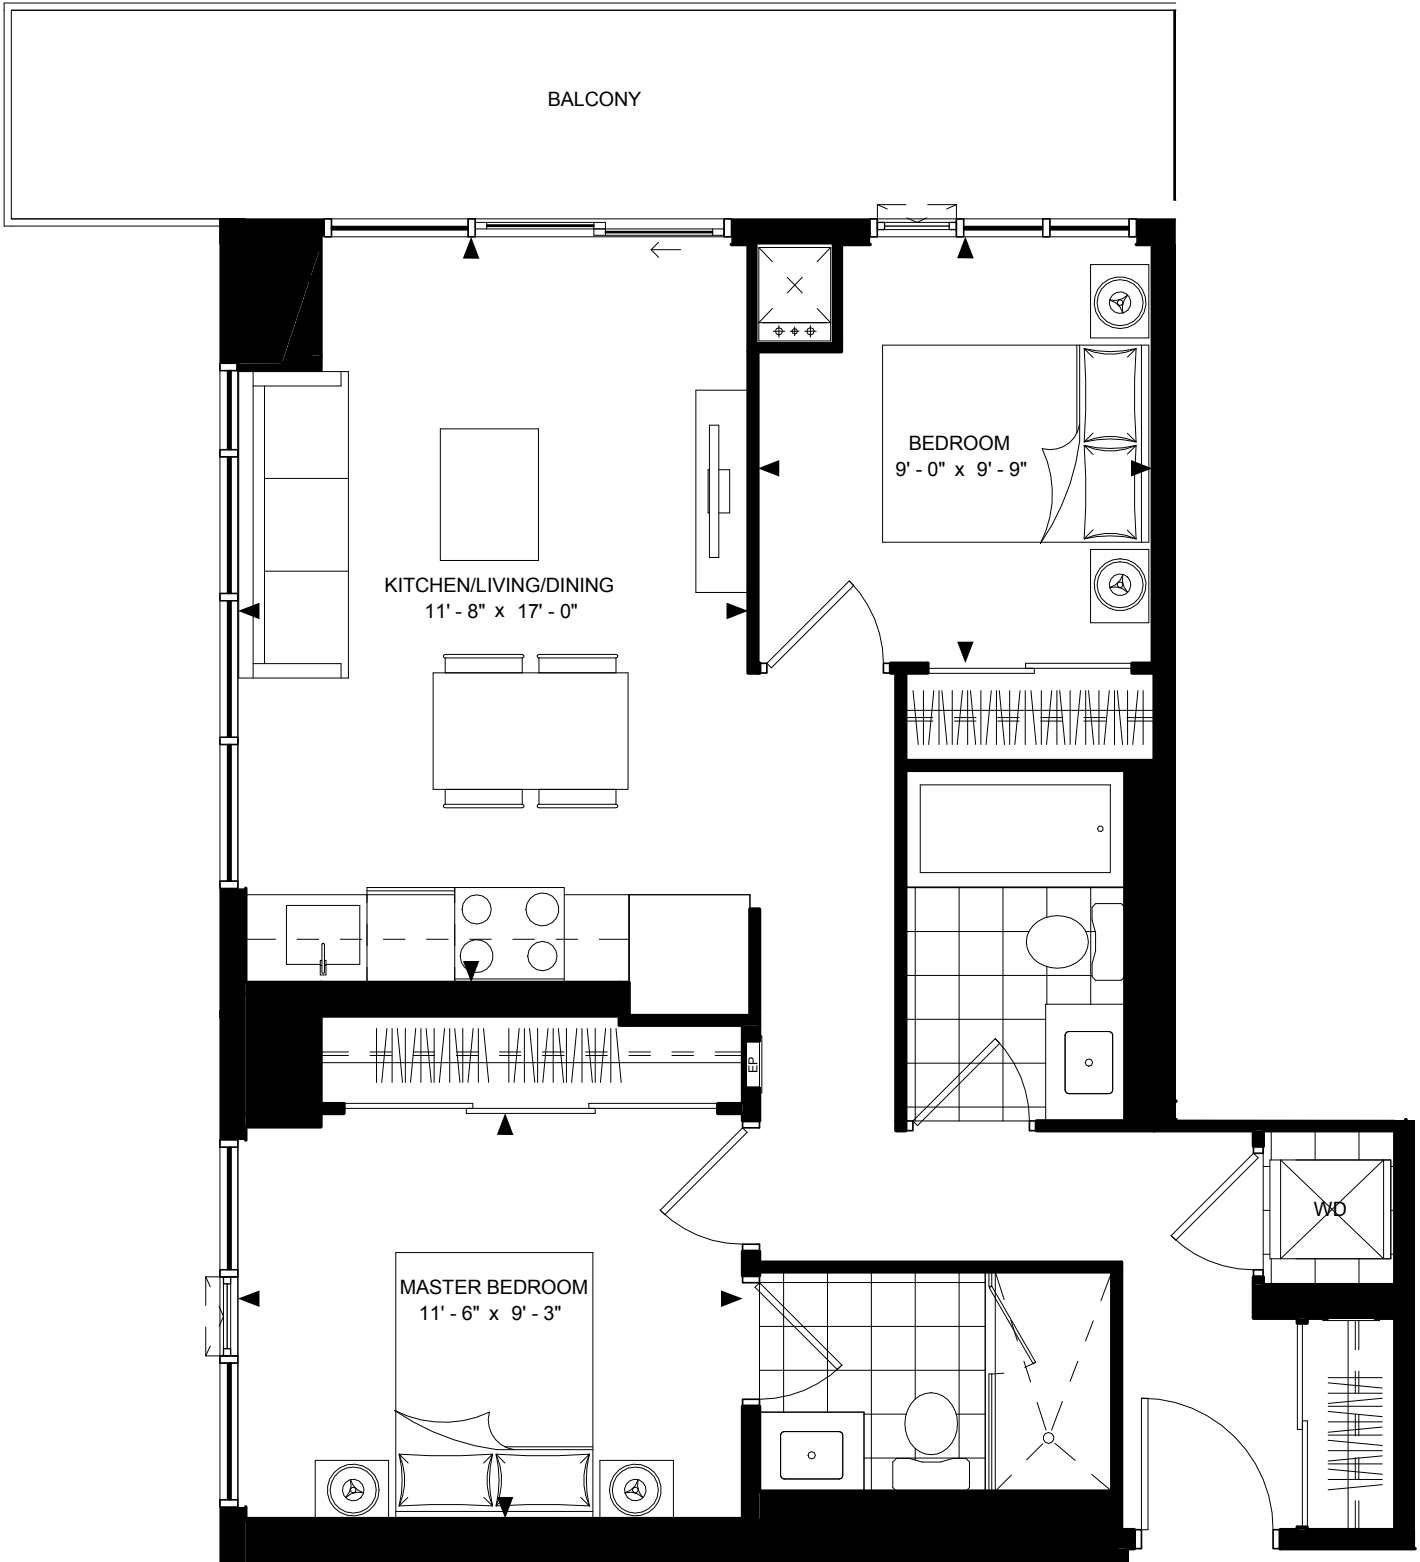

PLAZA®
pureplaza.com

SUITE 1D2-A

743 sq.ft. – 1 Bedroom + Den

WELLESLEY
STATION

PUREPLAZA.COM

LEVELS: 32-40

All dimensions are approximate and subject to normal construction variances. Dimensions may exceed the useable floor area. Sizes and specifications subject to change without notice. Furniture is displayed for illustration purposes only and does not necessarily reflect the electrical plan for the suite. All balconies standard concrete finish. Suites are sold unfurnished. E.&O.E. May 2014.

PLAZA[®]
pureplaza.com

SUITE 1D-D

610 sq.ft. – 1 Bedroom + Den

AT
WELLESLEY
STATION

PUREPLAZA.COM

LEVELS: 37-40

All dimensions are approximate and subject to normal construction variances. Dimensions may exceed the useable floor area. Sizes and specifications subject to change without notice. Furniture is displayed for illustration purposes only and does not necessarily reflect the electrical plan for the suite. All balconies standard concrete finish. Suites are sold unfurnished. E.&O.E. May 2014.

PLAZA[®]
pureplaza.com

SUITE 2-A (UNIT 02)

710 sq.ft. – 2 Bedroom

WELLESLEY
STATION

PUREPLAZA.COM

LEVEL: 6

LEVELS: 7-40

All dimensions are approximate and subject to normal construction variances. Dimensions may exceed the useable floor area. Sizes and specifications subject to change without notice. Furniture is displayed for illustration purposes only and does not necessarily reflect the electrical plan for the suite. All balconies standard concrete finish. Suites are sold unfurnished. E.&O.E. May 2014.