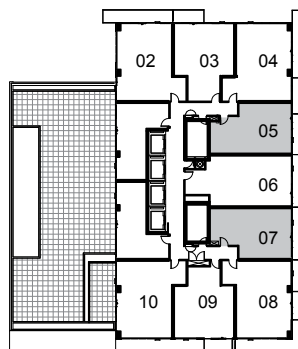

SUITE 1D-C (BF)

610 sq.ft. – 1 Bedroom + Den

WELLESLEY
STATION

PUREPLAZA.COM

LEVELS: 3, 5

LEVEL: 6

LEVELS: 7-36

All dimensions are approximate and subject to normal construction variances. Dimensions may exceed the useable floor area. Sizes and specifications subject to change without notice. Furniture is displayed for illustration purposes only and does not necessarily reflect the electrical plan for the suite. All balconies standard concrete finish. Suites are sold unfurnished. E.&O.E. May 2014.

PLAZA[®]
pureplaza.com

SUITE 1D-A

582 sq.ft. – 1 Bedroom + Den

WELLESLEY
STATION

PUREPLAZA.COM

LEVEL: 3

LEVEL: 5

LEVEL: 6

LEVELS: 7-40

All dimensions are approximate and subject to normal construction variances. Dimensions may exceed the useable floor area. Sizes and specifications subject to change without notice. Furniture is displayed for illustration purposes only and does not necessarily reflect the electrical plan for the suite. All balconies standard concrete finish. Suites are sold unfurnished. E.&O.E. May 2014.

PLAZA[®]
pureplaza.com

SUITE 1D2

743 sq.ft. – 1 Bedroom + Den

WELLESLEY
STATION

PUREPLAZA.COM

LEVEL: 3

LEVEL: 5

LEVEL: 6