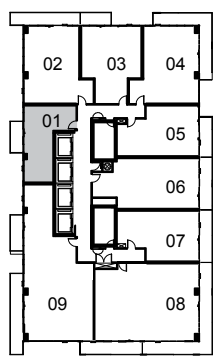

SUITE 1-A
462 sq.ft. – 1 Bedroom

PUREPLAZA.COM

LEVELS: 7-12

LEVEL: 40

All dimensions are approximate and subject to normal construction variances. Dimensions may exceed the useable floor area. Sizes and specifications subject to change without notice. Furniture is displayed for illustration purposes only and does not necessarily reflect the electrical plan for the suite. All balconies standard concrete finish. Suites are sold unfurnished. E.&O.E. May 2014.

SUITE 1D-C (BF)

610 sq.ft. – 1 Bedroom + Den

WELLESLEY
STATION

PUREPLAZA.COM

LEVELS: 3, 5

LEVEL: 6

LEVELS: 7-36

All dimensions are approximate and subject to normal construction variances. Dimensions may exceed the useable floor area. Sizes and specifications subject to change without notice. Furniture is displayed for illustration purposes only and does not necessarily reflect the electrical plan for the suite. All balconies standard concrete finish. Suites are sold unfurnished. E.&O.E. May 2014.

PLAZA[®]
pureplaza.com

SUITE 1D-A

582 sq.ft. – 1 Bedroom + Den

WELLESLEY
STATION

PUREPLAZA.COM

LEVEL: 3

LEVEL: 5

LEVEL: 6