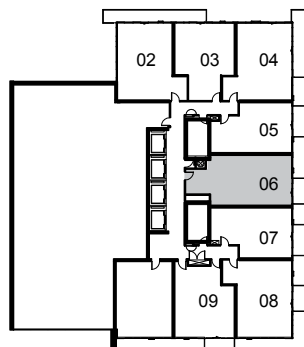

PLAZA[®]
pureplaza.com

SUITE 1D2

743 sq.ft. – 1 Bedroom + Den

WELLESLEY
STATION

PUREPLAZA.COM

LEVEL: 3

LEVEL: 5

LEVEL: 6

PLAZA[®]
pureplaza.com

SUITE 1D-B

589 sq.ft. – 1 Bedroom + Den

WELLESLEY
STATION

PUREPLAZA.COM

LEVEL: 6

LEVELS: 7-39

All dimensions are approximate and subject to normal construction variances. Dimensions may exceed the useable floor area. Sizes and specifications subject to change without notice. Furniture is displayed for illustration purposes only and does not necessarily reflect the electrical plan for the suite. All balconies standard concrete finish. Suites are sold unfurnished. E.&O.E. May 2014.