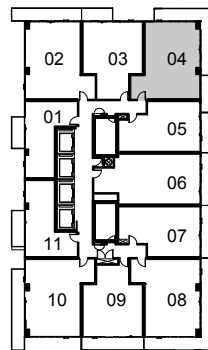

PLAZA[®]
pureplaza.com

SUITE 2-A (UNIT 02)

710 sq.ft. – 2 Bedroom

WELLESLEY
STATION

PUREPLAZA.COM

LEVEL: 6

LEVELS: 7-40

All dimensions are approximate and subject to normal construction variances. Dimensions may exceed the useable floor area. Sizes and specifications subject to change without notice. Furniture is displayed for illustration purposes only and does not necessarily reflect the electrical plan for the suite. All balconies standard concrete finish. Suites are sold unfurnished. E.&O.E. May 2014.

PLAZA[®]
pureplaza.com

SUITE 2-A (UNIT 04)

710 sq.ft. – 2 Bedroom

WELLESLEY
STATION

PUREPLAZA.COM

LEVELS: 3, 5

LEVEL: 6

LEVELS: 7-40