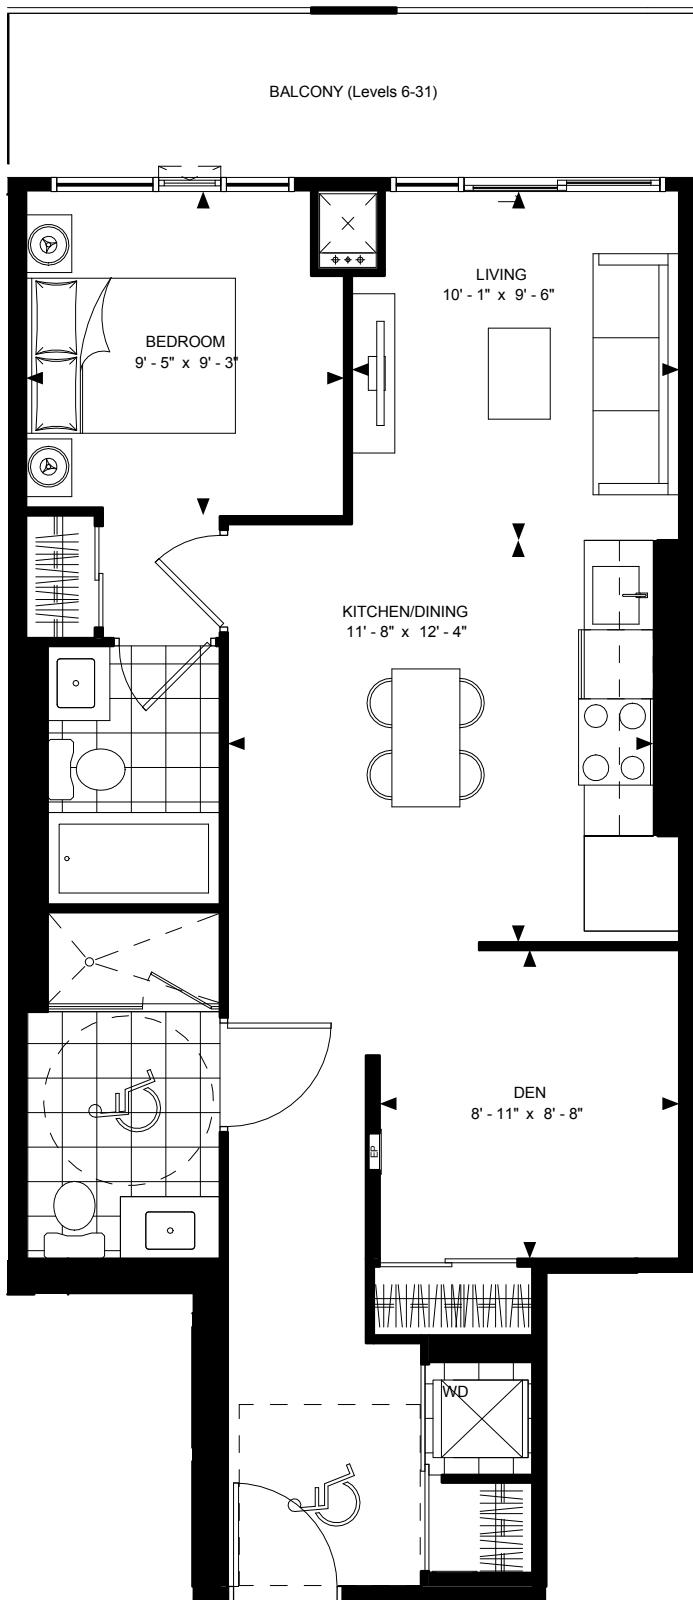

SUITE 1D-C (BF)

610 sq.ft. – 1 Bedroom + Den

WELLESLEY
STATION

PUREPLAZA.COM

LEVELS: 3, 5

LEVEL: 6

LEVELS: 7-36

All dimensions are approximate and subject to normal construction variances. Dimensions may exceed the useable floor area. Sizes and specifications subject to change without notice. Furniture is displayed for illustration purposes only and does not necessarily reflect the electrical plan for the suite. All balconies standard concrete finish. Suites are sold unfurnished. E.&O.E. May 2014.

PLAZA[®]
pureplaza.com

SUITE 1D-A

582 sq.ft. – 1 Bedroom + Den

WELLESLEY
STATION

PUREPLAZA.COM

LEVEL: 3

LEVEL: 5

LEVEL: 6

LEVELS: 7-40

All dimensions are approximate and subject to normal construction variances. Dimensions may exceed the useable floor area. Sizes and specifications subject to change without notice. Furniture is displayed for illustration purposes only and does not necessarily reflect the electrical plan for the suite. All balconies standard concrete finish. Suites are sold unfurnished. E.&O.E. May 2014.

PLAZA[®]
pureplaza.com

SUITE 1D2

743 sq.ft. – 1 Bedroom + Den

WELLESLEY
STATION

PUREPLAZA.COM

LEVEL: 3

LEVEL: 5

LEVEL: 6