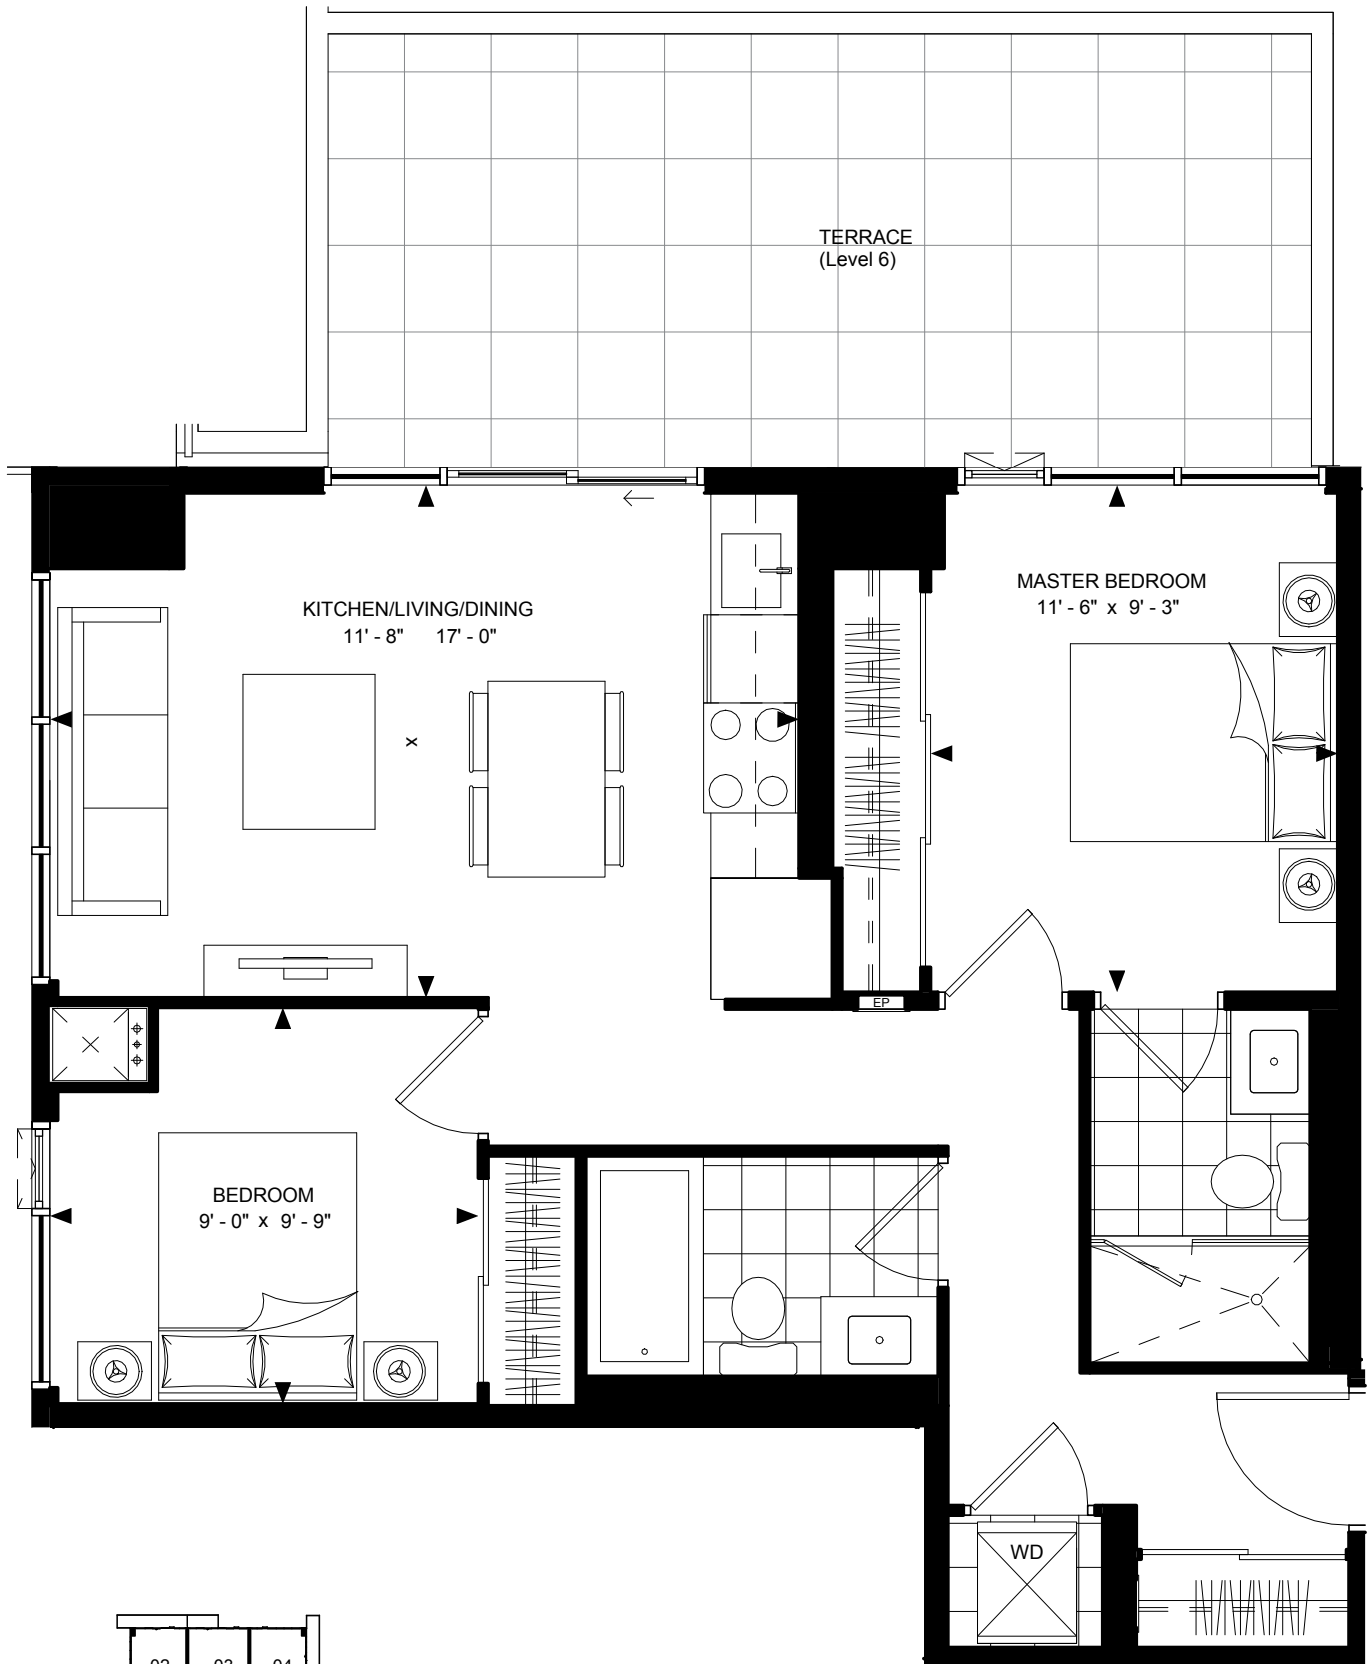

PLAZA[®]
pureplaza.com

SUITE 2-A (UNIT 08)

710 sq.ft. – 2 Bedroom

WELLESLEY
STATION

PUREPLAZA.COM

LEVEL: 6

LEVELS: 7-39

All dimensions are approximate and subject to normal construction variances. Dimensions may exceed the useable floor area. Sizes and specifications subject to change without notice. Furniture is displayed for illustration purposes only and does not necessarily reflect the electrical plan for the suite. All balconies standard concrete finish. Suites are sold unfurnished. E.&O.E. May 2014.

PLAZA®
pureplaza.com

SUITE 2-A (UNIT 10)

710 sq.ft. – 2 Bedroom

WELLESLEY
STATION

PUREPLAZA.COM

LEVELS: 7-39

All dimensions are approximate and subject to normal construction variances. Dimensions may exceed the useable floor area. Sizes and specifications subject to change without notice. Furniture is displayed for illustration purposes only and does not necessarily reflect the electrical plan for the suite. All balconies standard concrete finish. Suites are sold unfurnished. E.&O.E. May 2014.

PLAZA[®]
pureplaza.com

SUITE 2-A1 (UNIT 10)

721 sq.ft. – 2 Bedroom

AT
WELLESLEY
STATION

PUREPLAZA.COM

Kambiz Farsian

Sales Representative

416.317.4438