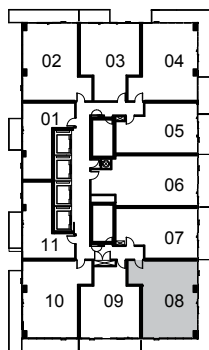

PLAZA[®]
pureplaza.com

SUITE 2-A (UNIT 08)

710 sq.ft. – 2 Bedroom

WELLESLEY
STATION

PUREPLAZA.COM

LEVEL: 6

LEVELS: 7-39

All dimensions are approximate and subject to normal construction variances. Dimensions may exceed the useable floor area. Sizes and specifications subject to change without notice. Furniture is displayed for illustration purposes only and does not necessarily reflect the electrical plan for the suite. All balconies standard concrete finish. Suites are sold unfurnished. E.&O.E. May 2014.