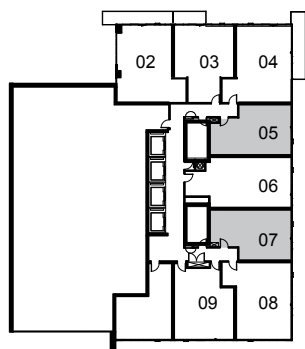

SUITE 1-A
462 sq.ft. – 1 Bedroom

PUREPLAZA.COM

LEVELS: 7-12

LEVEL: 40

All dimensions are approximate and subject to normal construction variances. Dimensions may exceed the useable floor area. Sizes and specifications subject to change without notice. Furniture is displayed for illustration purposes only and does not necessarily reflect the electrical plan for the suite. All balconies standard concrete finish. Suites are sold unfurnished. E.&O.E. May 2014.

SUITE 1D-C (BF)

610 sq.ft. – 1 Bedroom + Den

WELLESLEY
STATION

PUREPLAZA.COM

LEVELS: 3, 5

LEVEL: 6

LEVELS: 7-36

All dimensions are approximate and subject to normal construction variances. Dimensions may exceed the useable floor area. Sizes and specifications subject to change without notice. Furniture is displayed for illustration purposes only and does not necessarily reflect the electrical plan for the suite. All balconies standard concrete finish. Suites are sold unfurnished. E.&O.E. May 2014.

PLAZA[®]
pureplaza.com

SUITE 1D-A

582 sq.ft. – 1 Bedroom + Den

WELLESLEY
STATION

PUREPLAZA.COM

LEVEL: 3

LEVEL: 5

LEVEL: 6

PLAZA[®]
pureplaza.com

SUITE 1D2

743 sq.ft. – 1 Bedroom + Den

WELLESLEY
STATION

PUREPLAZA.COM

LEVEL: 3

LEVEL: 5

LEVEL: 6