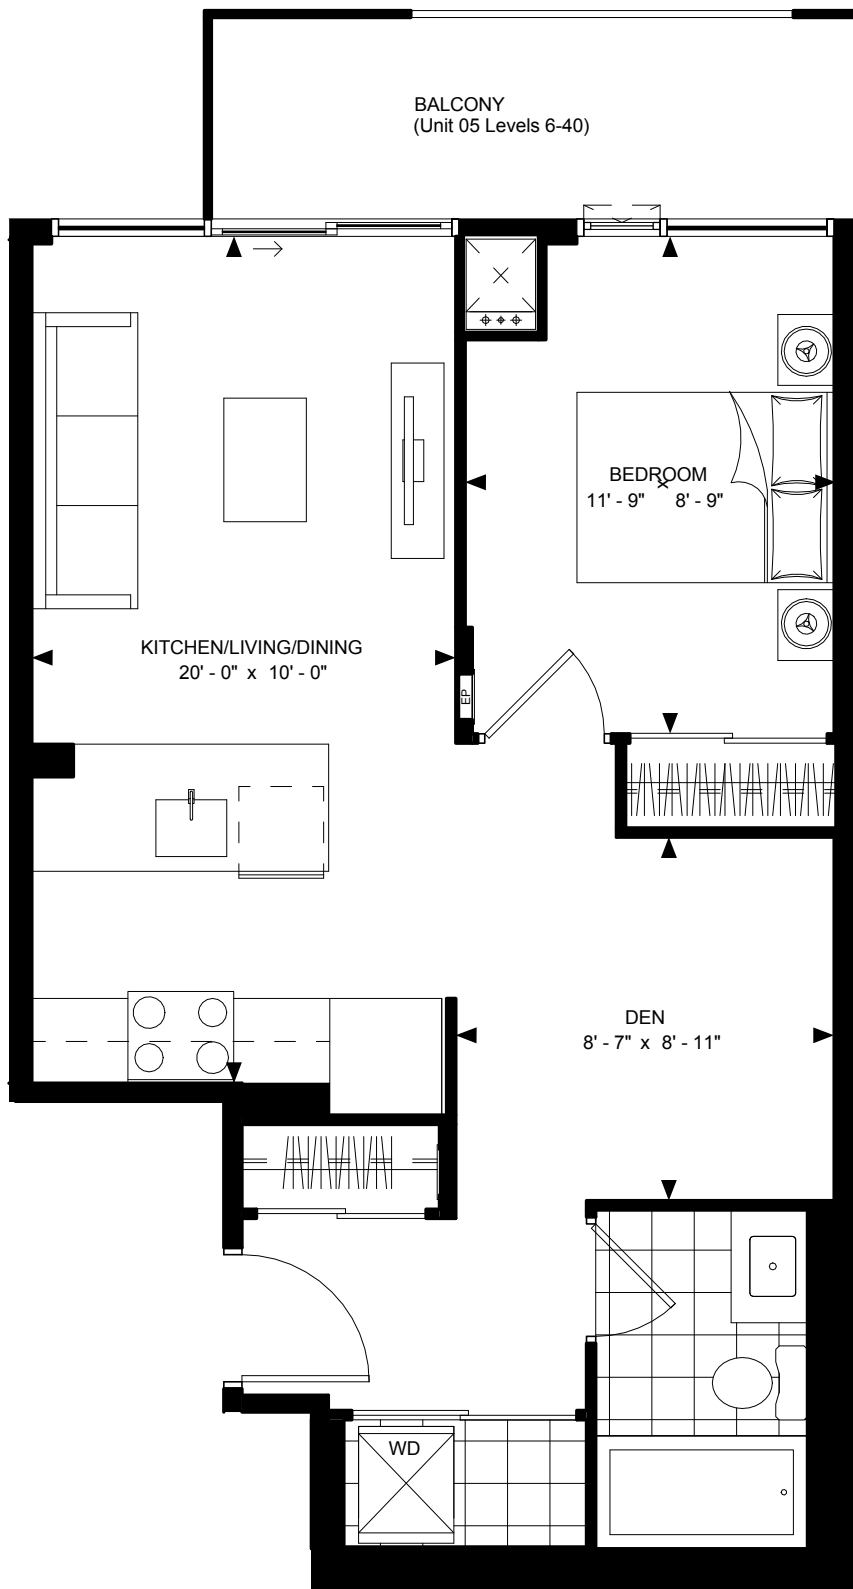

SUITE 1-A
462 sq.ft. – 1 Bedroom

PUREPLAZA.COM

LEVELS: 7-12

LEVEL: 40

All dimensions are approximate and subject to normal construction variances. Dimensions may exceed the useable floor area. Sizes and specifications subject to change without notice. Furniture is displayed for illustration purposes only and does not necessarily reflect the electrical plan for the suite. All balconies standard concrete finish. Suites are sold unfurnished. E.&O.E. May 2014.

SUITE 1D-C (BF)

610 sq.ft. – 1 Bedroom + Den

WELLESLEY
STATION

PUREPLAZA.COM

LEVELS: 3, 5

LEVEL: 6

LEVELS: 7-36

All dimensions are approximate and subject to normal construction variances. Dimensions may exceed the useable floor area. Sizes and specifications subject to change without notice. Furniture is displayed for illustration purposes only and does not necessarily reflect the electrical plan for the suite. All balconies standard concrete finish. Suites are sold unfurnished. E.&O.E. May 2014.

PLAZA[®]
pureplaza.com

SUITE 1D-A

582 sq.ft. – 1 Bedroom + Den

WELLESLEY
STATION

PUREPLAZA.COM

LEVEL: 3

LEVEL: 5

LEVEL: 6

PLAZA[®]
pureplaza.com

SUITE 1D2

743 sq.ft. – 1 Bedroom + Den

WELLESLEY
STATION

PUREPLAZA.COM

LEVEL: 3

LEVEL: 5

LEVEL: 6