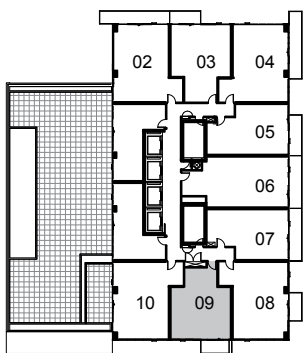

PLAZA[®]
pureplaza.com

SUITE 1D-B

589 sq.ft. – 1 Bedroom + Den

WELLESLEY
STATION

PUREPLAZA.COM

LEVEL: 6

LEVELS: 7-39

All dimensions are approximate and subject to normal construction variances. Dimensions may exceed the useable floor area. Sizes and specifications subject to change without notice. Furniture is displayed for illustration purposes only and does not necessarily reflect the electrical plan for the suite. All balconies standard concrete finish. Suites are sold unfurnished. E.&O.E. May 2014.

PLAZA®
pureplaza.com

SUITE 1D2-A

743 sq.ft. – 1 Bedroom + Den

WELLESLEY
STATION

PUREPLAZA.COM

LEVELS: 32-40

All dimensions are approximate and subject to normal construction variances. Dimensions may exceed the useable floor area. Sizes and specifications subject to change without notice. Furniture is displayed for illustration purposes only and does not necessarily reflect the electrical plan for the suite. All balconies standard concrete finish. Suites are sold unfurnished. E.&O.E. May 2014.