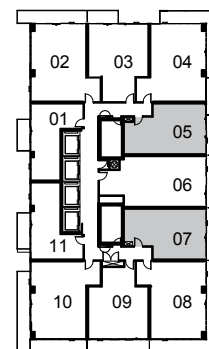

SUITE 1-A
462 sq.ft. – 1 Bedroom

PUREPLAZA.COM

LEVELS: 7-12

LEVEL: 40

All dimensions are approximate and subject to normal construction variances. Dimensions may exceed the useable floor area. Sizes and specifications subject to change without notice. Furniture is displayed for illustration purposes only and does not necessarily reflect the electrical plan for the suite. All balconies standard concrete finish. Suites are sold unfurnished. E.&O.E. May 2014.

SUITE 1D-C (BF)

610 sq.ft. – 1 Bedroom + Den

WELLESLEY
STATION

PUREPLAZA.COM

LEVELS: 3, 5

LEVEL: 6

LEVELS: 7-36

All dimensions are approximate and subject to normal construction variances. Dimensions may exceed the useable floor area. Sizes and specifications subject to change without notice. Furniture is displayed for illustration purposes only and does not necessarily reflect the electrical plan for the suite. All balconies standard concrete finish. Suites are sold unfurnished. E.&O.E. May 2014.

PLAZA[®]
pureplaza.com

SUITE 1D-A

582 sq.ft. – 1 Bedroom + Den

WELLESLEY
STATION

PUREPLAZA.COM

LEVEL: 3

LEVEL: 5

LEVEL: 6

PLAZA[®]
pureplaza.com

SUITE 1D2

743 sq.ft. – 1 Bedroom + Den

WELLESLEY
STATION

PUREPLAZA.COM

LEVEL: 3

LEVEL: 5

LEVEL: 6