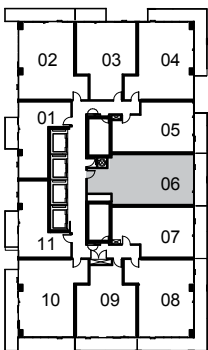

PLAZA[®]
pureplaza.com

SUITE 1D-B

589 sq.ft. – 1 Bedroom + Den

WELLESLEY
STATION

PUREPLAZA.COM

LEVEL: 6

LEVELS: 7-39

All dimensions are approximate and subject to normal construction variances. Dimensions may exceed the useable floor area. Sizes and specifications subject to change without notice. Furniture is displayed for illustration purposes only and does not necessarily reflect the electrical plan for the suite. All balconies standard concrete finish. Suites are sold unfurnished. E.&O.E. May 2014.

PLAZA®
pureplaza.com

SUITE 1D2-A

743 sq.ft. – 1 Bedroom + Den

WELLESLEY
STATION

PUREPLAZA.COM

LEVELS: 32-40

All dimensions are approximate and subject to normal construction variances. Dimensions may exceed the useable floor area. Sizes and specifications subject to change without notice. Furniture is displayed for illustration purposes only and does not necessarily reflect the electrical plan for the suite. All balconies standard concrete finish. Suites are sold unfurnished. E.&O.E. May 2014.

PLAZA[®]
pureplaza.com

SUITE 1D-D

610 sq.ft. – 1 Bedroom + Den

AT
WELLESLEY
STATION

PUREPLAZA.COM

LEVELS: 37-40

All dimensions are approximate and subject to normal construction variances. Dimensions may exceed the useable floor area. Sizes and specifications subject to change without notice. Furniture is displayed for illustration purposes only and does not necessarily reflect the electrical plan for the suite. All balconies standard concrete finish. Suites are sold unfurnished. E.&O.E. May 2014.