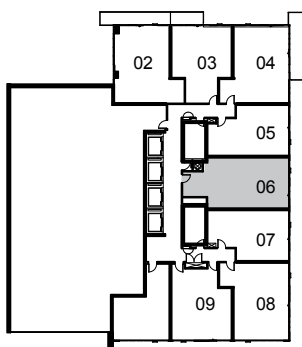

PLAZA[®]
pureplaza.com

SUITE 1D2

743 sq.ft. – 1 Bedroom + Den

WELLESLEY
STATION

PUREPLAZA.COM

LEVEL: 3

LEVEL: 5

LEVEL: 6

PLAZA[®]
pureplaza.com

SUITE 1D-B

589 sq.ft. – 1 Bedroom + Den

WELLESLEY
STATION

PUREPLAZA.COM

LEVEL: 6

LEVELS: 7-39

All dimensions are approximate and subject to normal construction variances. Dimensions may exceed the useable floor area. Sizes and specifications subject to change without notice. Furniture is displayed for illustration purposes only and does not necessarily reflect the electrical plan for the suite. All balconies standard concrete finish. Suites are sold unfurnished. E.&O.E. May 2014.