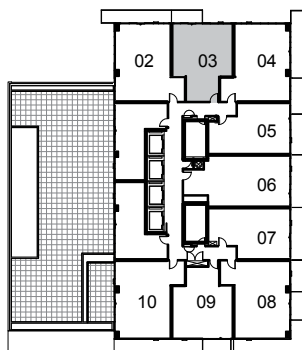

SUITE 1-A
462 sq.ft. – 1 Bedroom

PUREPLAZA.COM

LEVELS: 7-12

LEVEL: 40

All dimensions are approximate and subject to normal construction variances. Dimensions may exceed the useable floor area. Sizes and specifications subject to change without notice. Furniture is displayed for illustration purposes only and does not necessarily reflect the electrical plan for the suite. All balconies standard concrete finish. Suites are sold unfurnished. E.&O.E. May 2014.

SUITE 1D-C (BF)

610 sq.ft. – 1 Bedroom + Den

WELLESLEY
STATION

PUREPLAZA.COM

LEVELS: 3, 5

LEVEL: 6

LEVELS: 7-36

All dimensions are approximate and subject to normal construction variances. Dimensions may exceed the useable floor area. Sizes and specifications subject to change without notice. Furniture is displayed for illustration purposes only and does not necessarily reflect the electrical plan for the suite. All balconies standard concrete finish. Suites are sold unfurnished. E.&O.E. May 2014.

PLAZA[®]
pureplaza.com

SUITE 1D-A

582 sq.ft. – 1 Bedroom + Den

WELLESLEY
STATION

PUREPLAZA.COM

LEVEL: 3

LEVEL: 5

LEVEL: 6