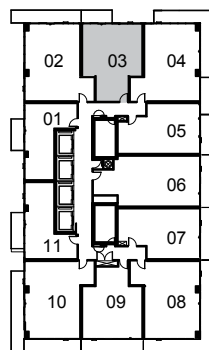

SUITE 1-A
462 sq.ft. – 1 Bedroom

PUREPLAZA.COM

LEVELS: 7-12

LEVEL: 40

All dimensions are approximate and subject to normal construction variances. Dimensions may exceed the useable floor area. Sizes and specifications subject to change without notice. Furniture is displayed for illustration purposes only and does not necessarily reflect the electrical plan for the suite. All balconies standard concrete finish. Suites are sold unfurnished. E.&O.E. May 2014.

SUITE 1D-C (BF)

610 sq.ft. – 1 Bedroom + Den

WELLESLEY
STATION

PUREPLAZA.COM

LEVELS: 3, 5

LEVEL: 6

LEVELS: 7-36

All dimensions are approximate and subject to normal construction variances. Dimensions may exceed the useable floor area. Sizes and specifications subject to change without notice. Furniture is displayed for illustration purposes only and does not necessarily reflect the electrical plan for the suite. All balconies standard concrete finish. Suites are sold unfurnished. E.&O.E. May 2014.

PLAZA[®]
pureplaza.com

SUITE 1D-A

582 sq.ft. – 1 Bedroom + Den

WELLESLEY
STATION

PUREPLAZA.COM

LEVEL: 3

LEVEL: 5

LEVEL: 6