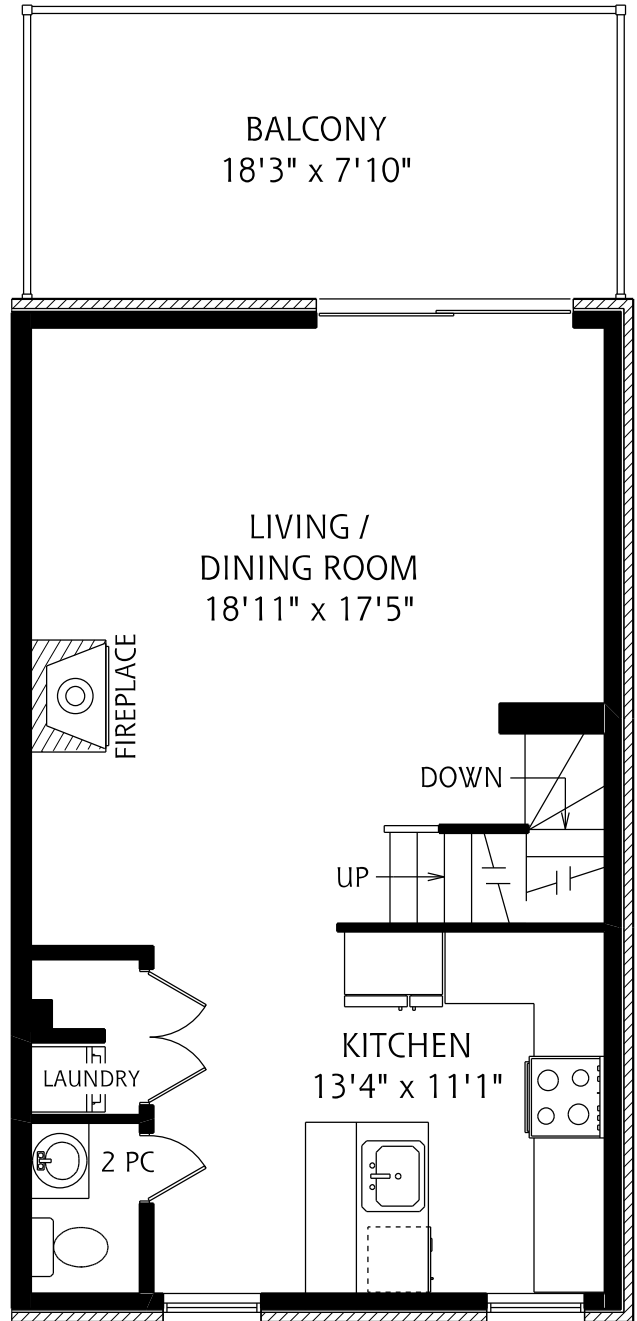

368A DUNDAS STREET EAST

THIRD FLOOR

SECOND FLOOR

1,075 SQUARE FEET

ALL MEASUREMENTS SHOULD BE CONSIDERED APPROXIMATE

368A DUNDAS STREET EAST

THIRD FLOOR

SECOND FLOOR

1,075 SQUARE FEET

ALL MEASUREMENTS SHOULD BE CONSIDERED APPROXIMATE