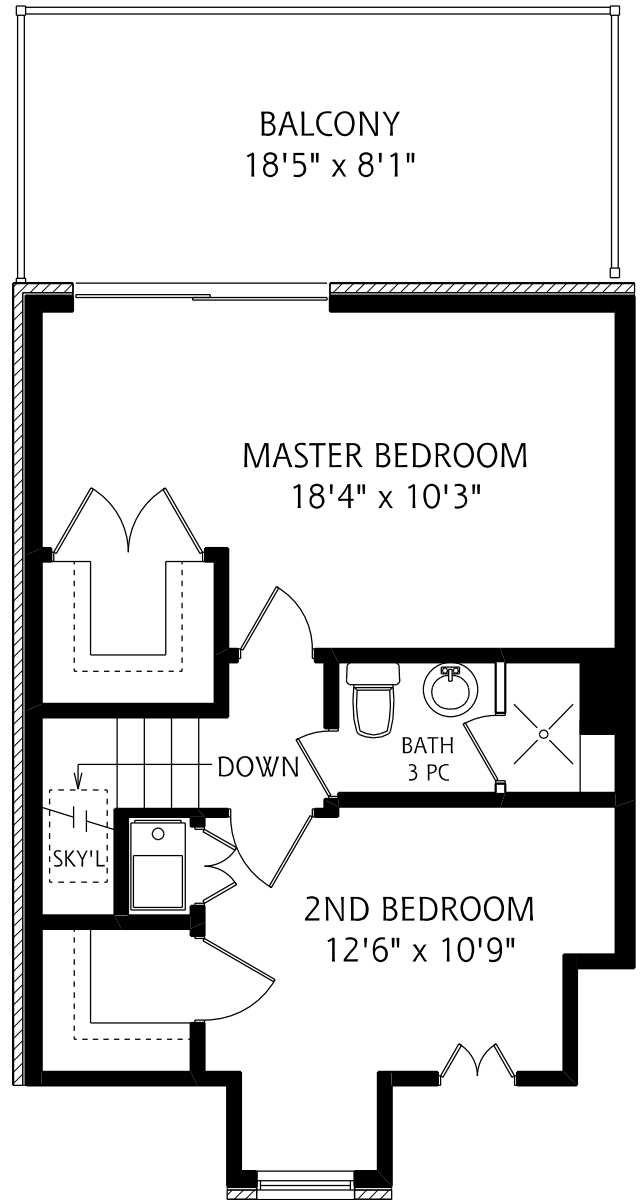

366 DUNDAS STREET EAST

LOWER LEVEL

MAIN FLOOR

1,060 SQUARE FEET

ALL MEASUREMENTS SHOULD BE CONSIDERED APPROXIMATE

366A DUNDAS STREET EAST

SECOND FLOOR

THIRD FLOOR

1,075 SQUARE FEET

ALL MEASUREMENTS SHOULD BE CONSIDERED APPROXIMATE

368 DUNDAS STREET EAST

MAIN FLOOR

LOWER LEVEL

1,060 SQUARE FEET

ALL MEASUREMENTS SHOULD BE CONSIDERED APPROXIMATE

368A DUNDAS STREET EAST

THIRD FLOOR

SECOND FLOOR

1,075 SQUARE FEET

ALL MEASUREMENTS SHOULD BE CONSIDERED APPROXIMATE