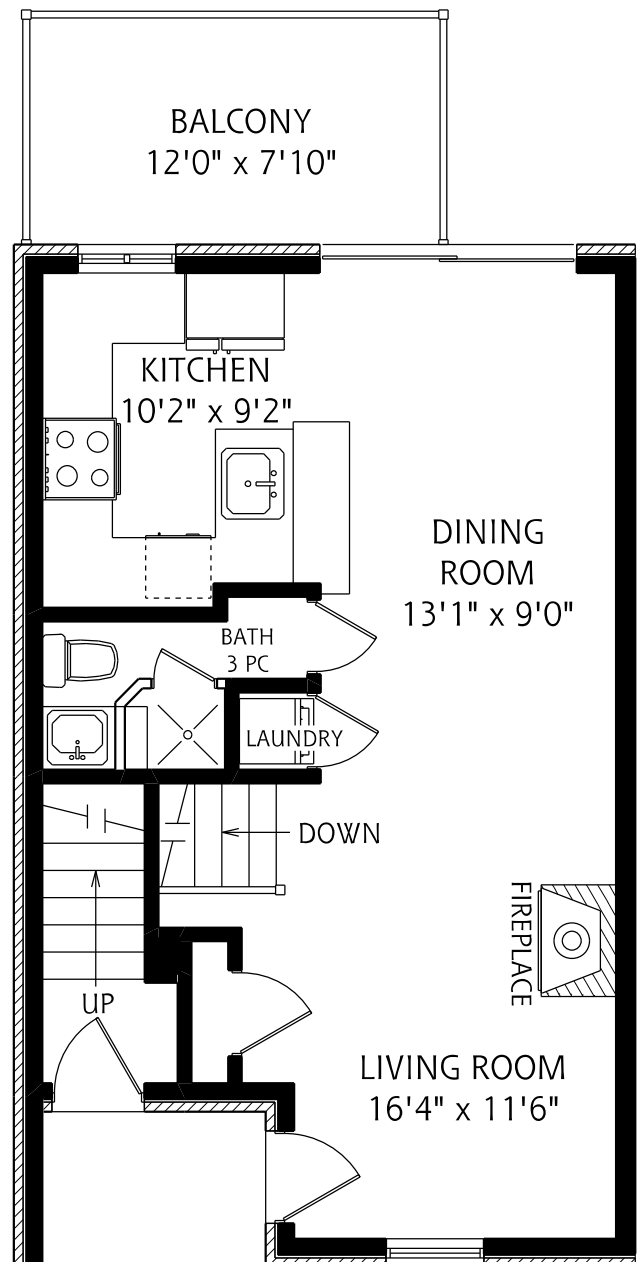

366 DUNDAS STREET EAST

LOWER LEVEL

MAIN FLOOR

1,060 SQUARE FEET

ALL MEASUREMENTS SHOULD BE CONSIDERED APPROXIMATE

366A DUNDAS STREET EAST

SECOND FLOOR

THIRD FLOOR

1,075 SQUARE FEET

ALL MEASUREMENTS SHOULD BE CONSIDERED APPROXIMATE

368 DUNDAS STREET EAST

MAIN FLOOR

LOWER LEVEL

1,060 SQUARE FEET

ALL MEASUREMENTS SHOULD BE CONSIDERED APPROXIMATE

368A DUNDAS STREET EAST

THIRD FLOOR

SECOND FLOOR

1,075 SQUARE FEET

ALL MEASUREMENTS SHOULD BE CONSIDERED APPROXIMATE