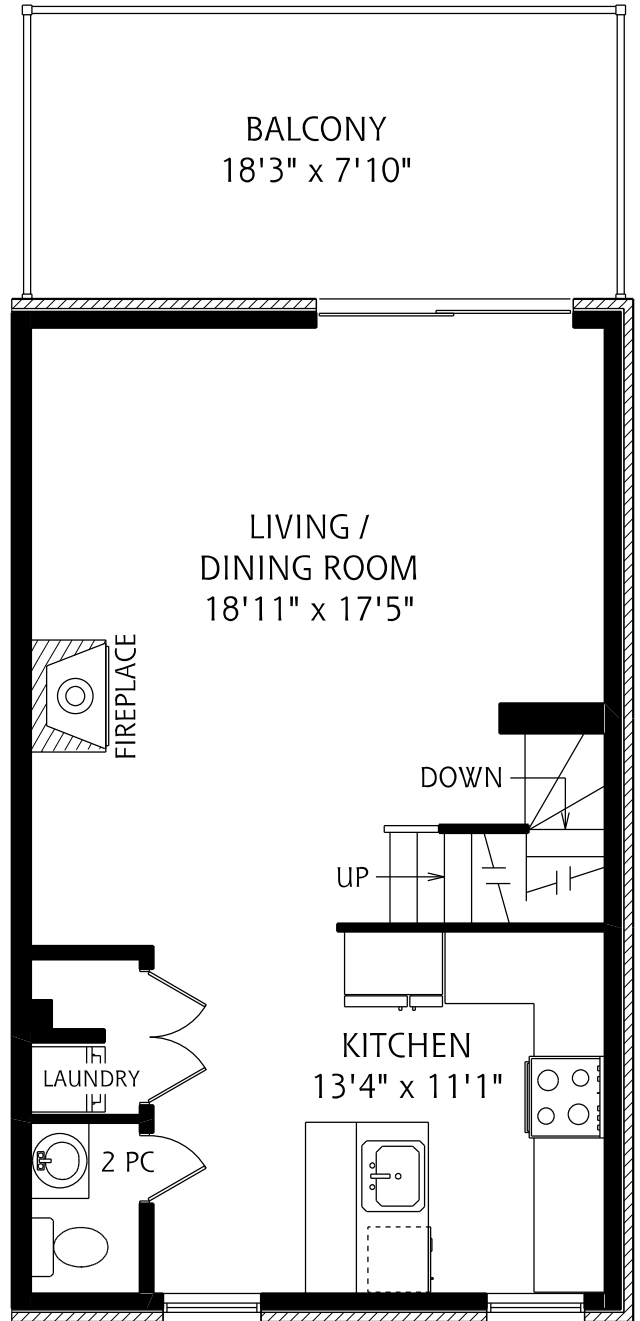

366 DUNDAS STREET EAST

LOWER LEVEL

MAIN FLOOR

1,060 SQUARE FEET

ALL MEASUREMENTS SHOULD BE CONSIDERED APPROXIMATE

366A DUNDAS STREET EAST

SECOND FLOOR

THIRD FLOOR

1,075 SQUARE FEET

ALL MEASUREMENTS SHOULD BE CONSIDERED APPROXIMATE

368 DUNDAS STREET EAST

MAIN FLOOR

LOWER LEVEL

1,060 SQUARE FEET

ALL MEASUREMENTS SHOULD BE CONSIDERED APPROXIMATE

368A DUNDAS STREET EAST

THIRD FLOOR

SECOND FLOOR

1,075 SQUARE FEET

ALL MEASUREMENTS SHOULD BE CONSIDERED APPROXIMATE