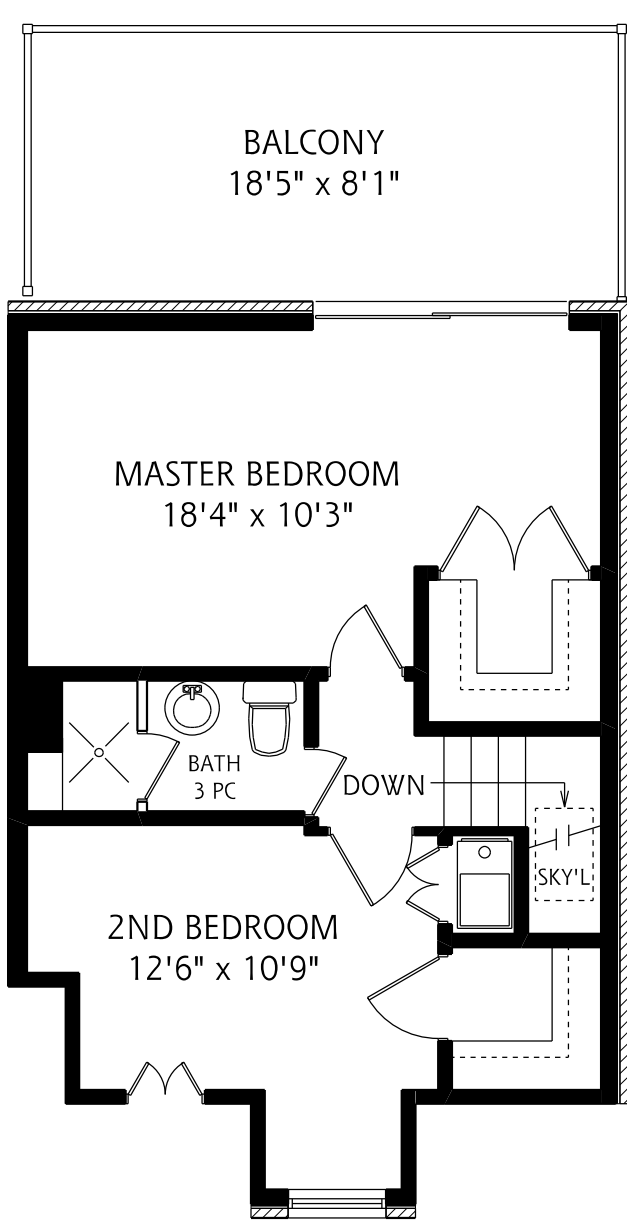

366 DUNDAS STREET EAST

LOWER LEVEL

MAIN FLOOR

1,060 SQUARE FEET

ALL MEASUREMENTS SHOULD BE CONSIDERED APPROXIMATE

366A DUNDAS STREET EAST

SECOND FLOOR

THIRD FLOOR

1,075 SQUARE FEET

ALL MEASUREMENTS SHOULD BE CONSIDERED APPROXIMATE

368 DUNDAS STREET EAST

MAIN FLOOR

LOWER LEVEL

1,060 SQUARE FEET

ALL MEASUREMENTS SHOULD BE CONSIDERED APPROXIMATE

368A DUNDAS STREET EAST

THIRD FLOOR

SECOND FLOOR

1,075 SQUARE FEET

ALL MEASUREMENTS SHOULD BE CONSIDERED APPROXIMATE