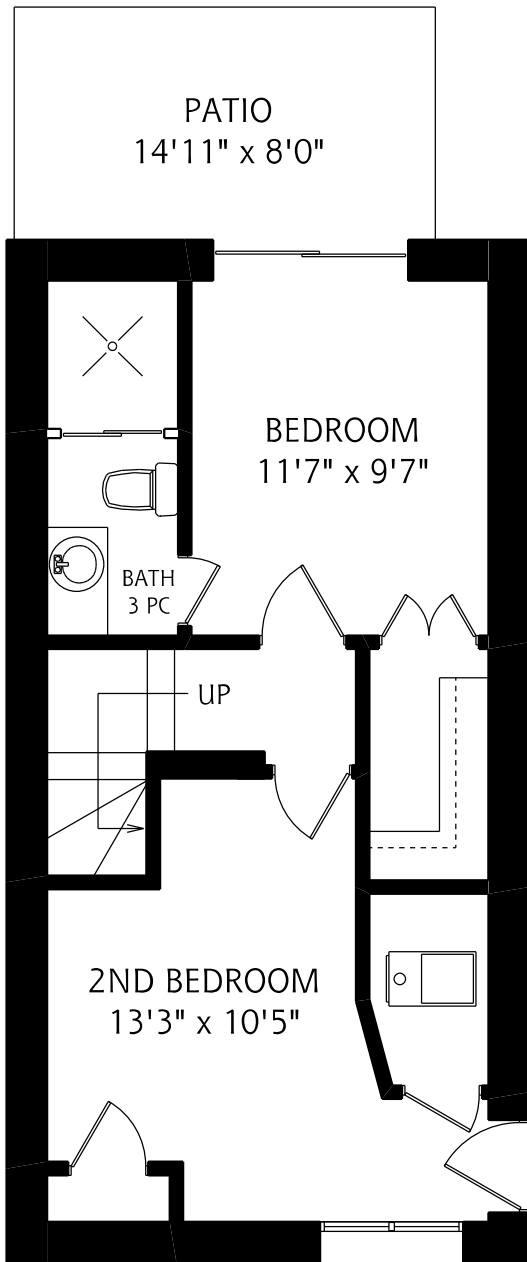

366 DUNDAS STREET EAST

LOWER LEVEL

MAIN FLOOR

1,060 SQUARE FEET

ALL MEASUREMENTS SHOULD BE CONSIDERED APPROXIMATE

366A DUNDAS STREET EAST

SECOND FLOOR

THIRD FLOOR

1,075 SQUARE FEET

ALL MEASUREMENTS SHOULD BE CONSIDERED APPROXIMATE

368 DUNDAS STREET EAST

MAIN FLOOR

LOWER LEVEL

1,060 SQUARE FEET

ALL MEASUREMENTS SHOULD BE CONSIDERED APPROXIMATE

368A DUNDAS STREET EAST

THIRD FLOOR

SECOND FLOOR

1,075 SQUARE FEET

ALL MEASUREMENTS SHOULD BE CONSIDERED APPROXIMATE