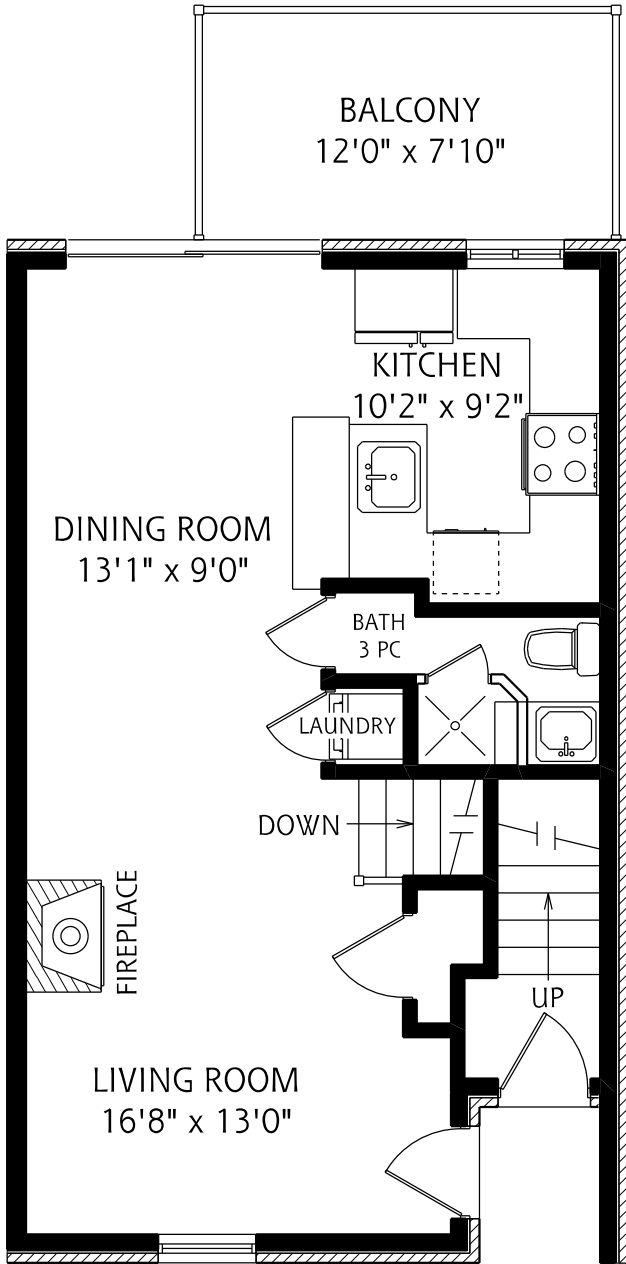

366 DUNDAS STREET EAST

LOWER LEVEL

MAIN FLOOR

1,060 SQUARE FEET

ALL MEASUREMENTS SHOULD BE CONSIDERED APPROXIMATE

366A DUNDAS STREET EAST

SECOND FLOOR

THIRD FLOOR

1,075 SQUARE FEET

ALL MEASUREMENTS SHOULD BE CONSIDERED APPROXIMATE

368 DUNDAS STREET EAST

MAIN FLOOR

LOWER LEVEL

1,060 SQUARE FEET

ALL MEASUREMENTS SHOULD BE CONSIDERED APPROXIMATE

368A DUNDAS STREET EAST

THIRD FLOOR

SECOND FLOOR

1,075 SQUARE FEET

ALL MEASUREMENTS SHOULD BE CONSIDERED APPROXIMATE