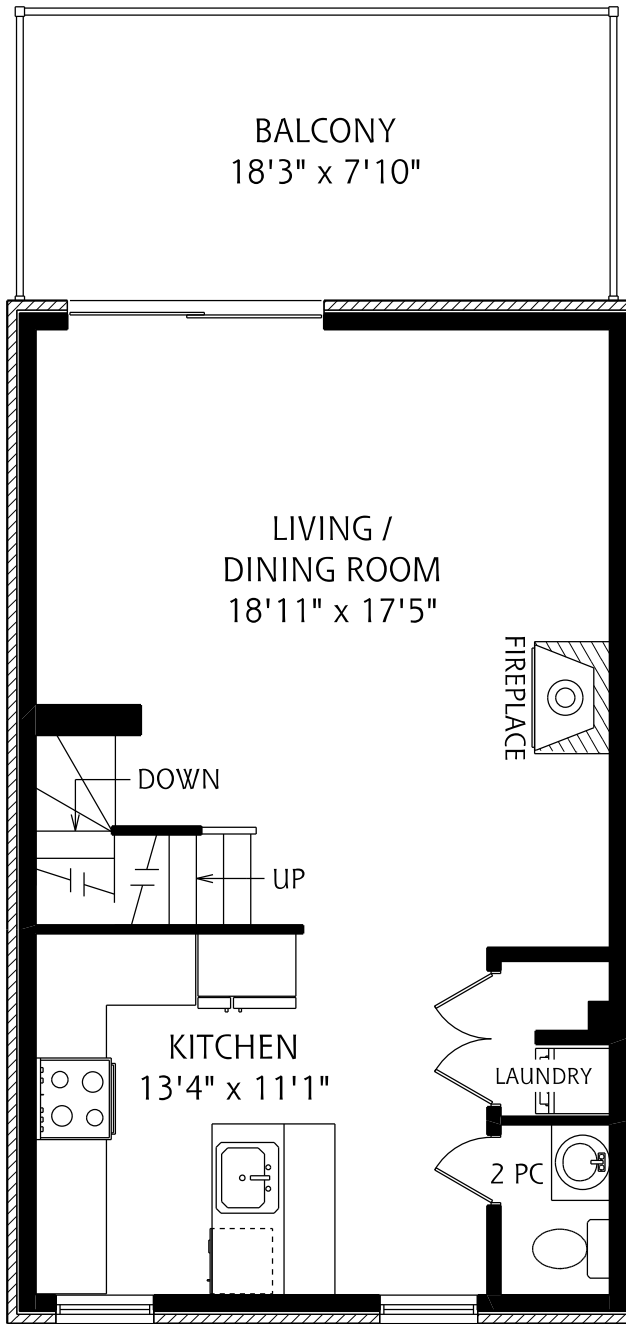

366 DUNDAS STREET EAST

LOWER LEVEL

MAIN FLOOR

1,060 SQUARE FEET

ALL MEASUREMENTS SHOULD BE CONSIDERED APPROXIMATE

366A DUNDAS STREET EAST

SECOND FLOOR

THIRD FLOOR

1,075 SQUARE FEET

ALL MEASUREMENTS SHOULD BE CONSIDERED APPROXIMATE

368 DUNDAS STREET EAST

MAIN FLOOR

LOWER LEVEL

1,060 SQUARE FEET

ALL MEASUREMENTS SHOULD BE CONSIDERED APPROXIMATE

368A DUNDAS STREET EAST

THIRD FLOOR

SECOND FLOOR

1,075 SQUARE FEET

ALL MEASUREMENTS SHOULD BE CONSIDERED APPROXIMATE