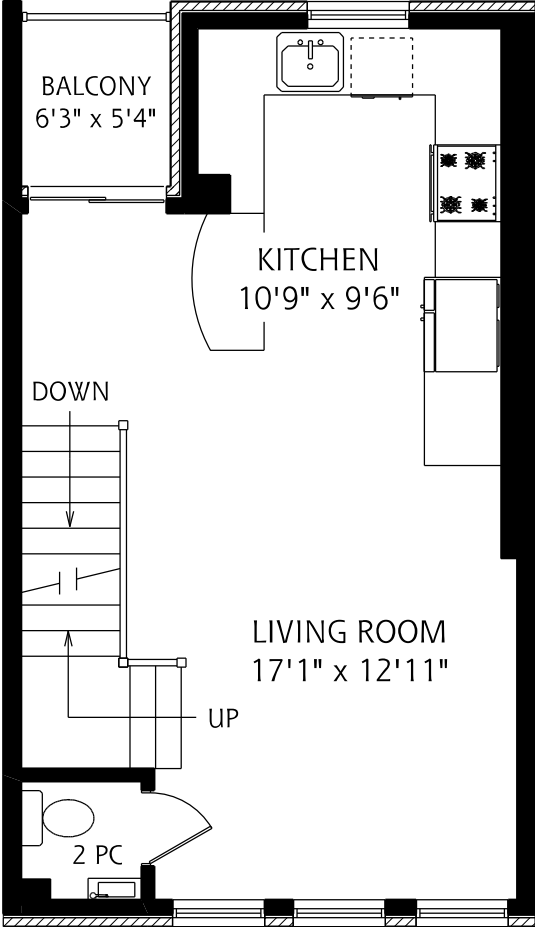

# COACH HOUSE 1

GROUND FLOOR

MAIN FLOOR

SECOND FLOOR

1,230 SQUARE FEET

ALL MEASUREMENTS SHOULD BE CONSIDERED APPROXIMATE

# COACH HOUSE 2

GROUND FLOOR

MAIN FLOOR

SECOND FLOOR

1,230 SQUARE FEET

ALL MEASUREMENTS SHOULD BE CONSIDERED APPROXIMATE

# COACH HOUSE 3

GROUND FLOOR

MAIN FLOOR

SECOND FLOOR

1,230 SQUARE FEET

ALL MEASUREMENTS SHOULD BE CONSIDERED APPROXIMATE