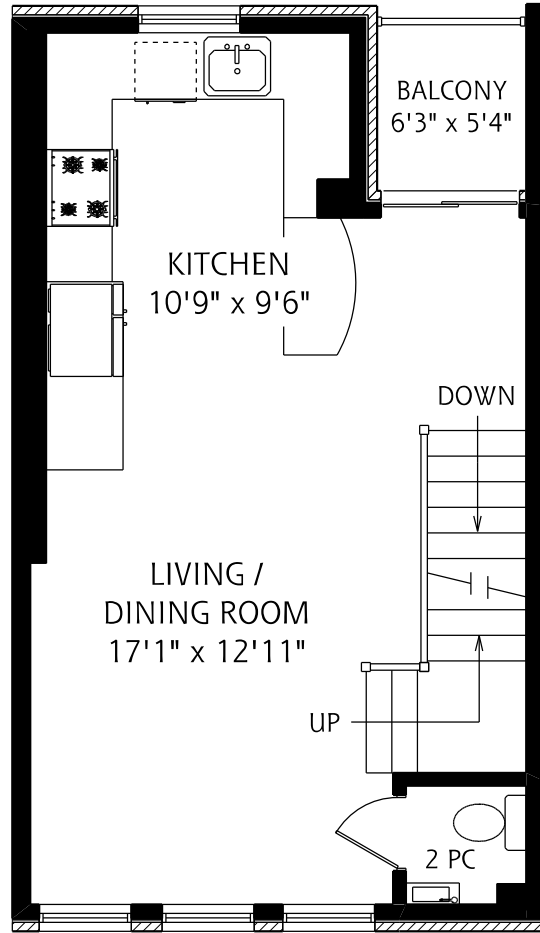

# COACH HOUSE 1

GROUND FLOOR

MAIN FLOOR

SECOND FLOOR

1,230 SQUARE FEET

ALL MEASUREMENTS SHOULD BE CONSIDERED APPROXIMATE

# COACH HOUSE 2

GROUND FLOOR

MAIN FLOOR

SECOND FLOOR

1,230 SQUARE FEET

ALL MEASUREMENTS SHOULD BE CONSIDERED APPROXIMATE

# COACH HOUSE 3

GROUND FLOOR

MAIN FLOOR

SECOND FLOOR

1,230 SQUARE FEET

ALL MEASUREMENTS SHOULD BE CONSIDERED APPROXIMATE