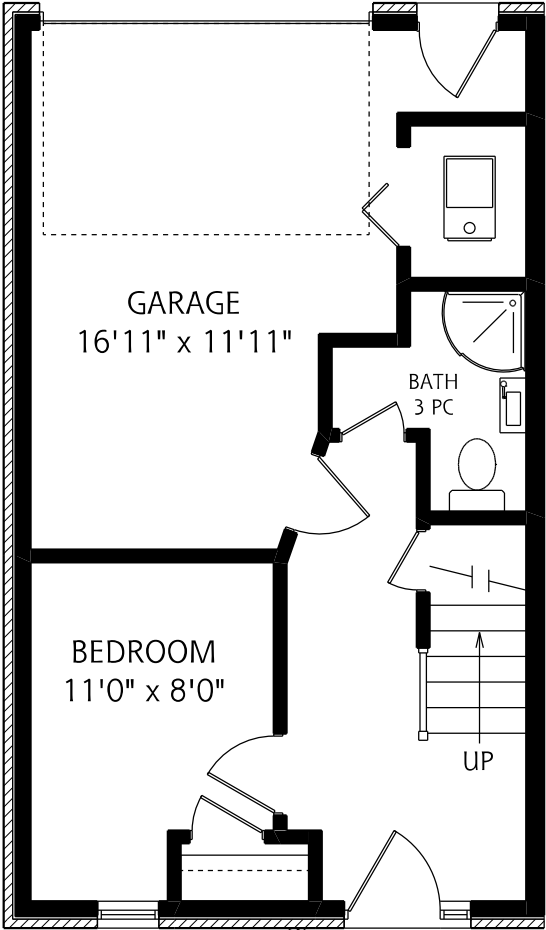

# COACH HOUSE 1

GROUND FLOOR

MAIN FLOOR

SECOND FLOOR

1,230 SQUARE FEET

ALL MEASUREMENTS SHOULD BE CONSIDERED APPROXIMATE

# COACH HOUSE 2

GROUND FLOOR

MAIN FLOOR

SECOND FLOOR

1,230 SQUARE FEET

ALL MEASUREMENTS SHOULD BE CONSIDERED APPROXIMATE

# COACH HOUSE 3

GROUND FLOOR

MAIN FLOOR

SECOND FLOOR

1,230 SQUARE FEET

ALL MEASUREMENTS SHOULD BE CONSIDERED APPROXIMATE