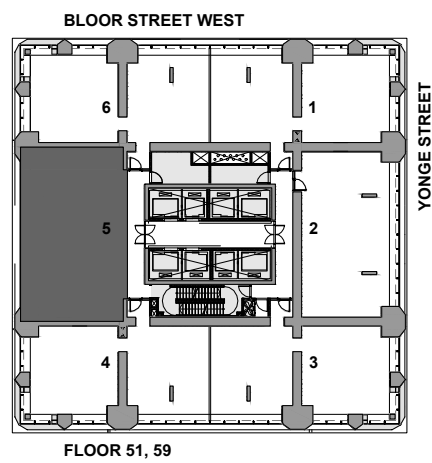

# THE ONE

RESIDENCES

ONEBLOORWEST.COM

UPPER TOWER COLLECTION B  
 SUITE 02  
 2 BEDROOM  
 1,352 SQ.FT.

All dimensions, specifications, drawings, and floor plans are approximate and are subject to change without notice. Actual square footage may vary from that stated hereon. E. & O.E.

# THE ONE

RESIDENCES

ONEBLOORWEST.COM

UPPER TOWER COLLECTION A  
 SUITE 05  
 2 BEDROOM  
 1,352 SQ.FT.

All dimensions, specifications, drawings, and floor plans are approximate and are subject to change without notice. Actual square footage may vary from that stated hereon. E. & O.E.

# THE ONE

RESIDENCES

ONEBLOORWEST.COM

UPPER TOWER COLLECTION B  
 SUITE 05  
 2 BEDROOM  
 1,352 SQ.FT.

All dimensions, specifications, drawings, and floor plans are approximate and are subject to change without notice. Actual square footage may vary from that stated hereon. E. & O.E.