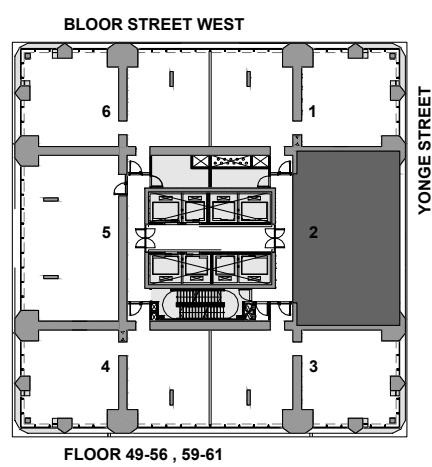

# THE ONE

RESIDENCES

ONEBLOORWEST.COM

UPPER TOWER COLLECTION A  
 SUITE 02  
 2 BEDROOM  
 1,352 SQ.FT.

All dimensions, specifications, drawings, and floor plans are approximate and are subject to change without notice. Actual square footage may vary from that stated hereon. E. & O.E.

# THE ONE

RESIDENCES

ONEBLOORWEST.COM

UPPER TOWER COLLECTION B  
 SUITE 02  
 2 BEDROOM  
 1,352 SQ.FT.

All dimensions, specifications, drawings, and floor plans are approximate and are subject to change without notice. Actual square footage may vary from that stated hereon. E. & O.E.

# THE ONE

RESIDENCES

ONEBLOORWEST.COM

UPPER TOWER COLLECTION A  
 SUITE 05  
 2 BEDROOM  
 1,352 SQ.FT.

All dimensions, specifications, drawings, and floor plans are approximate and are subject to change without notice. Actual square footage may vary from that stated hereon. E. & O.E.

# THE ONE

RESIDENCES

ONEBLOORWEST.COM

UPPER TOWER COLLECTION B  
 SUITE 05  
 2 BEDROOM  
 1,352 SQ.FT.

All dimensions, specifications, drawings, and floor plans are approximate and are subject to change without notice. Actual square footage may vary from that stated hereon. E. & O.E.