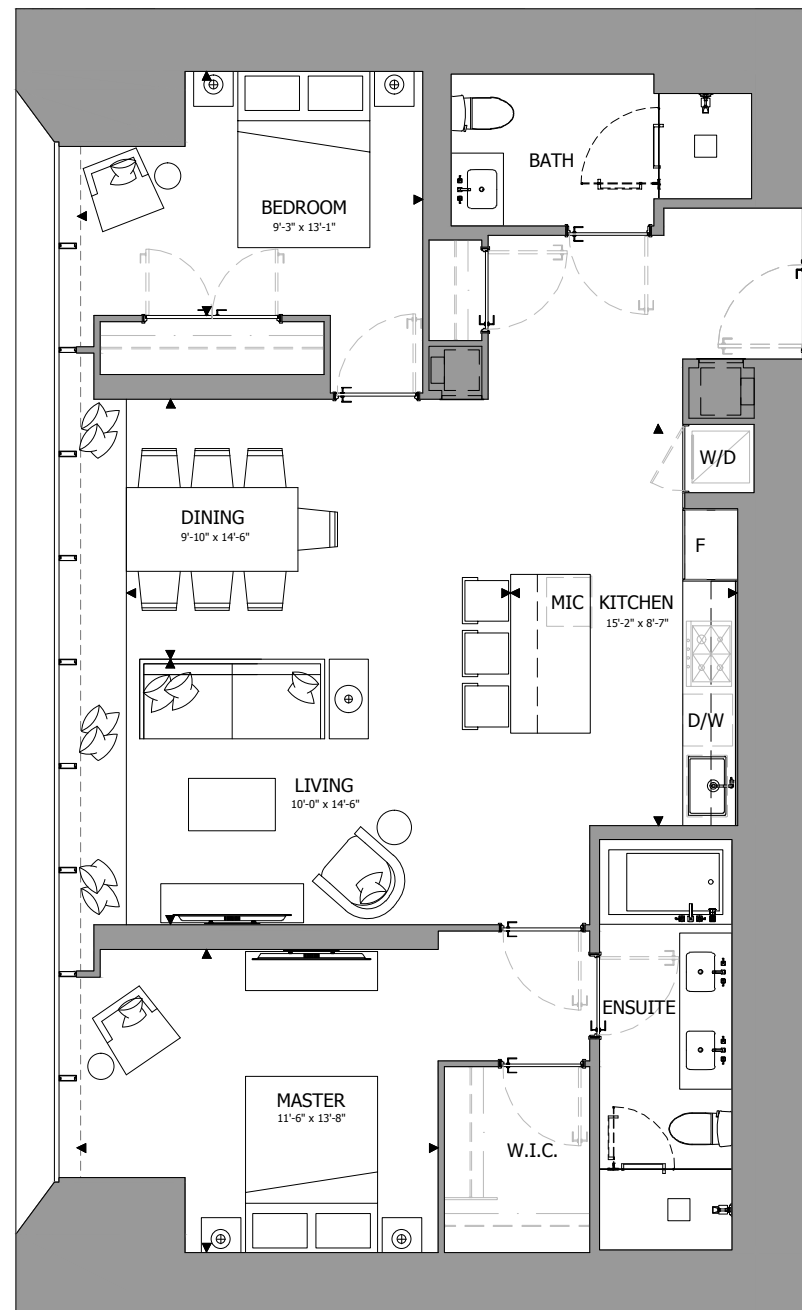

# THE ONE

RESIDENCES

ONEBLOORWEST.COM

UPPER TOWER COLLECTION A  
 SUITE 02  
 2 BEDROOM  
 1,352 SQ.FT.

All dimensions, specifications, drawings, and floor plans are approximate and are subject to change without notice. Actual square footage may vary from that stated hereon. E. & O.E.

# THE ONE

RESIDENCES

ONEBLOORWEST.COM

UPPER TOWER COLLECTION B  
 SUITE 02  
 2 BEDROOM  
 1,352 SQ.FT.

All dimensions, specifications, drawings, and floor plans are approximate and are subject to change without notice. Actual square footage may vary from that stated hereon. E. & O.E.

# THE ONE

RESIDENCES

ONEBLOORWEST.COM

UPPER TOWER COLLECTION A  
 SUITE 05  
 2 BEDROOM  
 1,352 SQ.FT.

All dimensions, specifications, drawings, and floor plans are approximate and are subject to change without notice. Actual square footage may vary from that stated hereon. E. & O.E.

# THE ONE

RESIDENCES

ONEBLOORWEST.COM

UPPER TOWER COLLECTION B  
 SUITE 05  
 2 BEDROOM  
 1,352 SQ.FT.

All dimensions, specifications, drawings, and floor plans are approximate and are subject to change without notice. Actual square footage may vary from that stated hereon. E. & O.E.