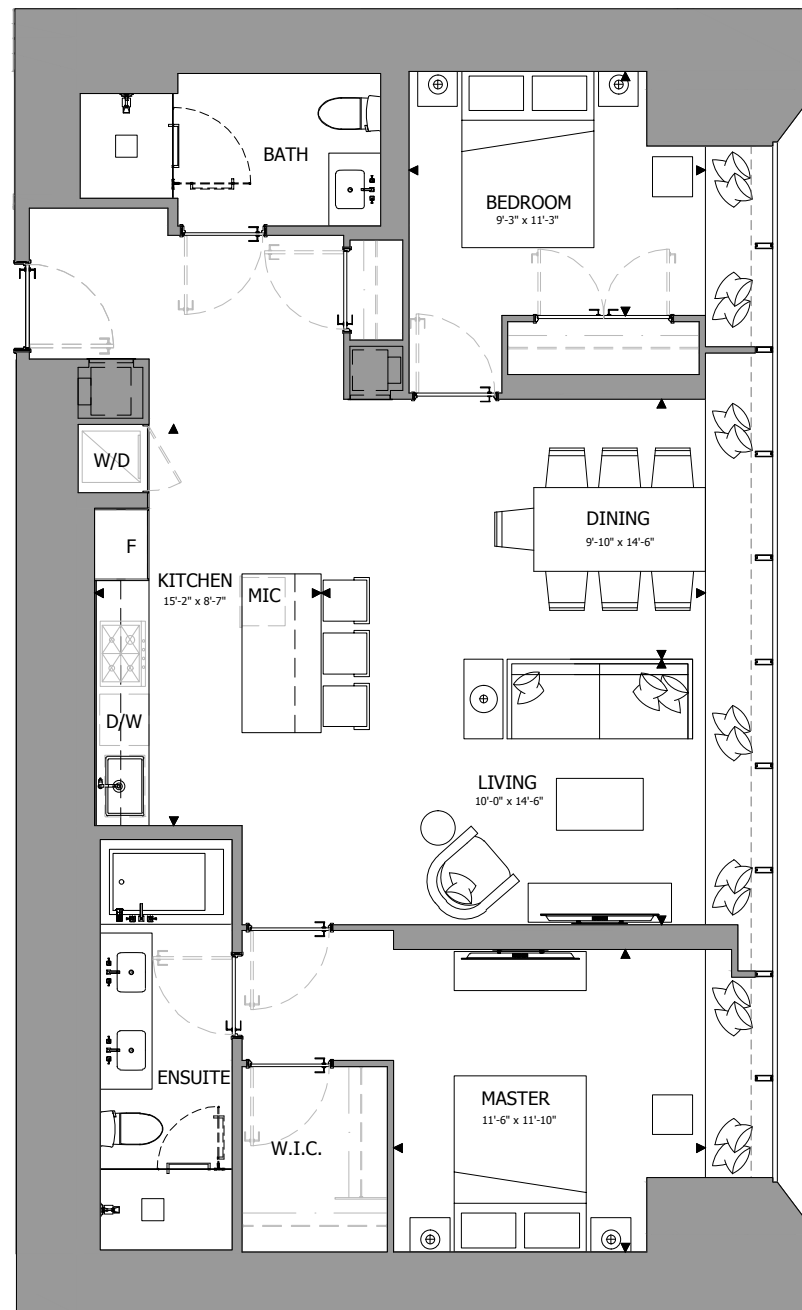

# THE ONE

RESIDENCES

ONEBLOORWEST.COM

UPPER TOWER COLLECTION A  
 SUITE 02  
 2 BEDROOM  
 1,352 SQ.FT.

All dimensions, specifications, drawings, and floor plans are approximate and are subject to change without notice. Actual square footage may vary from that stated hereon. E. & O.E.

# THE ONE

RESIDENCES

ONEBLOORWEST.COM

UPPER TOWER COLLECTION B  
 SUITE 02  
 2 BEDROOM  
 1,352 SQ.FT.

All dimensions, specifications, drawings, and floor plans are approximate and are subject to change without notice. Actual square footage may vary from that stated hereon. E. & O.E.

# THE ONE

RESIDENCES

ONEBLOORWEST.COM

UPPER TOWER COLLECTION A  
 SUITE 05  
 2 BEDROOM  
 1,352 SQ.FT.

All dimensions, specifications, drawings, and floor plans are approximate and are subject to change without notice. Actual square footage may vary from that stated hereon. E. & O.E.

# THE ONE

RESIDENCES

ONEBLOORWEST.COM

UPPER TOWER COLLECTION B  
 SUITE 05  
 2 BEDROOM  
 1,352 SQ.FT.

All dimensions, specifications, drawings, and floor plans are approximate and are subject to change without notice. Actual square footage may vary from that stated hereon. E. & O.E.