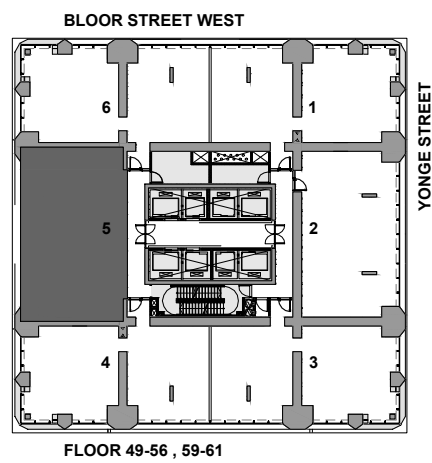

# THE ONE

RESIDENCES

ONEBLOORWEST.COM

UPPER TOWER COLLECTION A  
 SUITE 02  
 2 BEDROOM  
 1,352 SQ.FT.

All dimensions, specifications, drawings, and floor plans are approximate and are subject to change without notice. Actual square footage may vary from that stated hereon. E. & O.E.

# THE ONE

RESIDENCES

ONEBLOORWEST.COM

UPPER TOWER COLLECTION B  
 SUITE 02  
 2 BEDROOM  
 1,352 SQ.FT.

All dimensions, specifications, drawings, and floor plans are approximate and are subject to change without notice. Actual square footage may vary from that stated hereon. E. & O.E.

# THE ONE

RESIDENCES

ONEBLOORWEST.COM

UPPER TOWER COLLECTION A  
 SUITE 05  
 2 BEDROOM  
 1,352 SQ.FT.

All dimensions, specifications, drawings, and floor plans are approximate and are subject to change without notice. Actual square footage may vary from that stated hereon. E. & O.E.

# THE ONE

RESIDENCES

ONEBLOORWEST.COM

UPPER TOWER COLLECTION B  
 SUITE 05  
 2 BEDROOM  
 1,352 SQ.FT.

All dimensions, specifications, drawings, and floor plans are approximate and are subject to change without notice. Actual square footage may vary from that stated hereon. E. & O.E.