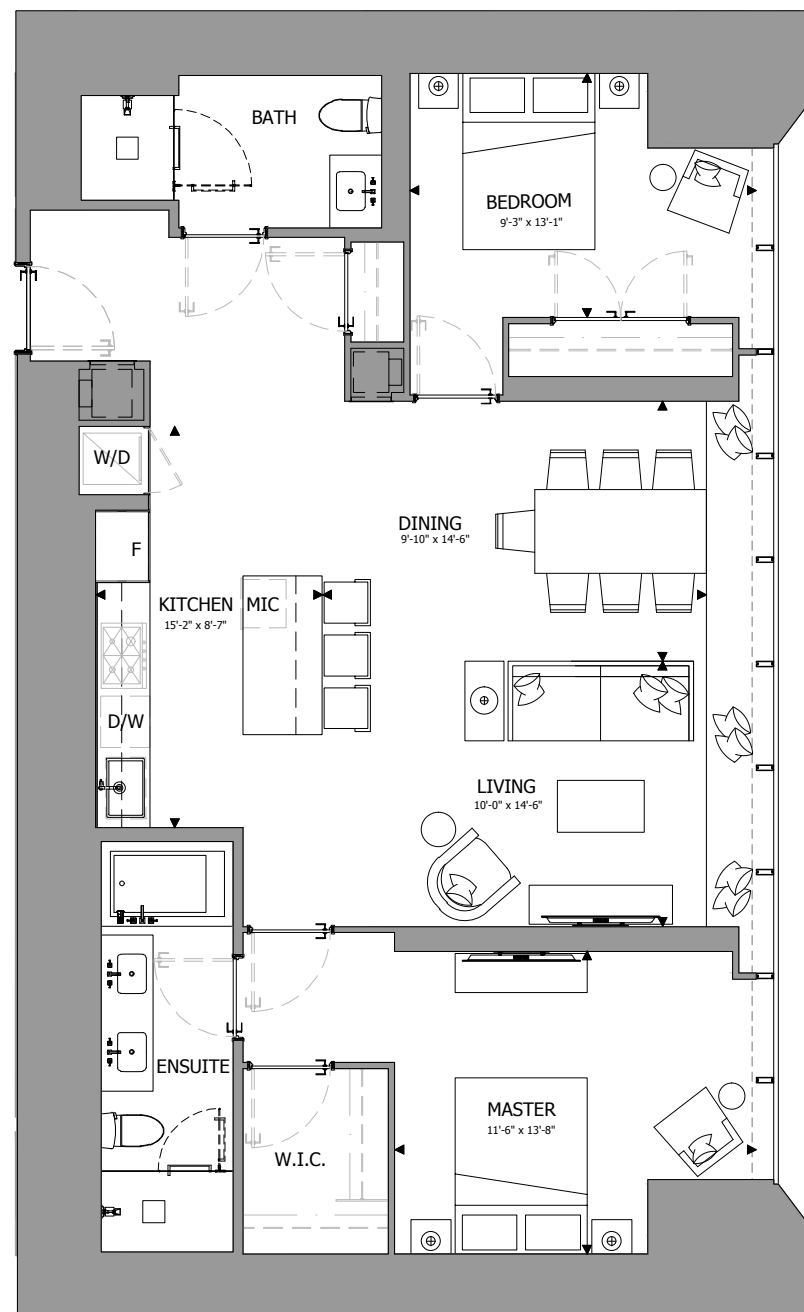

# THE ONE

RESIDENCES

ONEBLOORWEST.COM

UPPER TOWER COLLECTION A  
 SUITE 02  
 2 BEDROOM  
 1,352 SQ.FT.

All dimensions, specifications, drawings, and floor plans are approximate and are subject to change without notice. Actual square footage may vary from that stated hereon. E. & O.E.

# THE ONE

RESIDENCES

ONEBLOORWEST.COM

UPPER TOWER COLLECTION B  
 SUITE 02  
 2 BEDROOM  
 1,352 SQ.FT.

All dimensions, specifications, drawings, and floor plans are approximate and are subject to change without notice. Actual square footage may vary from that stated hereon. E. & O.E.

# THE ONE

RESIDENCES

ONEBLOORWEST.COM

UPPER TOWER COLLECTION A  
 SUITE 05  
 2 BEDROOM  
 1,352 SQ.FT.

All dimensions, specifications, drawings, and floor plans are approximate and are subject to change without notice. Actual square footage may vary from that stated hereon. E. & O.E.

# THE ONE

RESIDENCES

ONEBLOORWEST.COM

UPPER TOWER COLLECTION B  
 SUITE 05  
 2 BEDROOM  
 1,352 SQ.FT.

All dimensions, specifications, drawings, and floor plans are approximate and are subject to change without notice. Actual square footage may vary from that stated hereon. E. & O.E.