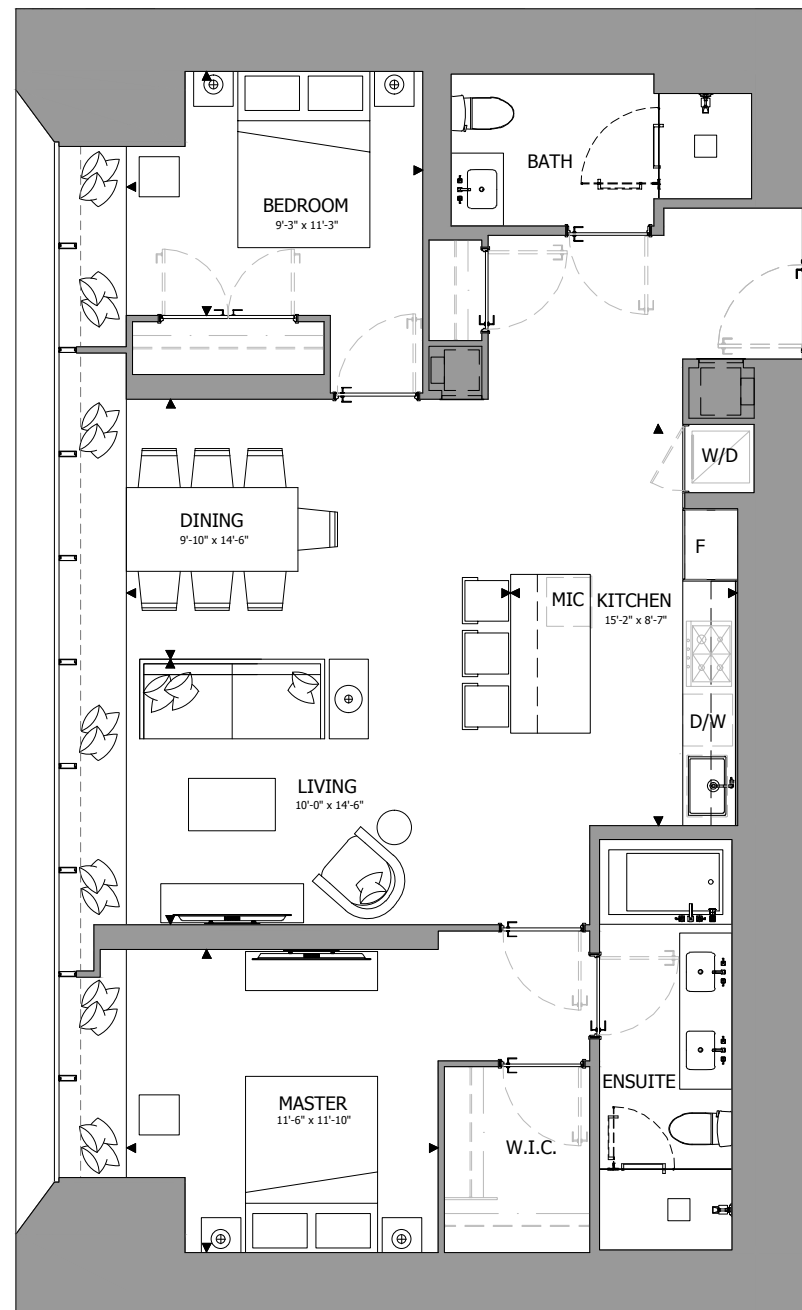

# THE ONE

RESIDENCES

ONEBLOORWEST.COM

UPPER TOWER COLLECTION A  
 SUITE 02  
 2 BEDROOM  
 1,352 SQ.FT.

All dimensions, specifications, drawings, and floor plans are approximate and are subject to change without notice. Actual square footage may vary from that stated hereon. E. & O.E.

# THE ONE

RESIDENCES

ONEBLOORWEST.COM

UPPER TOWER COLLECTION B  
 SUITE 02  
 2 BEDROOM  
 1,352 SQ.FT.

All dimensions, specifications, drawings, and floor plans are approximate and are subject to change without notice. Actual square footage may vary from that stated hereon. E. & O.E.

# THE ONE

RESIDENCES

ONEBLOORWEST.COM

UPPER TOWER COLLECTION A  
 SUITE 05  
 2 BEDROOM  
 1,352 SQ.FT.

All dimensions, specifications, drawings, and floor plans are approximate and are subject to change without notice. Actual square footage may vary from that stated hereon. E. & O.E.

# THE ONE

RESIDENCES

ONEBLOORWEST.COM

UPPER TOWER COLLECTION B  
 SUITE 05  
 2 BEDROOM  
 1,352 SQ.FT.

All dimensions, specifications, drawings, and floor plans are approximate and are subject to change without notice. Actual square footage may vary from that stated hereon. E. & O.E.