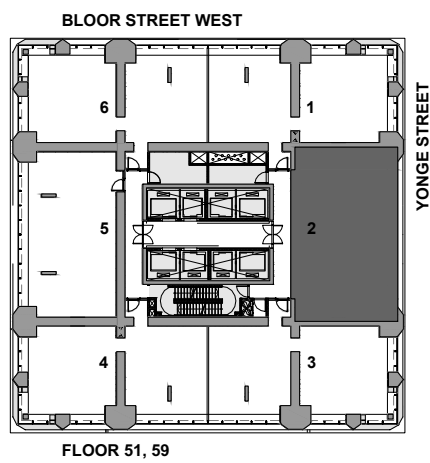

# THE ONE

RESIDENCES

ONEBLOORWEST.COM

UPPER TOWER COLLECTION A  
 SUITE 02  
 2 BEDROOM  
 1,352 SQ.FT.

All dimensions, specifications, drawings, and floor plans are approximate and are subject to change without notice. Actual square footage may vary from that stated hereon. E. & O.E.

# THE ONE

RESIDENCES

ONEBLOORWEST.COM

UPPER TOWER COLLECTION B  
 SUITE 02  
 2 BEDROOM  
 1,352 SQ.FT.

All dimensions, specifications, drawings, and floor plans are approximate and are subject to change without notice. Actual square footage may vary from that stated hereon. E. & O.E.

# THE ONE

RESIDENCES

ONEBLOORWEST.COM

UPPER TOWER COLLECTION A  
 SUITE 05  
 2 BEDROOM  
 1,352 SQ.FT.

All dimensions, specifications, drawings, and floor plans are approximate and are subject to change without notice. Actual square footage may vary from that stated hereon. E. & O.E.

# THE ONE

RESIDENCES

ONEBLOORWEST.COM

UPPER TOWER COLLECTION B  
 SUITE 05  
 2 BEDROOM  
 1,352 SQ.FT.

All dimensions, specifications, drawings, and floor plans are approximate and are subject to change without notice. Actual square footage may vary from that stated hereon. E. & O.E.