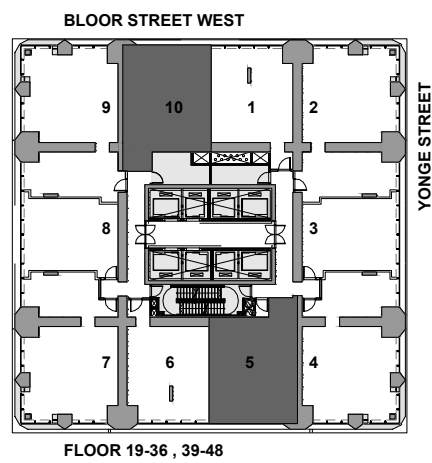

THE ONE

RESIDENCES

ONEBLOORWEST.COM

TOWER COLLECTION A

SUITE 01, 06

1 BEDROOM + DEN

725 SQ.FT. (UNIT 01)

733 SQ.FT. (UNIT 06)

All dimensions, specifications, drawings, and floor plans are approximate and are subject to change without notice. Actual square footage may vary from that stated hereon. E. & O.E.

THE ONE

RESIDENCES

ONEBLOORWEST.COM

TOWER COLLECTION A

SUITE 05, 10

1 BEDROOM + DEN

730 SQ.FT. (UNIT 05)

725 SQ.FT. (UNIT 10)

All dimensions, specifications, drawings, and floor plans are approximate and are subject to change without notice. Actual square footage may vary from that stated hereon. E. & O.E.