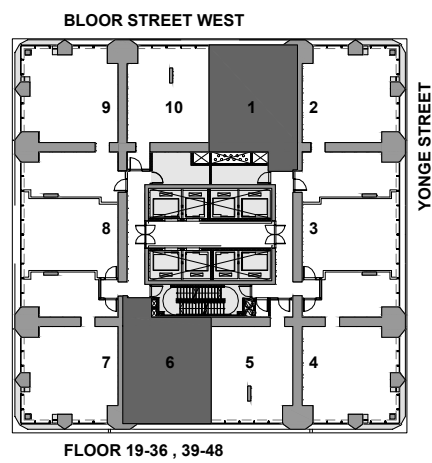

THE ONE

RESIDENCES

ONEBLOORWEST.COM

TOWER COLLECTION A

SUITE 01, 06

1 BEDROOM + DEN

725 SQ.FT. (UNIT 01)

733 SQ.FT. (UNIT 06)

All dimensions, specifications, drawings, and floor plans are approximate and are subject to change without notice. Actual square footage may vary from that stated hereon. E. & O.E.

THE ONE

RESIDENCES

ONEBLOORWEST.COM

TOWER COLLECTION A

SUITE 05, 10

1 BEDROOM + DEN

730 SQ.FT. (UNIT 05)

725 SQ.FT. (UNIT 10)

All dimensions, specifications, drawings, and floor plans are approximate and are subject to change without notice. Actual square footage may vary from that stated hereon. E. & O.E.