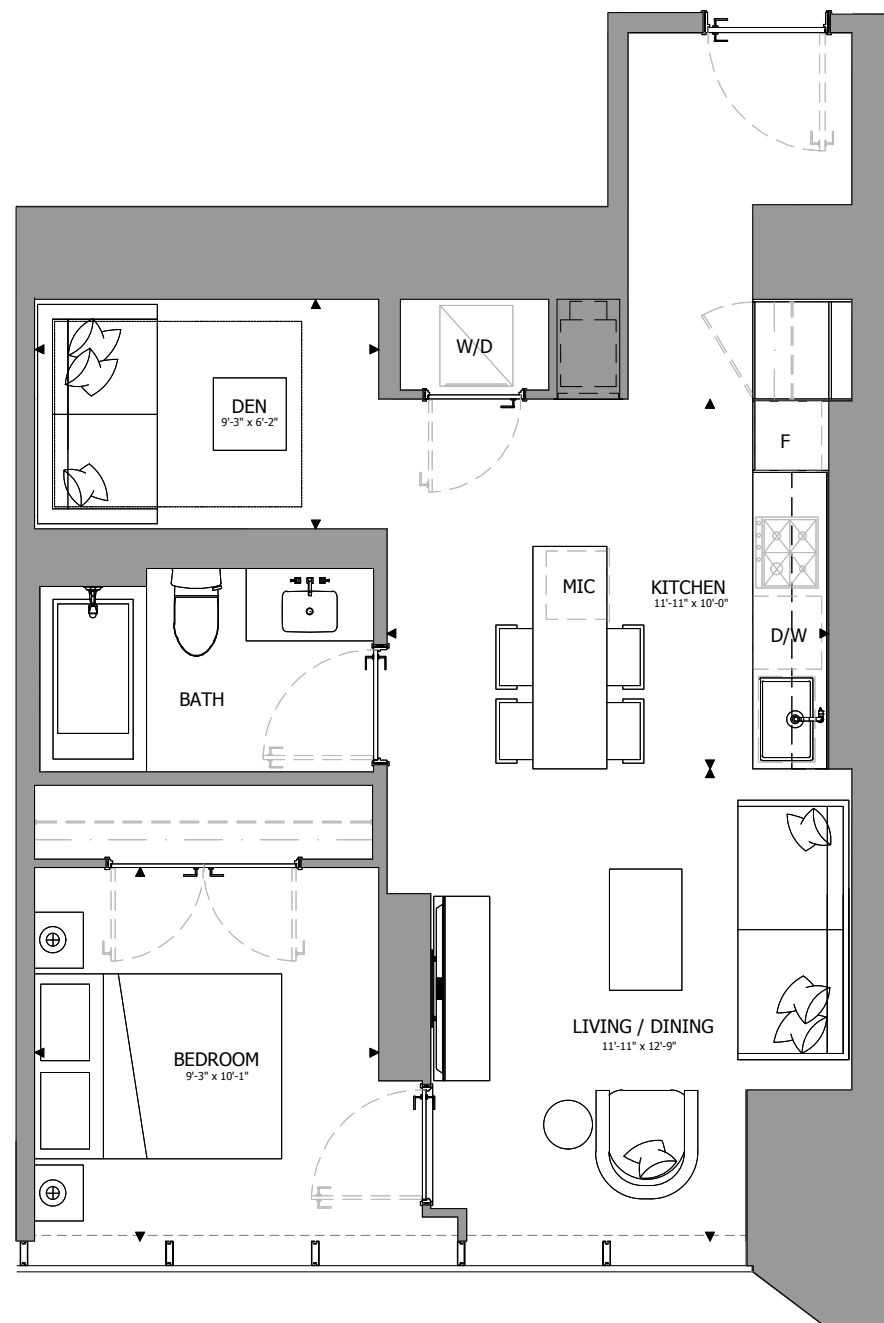

THE ONE

RESIDENCES

ONEBLOORWEST.COM

TOWER COLLECTION A

SUITE 01, 06

1 BEDROOM + DEN

725 SQ.FT. (UNIT 01)

733 SQ.FT. (UNIT 06)

All dimensions, specifications, drawings, and floor plans are approximate and are subject to change without notice. Actual square footage may vary from that stated hereon. E. & O.E.

THE ONE

RESIDENCES

ONEBLOORWEST.COM

TOWER COLLECTION A

SUITE 05, 10

1 BEDROOM + DEN

730 SQ.FT. (UNIT 05)

725 SQ.FT. (UNIT 10)

All dimensions, specifications, drawings, and floor plans are approximate and are subject to change without notice. Actual square footage may vary from that stated hereon. E. & O.E.