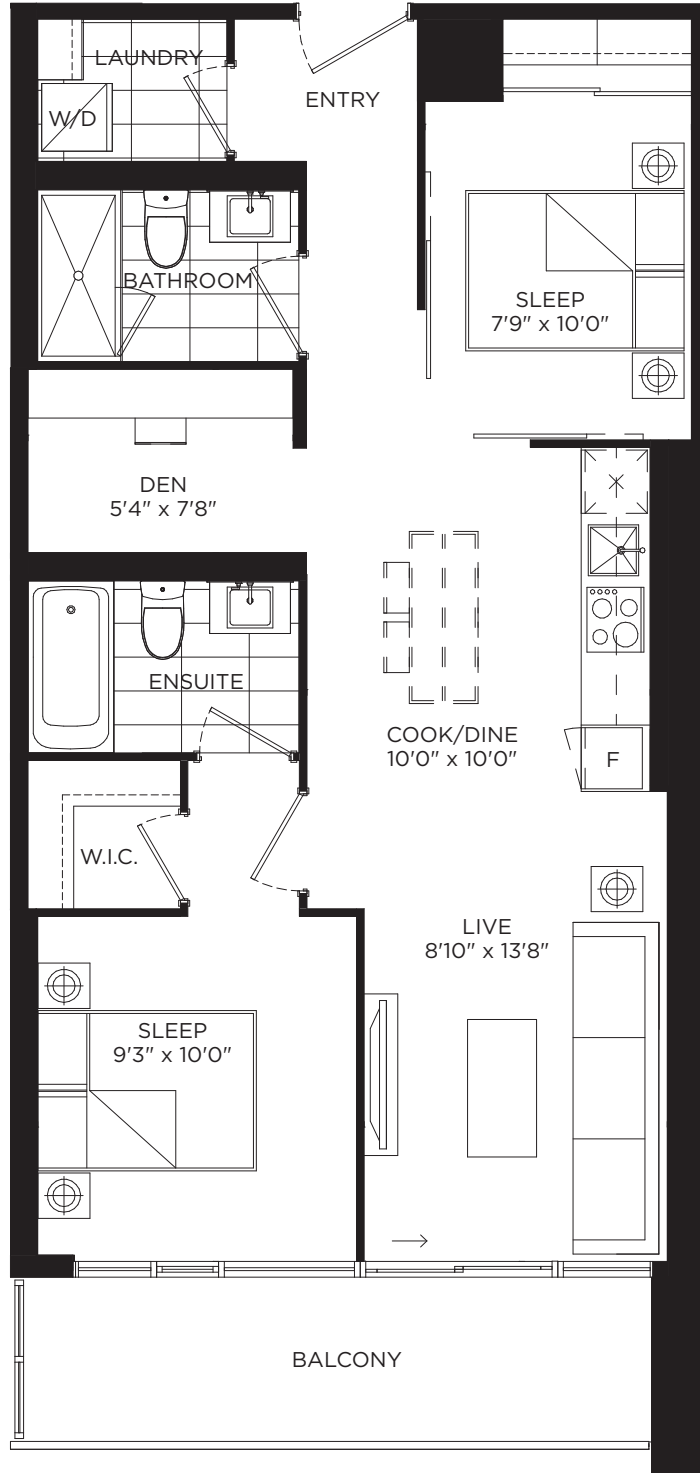

TWO BEDROOM + DEN / 727 SQ. FT.  
BALCONY / 88 SQ. FT.

**\$ 852,900**  
**South View**

FLOOR 5

\*Minor variations between suites 07 & 08.

FLOORS 6-9

\*Minor variations between suites 09 & 10.

FLOORS 10-27

\*Minor variations between suites 08 & 09.